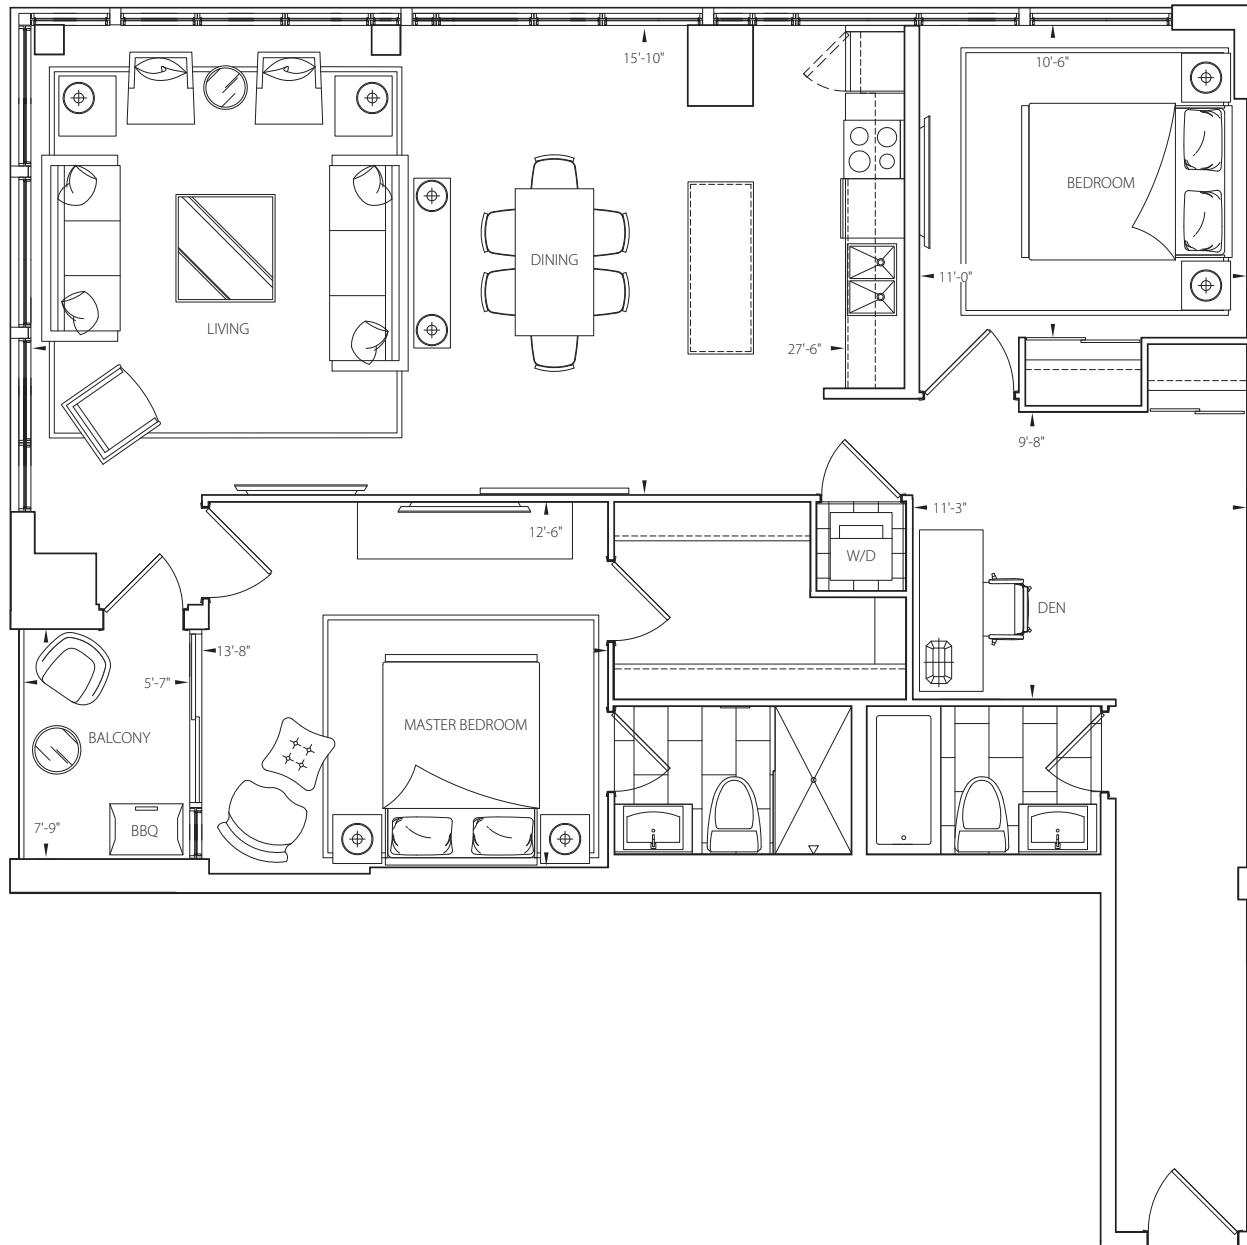

2 Bedroom 1,256 sq.ft. ~ Balcony 44 sq.ft. Residence 207/307

lakehouse

BEACH RESIDENCES

KEYPLAN
2nd & 3rd FLOOR