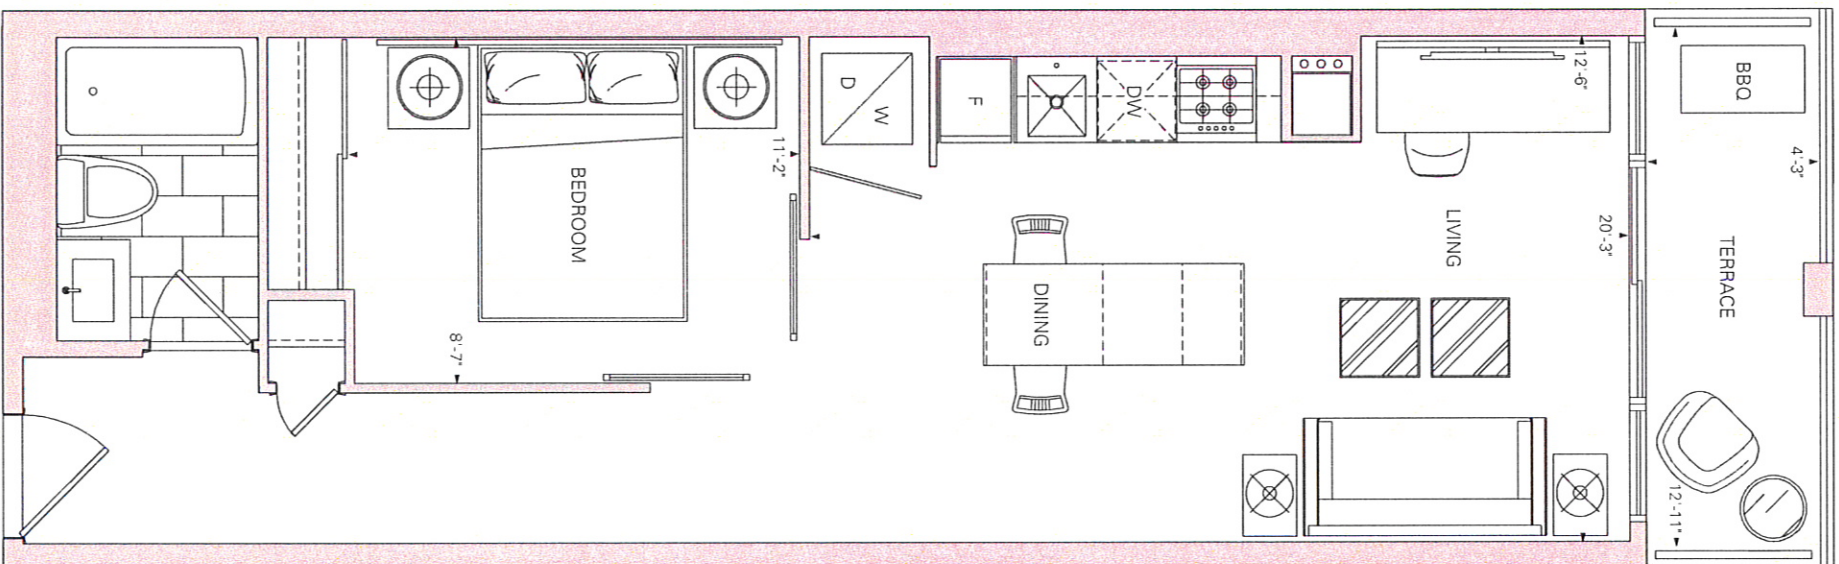

Just Released 1090Z

Loft A207
1 Bedroom
533 sq.ft.
Terrace 61 sq.ft.