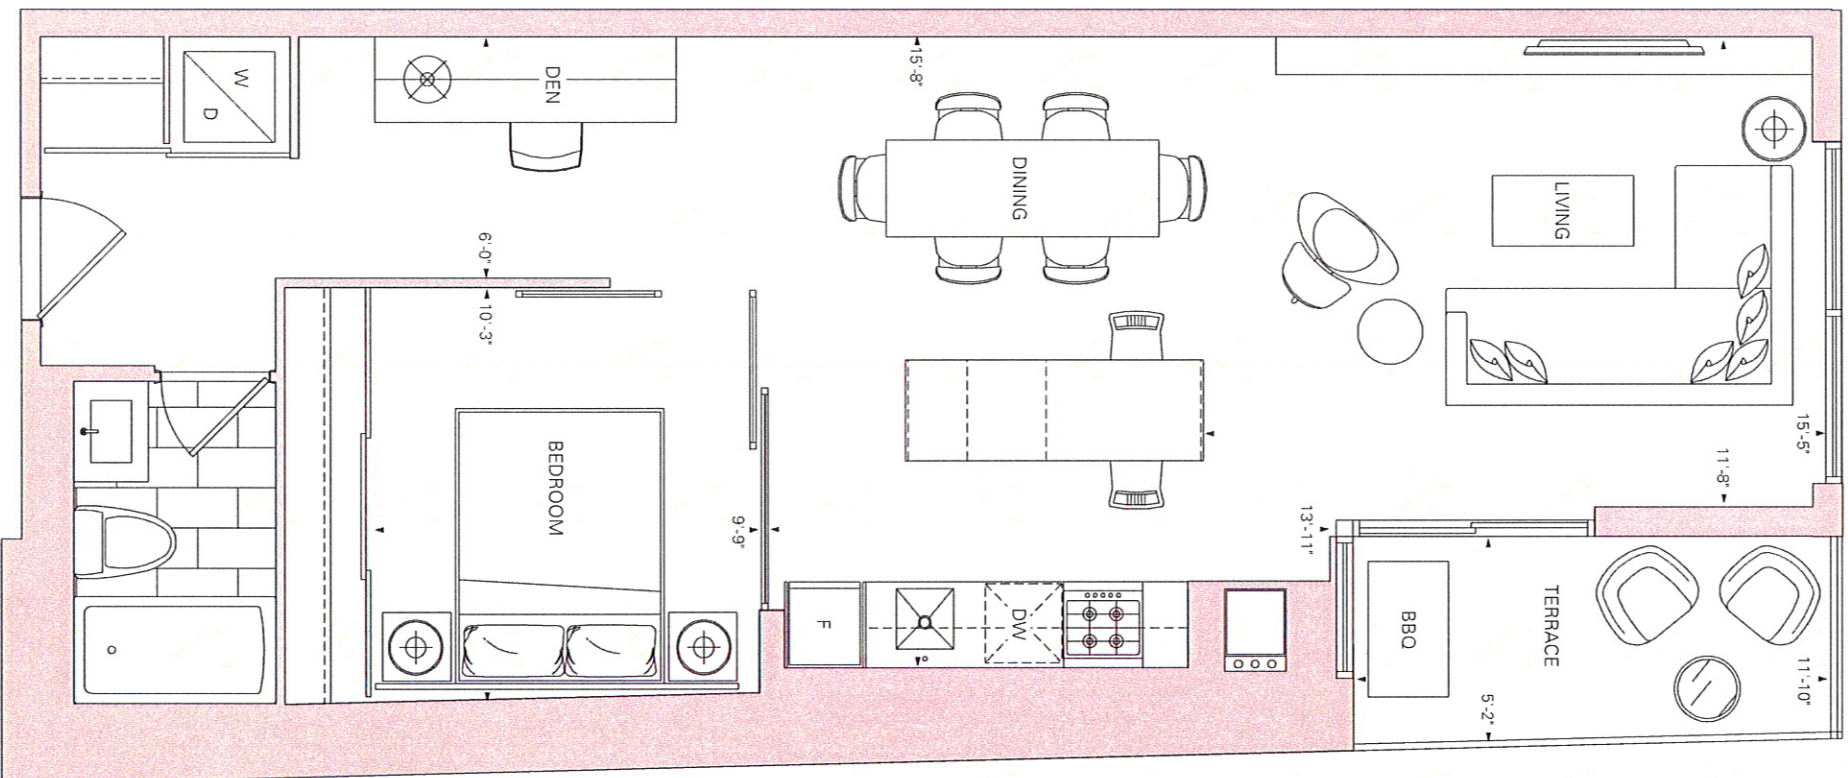

Just Released 1090Z

Loft A407
1 Bedroom + Den
768 sq. ft.
Terrace 63 sq. ft.