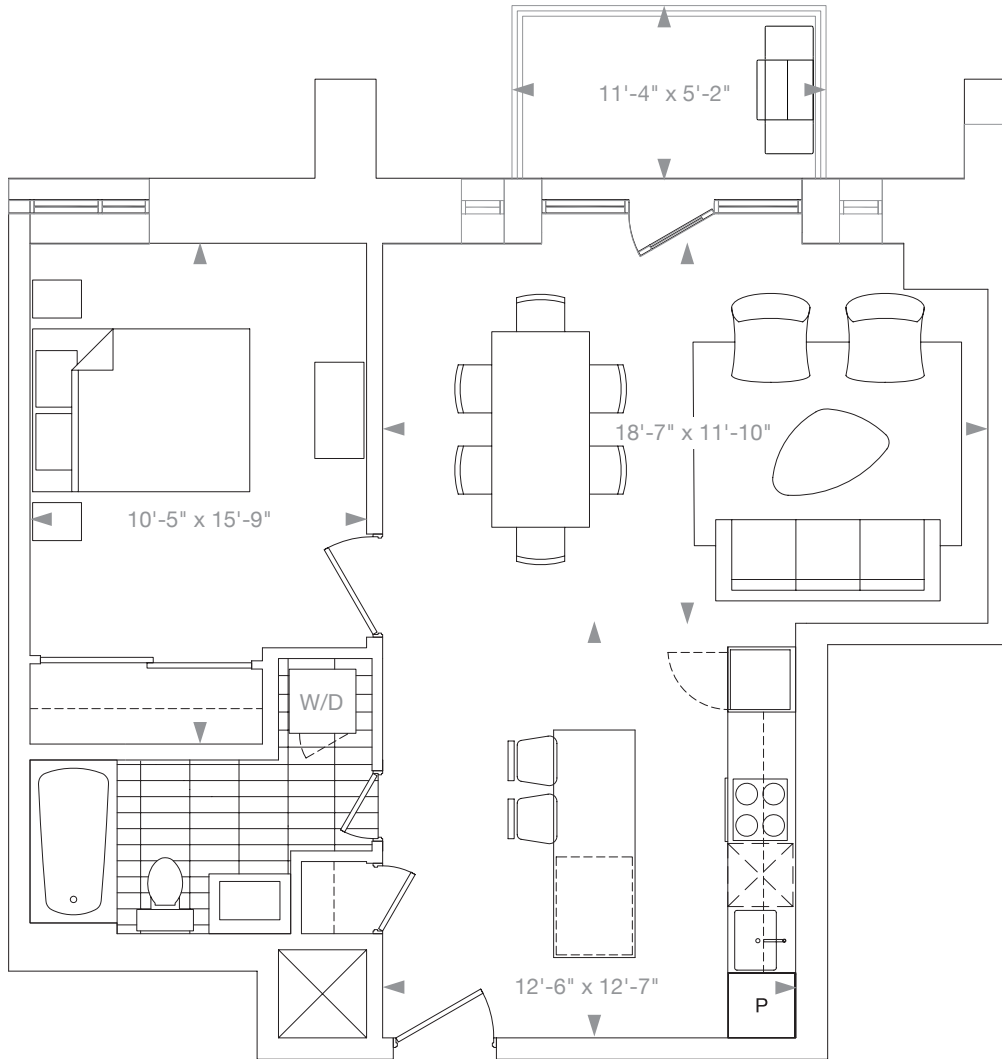

# Church 206

1 Bed 725 Sq. Ft. + 60 Sq. Ft. Balcony

archlofts.com | 416-800-8796

All areas and stated room dimensions are approximate. Sizes and specifications are subject to change without notice.  
April 2017. E. & O.E.