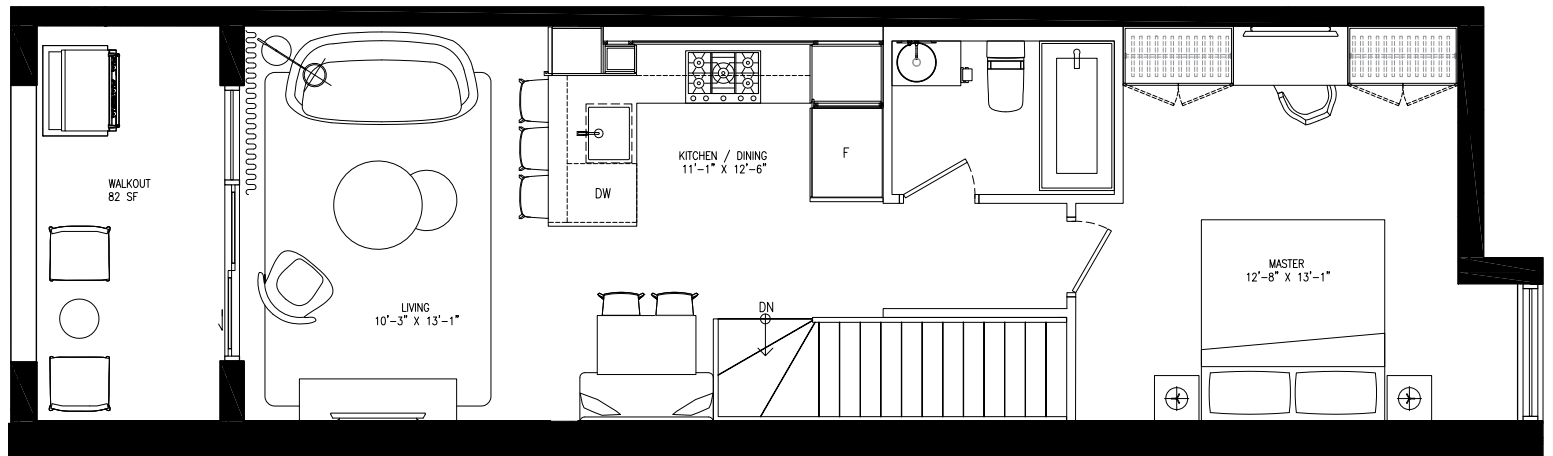

# CABIN

## 101

1 BEDROOM

INTERIOR SQ FT 813  
EXTERIOR SQ FT 82  
**TOTAL SQ FT 895**

SITE MAP 2<sup>ND</sup> FLOOR

LIVING & BEDROOM LEVEL

**CURATED**  
PROPERTIES

Specifications, sizes and architectural details are approximate only, and subject to modification. Furniture is for illustration only, and not included. Actual usable square footage may vary from what is stated. Window and door locations may vary from what is shown. E.&O.E. 2015.