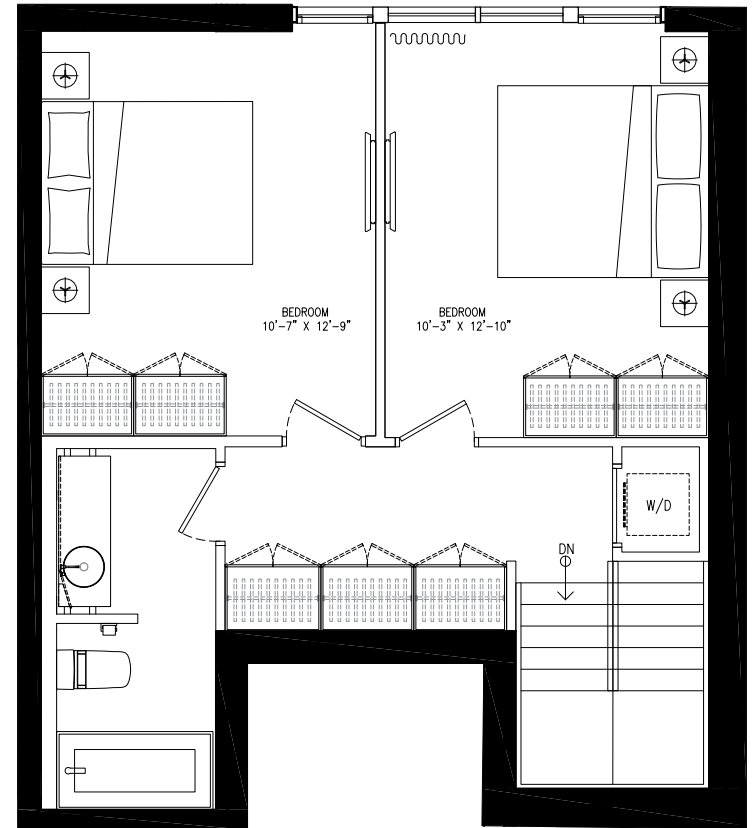

CABIN

105

2 BEDROOM

INTERIOR SQ FT 942
EXTERIOR SQ FT 269
TOTAL SQ FT 1,211

SITE MAP 2ND FLOOR

CURATED
PROPERTIES

Specifications, sizes and architectural details are approximate only, and subject to modification. Furniture is for illustration only, and not included. Actual usable square footage may vary from what is stated. Window and door locations may vary from what is shown. E.&O.E. 2015.