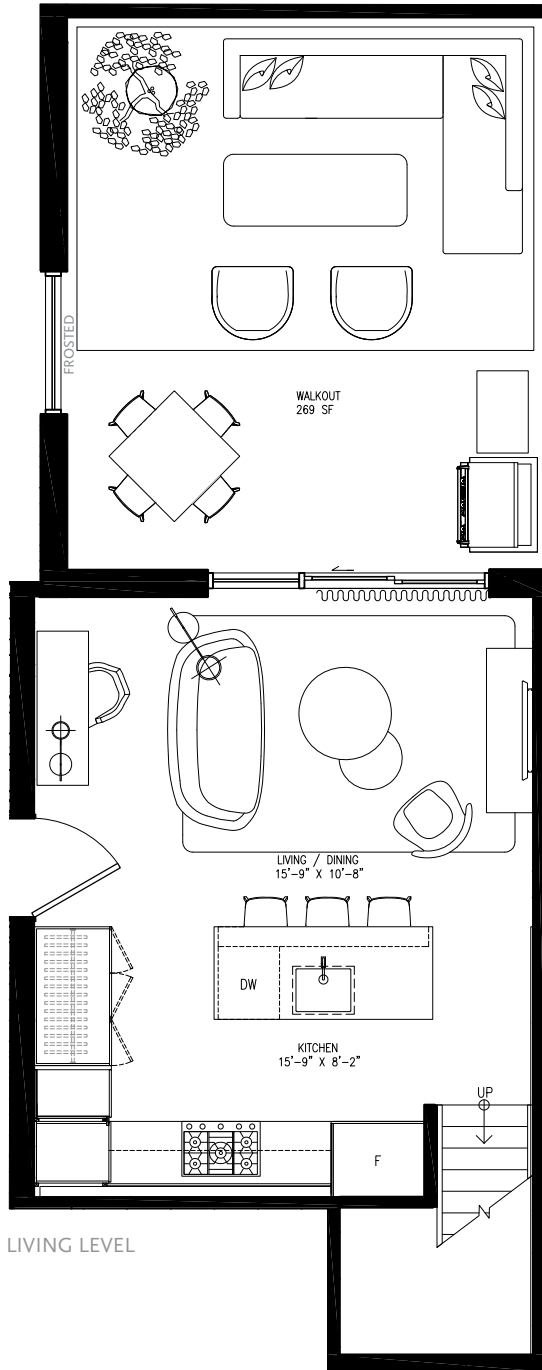

CABIN

105

2 BEDROOM

INTERIOR SQ FT 942
EXTERIOR SQ FT 269
TOTAL SQ FT 1,211

SITE MAP 2ND FLOOR

CURATED
PROPERTIES

Specifications, sizes and architectural details are approximate only, and subject to modification. Furniture is for illustration only, and not included. Actual usable square footage may vary from what is stated. Window and door locations may vary from what is shown. E.&O.E. 2015.