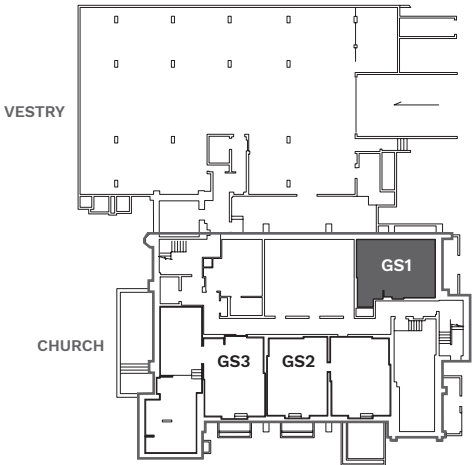

Garden Suite 1

1 Bed 619 Sq. Ft.

archlofts.com | 416-800-8796

All areas and stated room dimensions are approximate. Sizes and specifications are subject to change without notice. April 2017. E. & O.E.