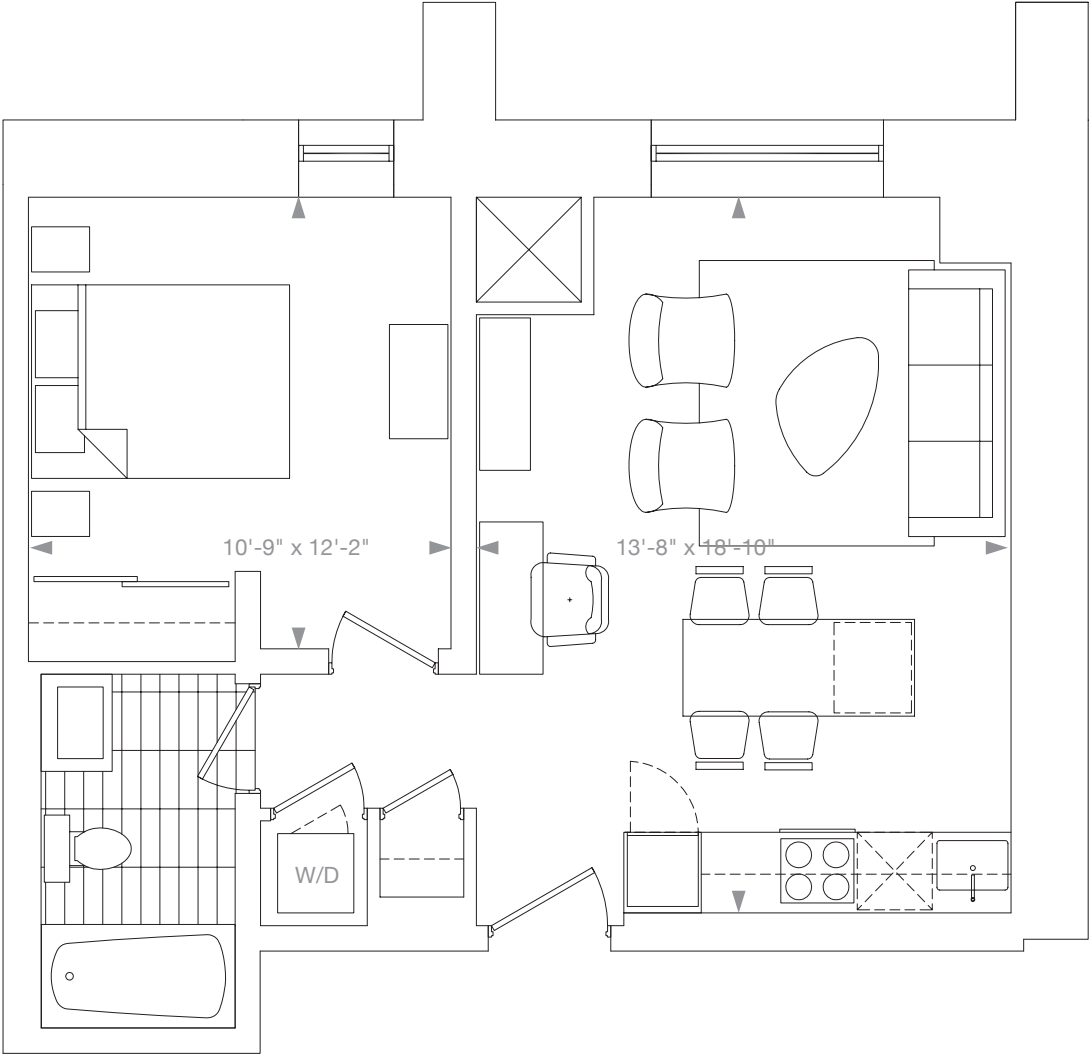

Garden Suite 1

1 Bed 619 Sq. Ft.

archlofts.com | 416-800-8796

All areas and stated room dimensions are approximate. Sizes and specifications are subject to change without notice. April 2017. E. & O.E.