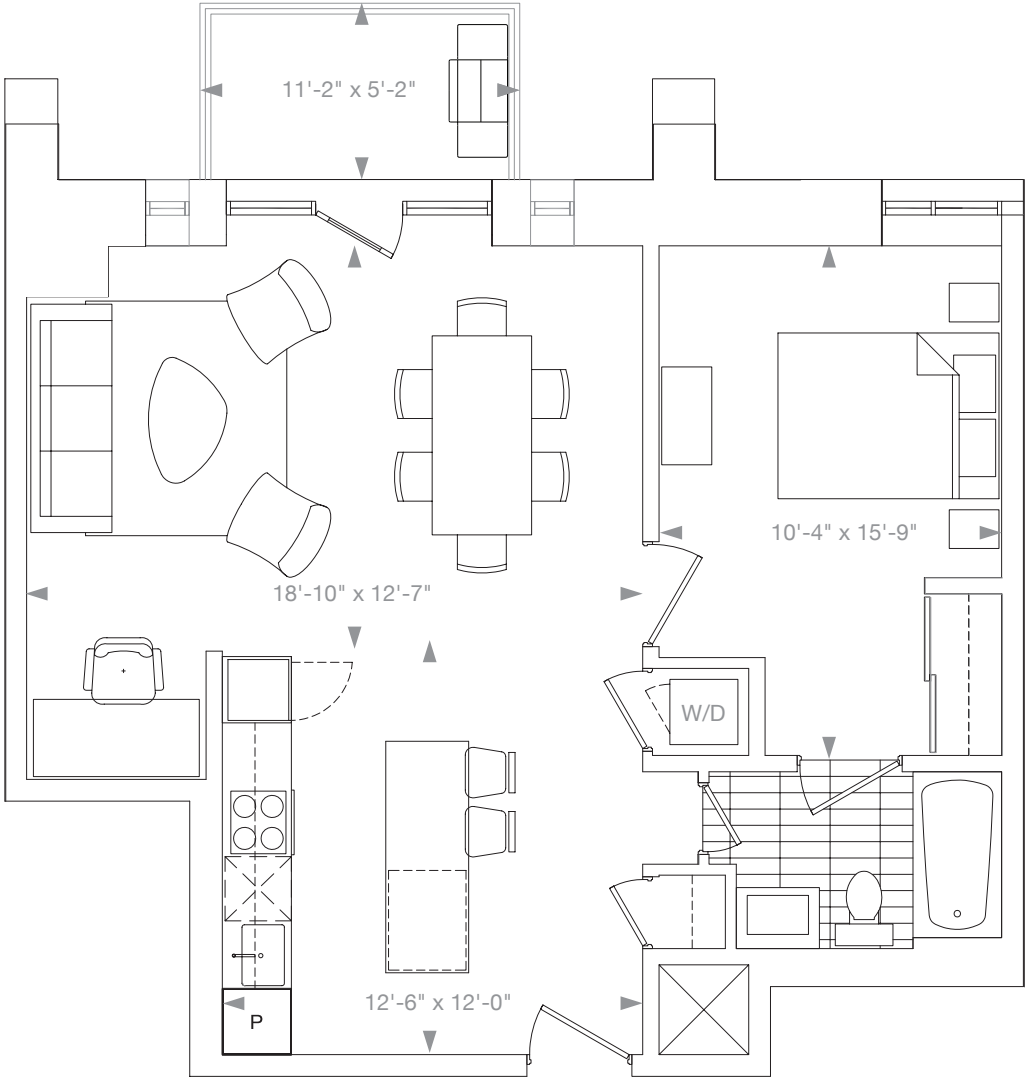

Church 205

1 Bed 758 Sq. Ft. + 56 Sq. Ft. Balcony

archlofts.com | 416-800-8796

All areas and stated room dimensions are approximate. Sizes and specifications are subject to change without notice. April 2017. E. & O.E.