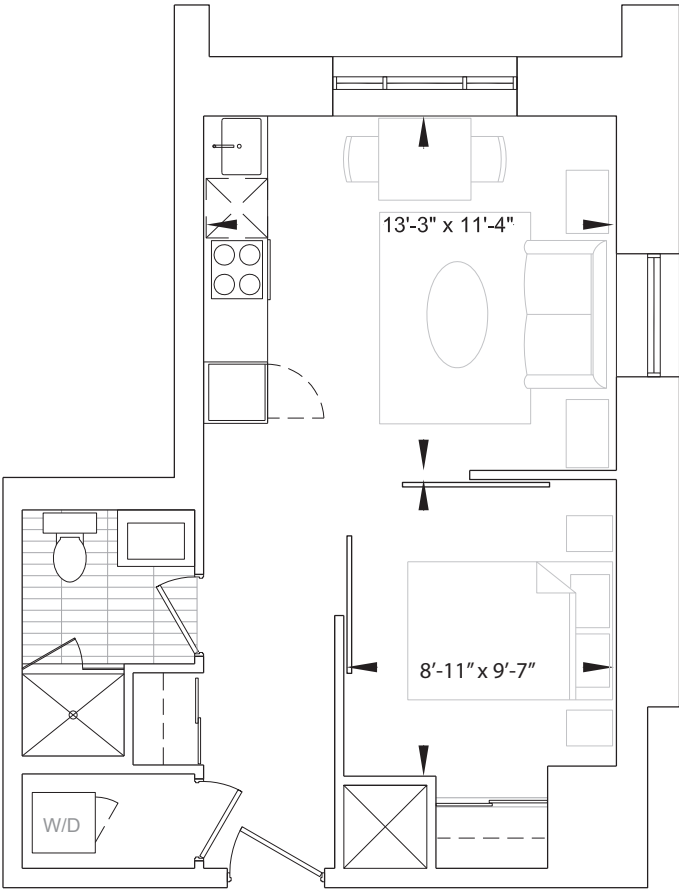

Church 207

1 Bed 500 Sq. Ft.

archlofts.com | 416-800-8796

All areas and stated room dimensions are approximate. Sizes and specifications are subject to change without notice.
April 2017. E. & O.E.