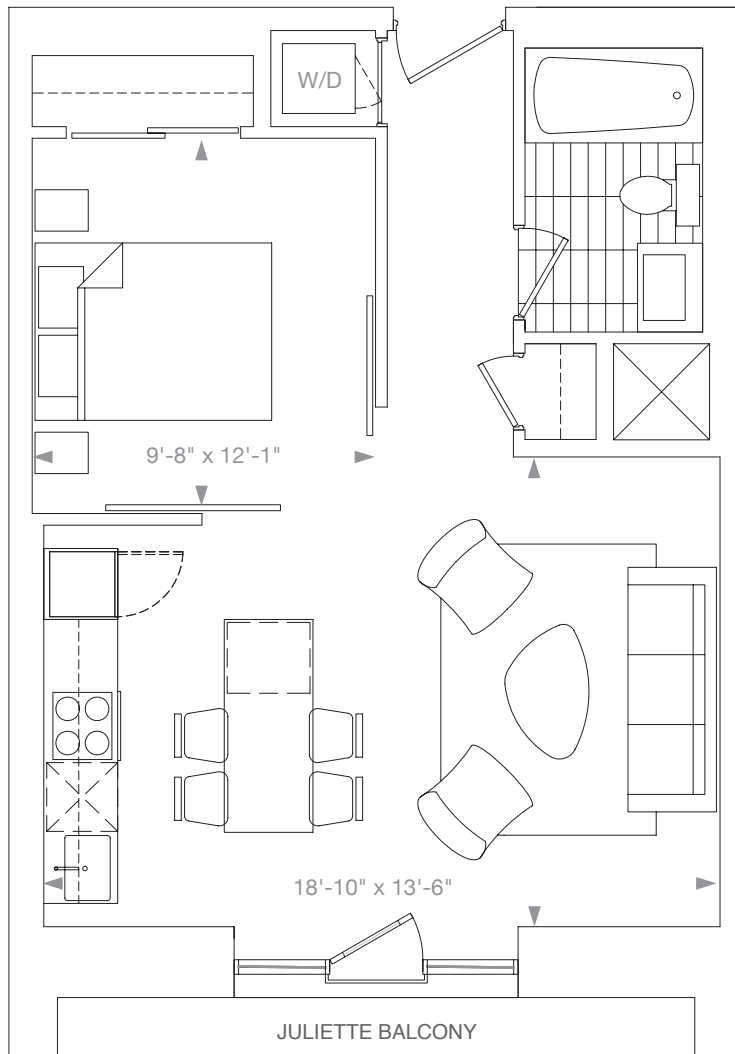

Church 208

1 Bed 565 Sq. Ft.

archlofts.com | 416-800-8796

All areas and stated room dimensions are approximate. Sizes and specifications are subject to change without notice.
April 2017. E. & O.E.