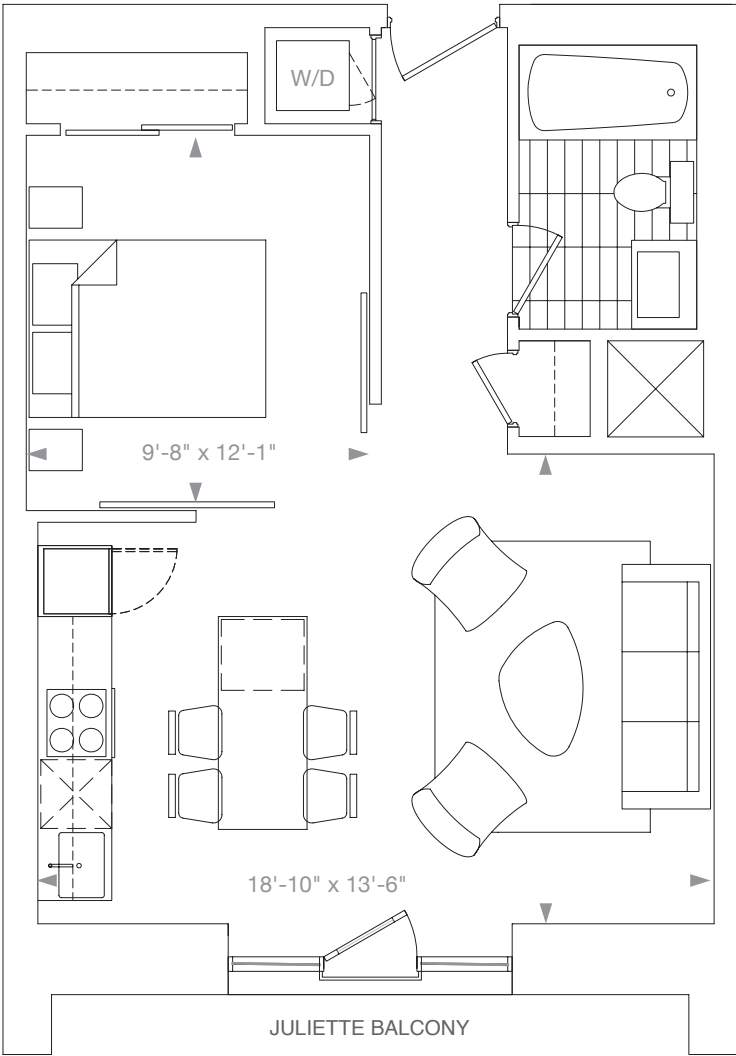

# Church 210

1 Bed 565 Sq. Ft.

archlofts.com | 416-800-8796

All areas and stated room dimensions are approximate. Sizes and specifications are subject to change without notice. April 2017. E. & O.E.