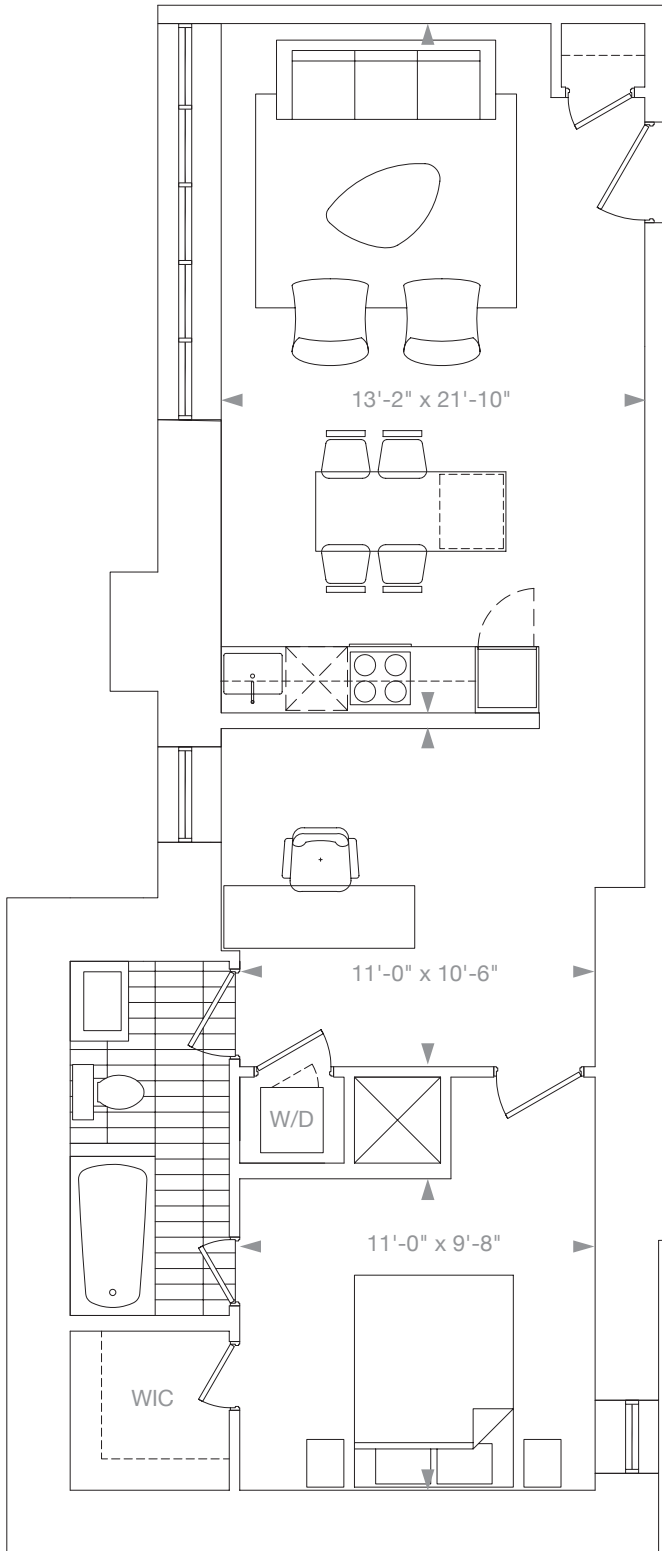

Church 211

1 Bed + Den 875 Sq. Ft.

archlofts.com | 416-800-8796

All areas and stated room dimensions are approximate. Sizes and specifications are subject to change without notice.
April 2017. E. & O.E.