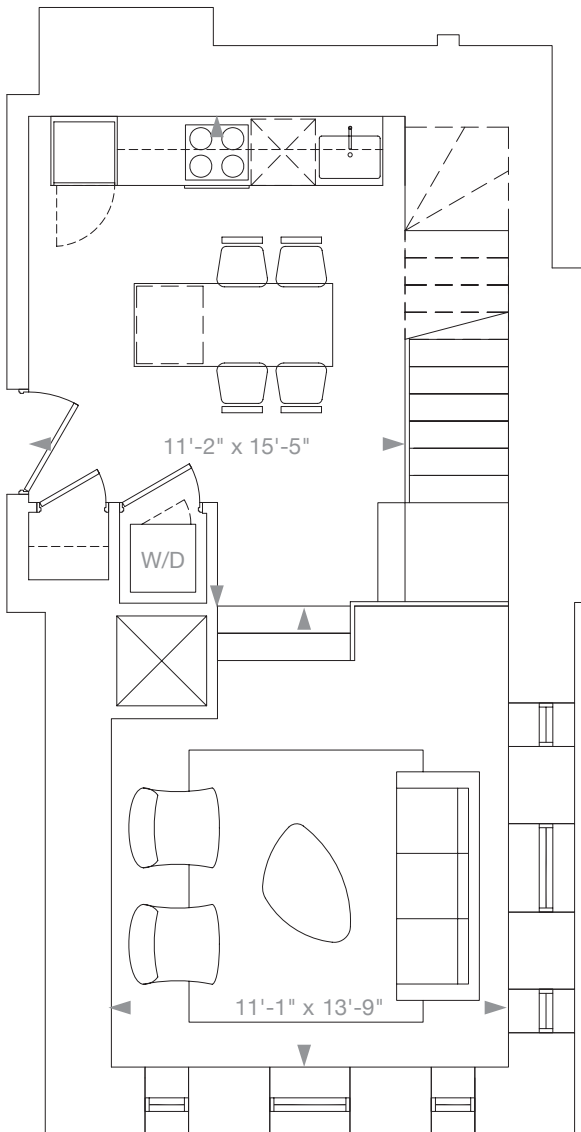

Church 312

1 Bed + Den 964 Sq. Ft. + 173 Sq. Ft. Terrace

Lower level

Upper level

archlofts.com | 416-800-8796

All areas and stated room dimensions are approximate. Sizes and specifications are subject to change without notice.
 April 2017. E. & O.E.