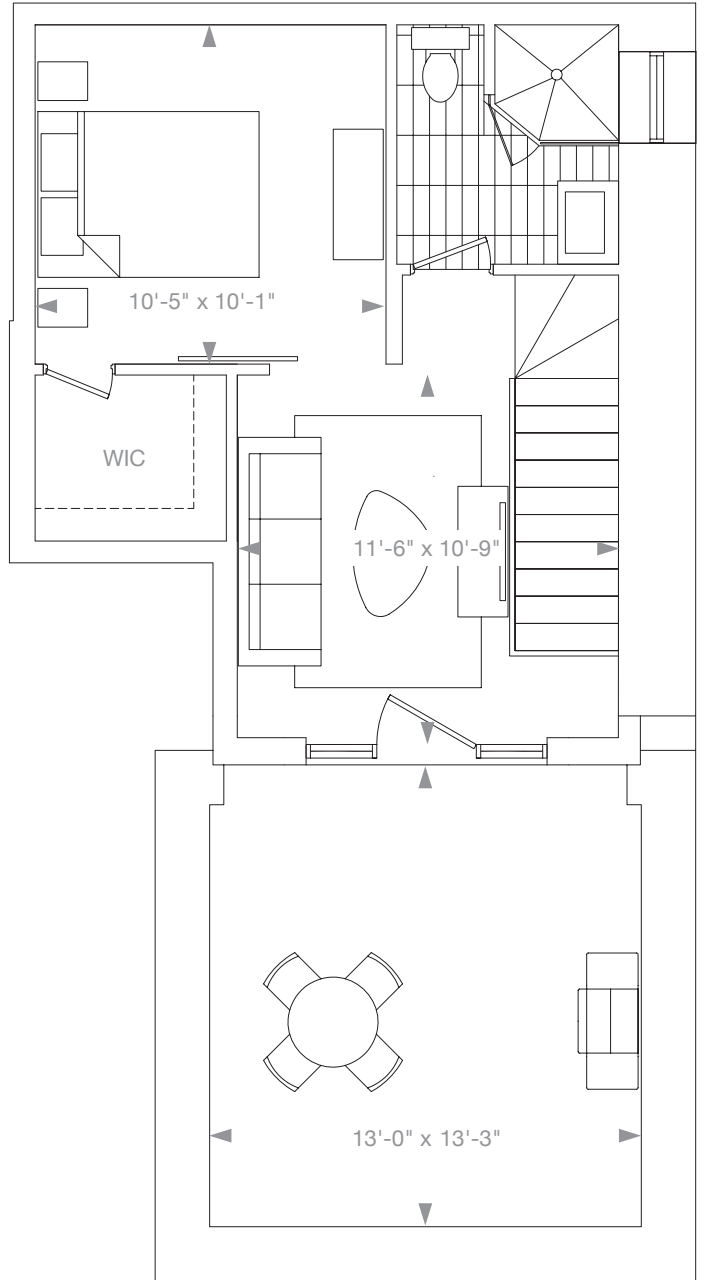

Church 312

1 Bed + Den 964 Sq. Ft. + 173 Sq. Ft. Terrace

Lower level

Upper level

archlofts.com | 416-800-8796

All areas and stated room dimensions are approximate. Sizes and specifications are subject to change without notice.
 April 2017. E. & O.E.