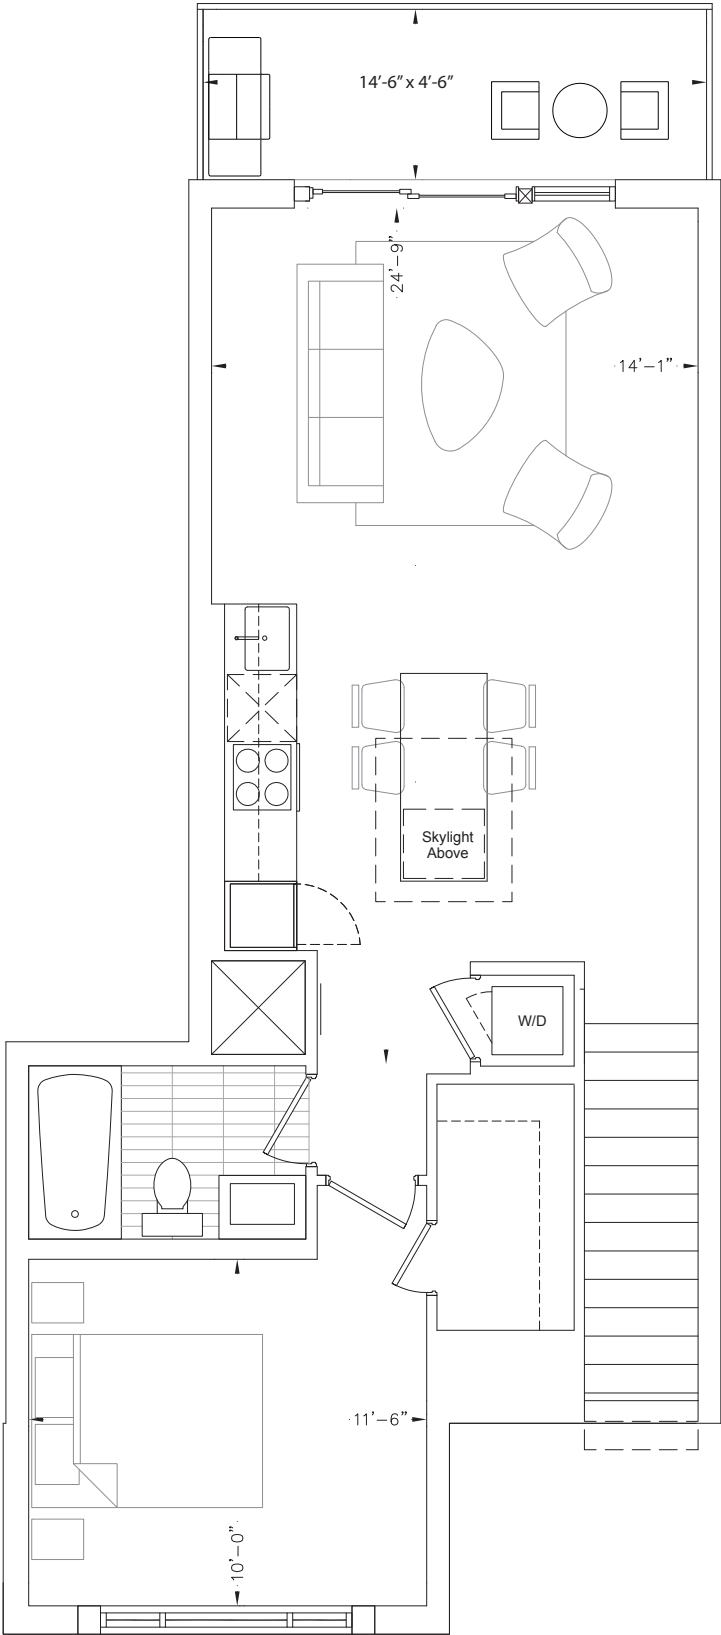

Church 307 PH

1 Bed 740 Sq. Ft. + 66 Sq. Ft. Terrace

Upper level

Lower level

archlofts.com | 416-800-8796

All areas and stated room dimensions are approximate. Sizes and specifications are subject to change without notice. April 2017. E. & O.E.