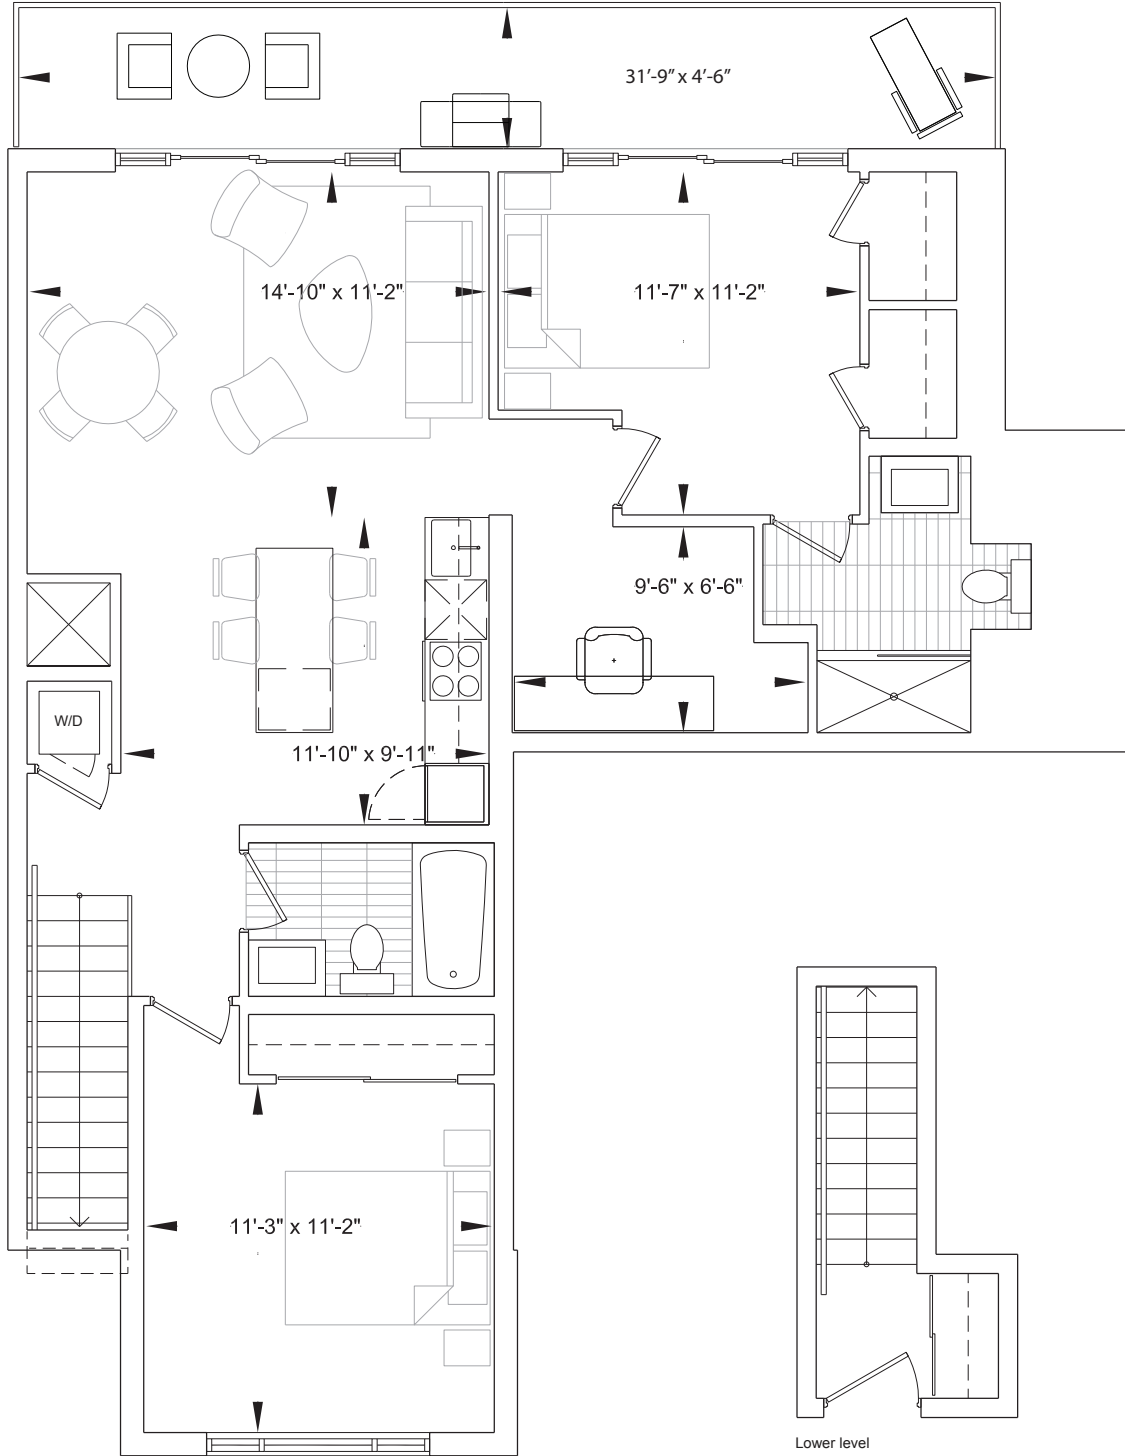

# Church 310 PH

2 Bed + Den 1074 Sq. Ft. + 143 Sq. Ft. Terrace

archlofts.com | 416-800-8796

All areas and stated room dimensions are approximate. Sizes and specifications are subject to change without notice.  
 April 2017. E. & O.E.