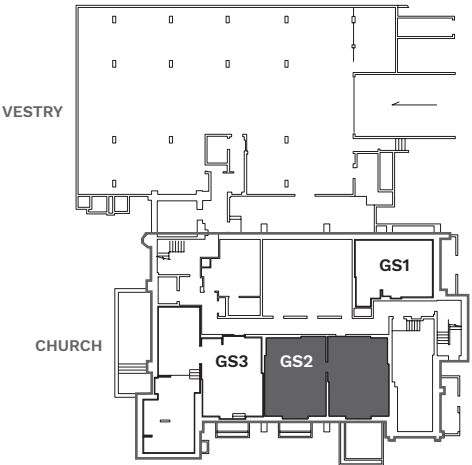

Garden Suite 2

2 Bed + Den 1157 Sq. Ft. + 133 Sq. Ft. Patio

archlofts.com | 416-800-8796

All areas and stated room dimensions are approximate. Sizes and specifications are subject to change without notice. April 2017. E. & O.E.