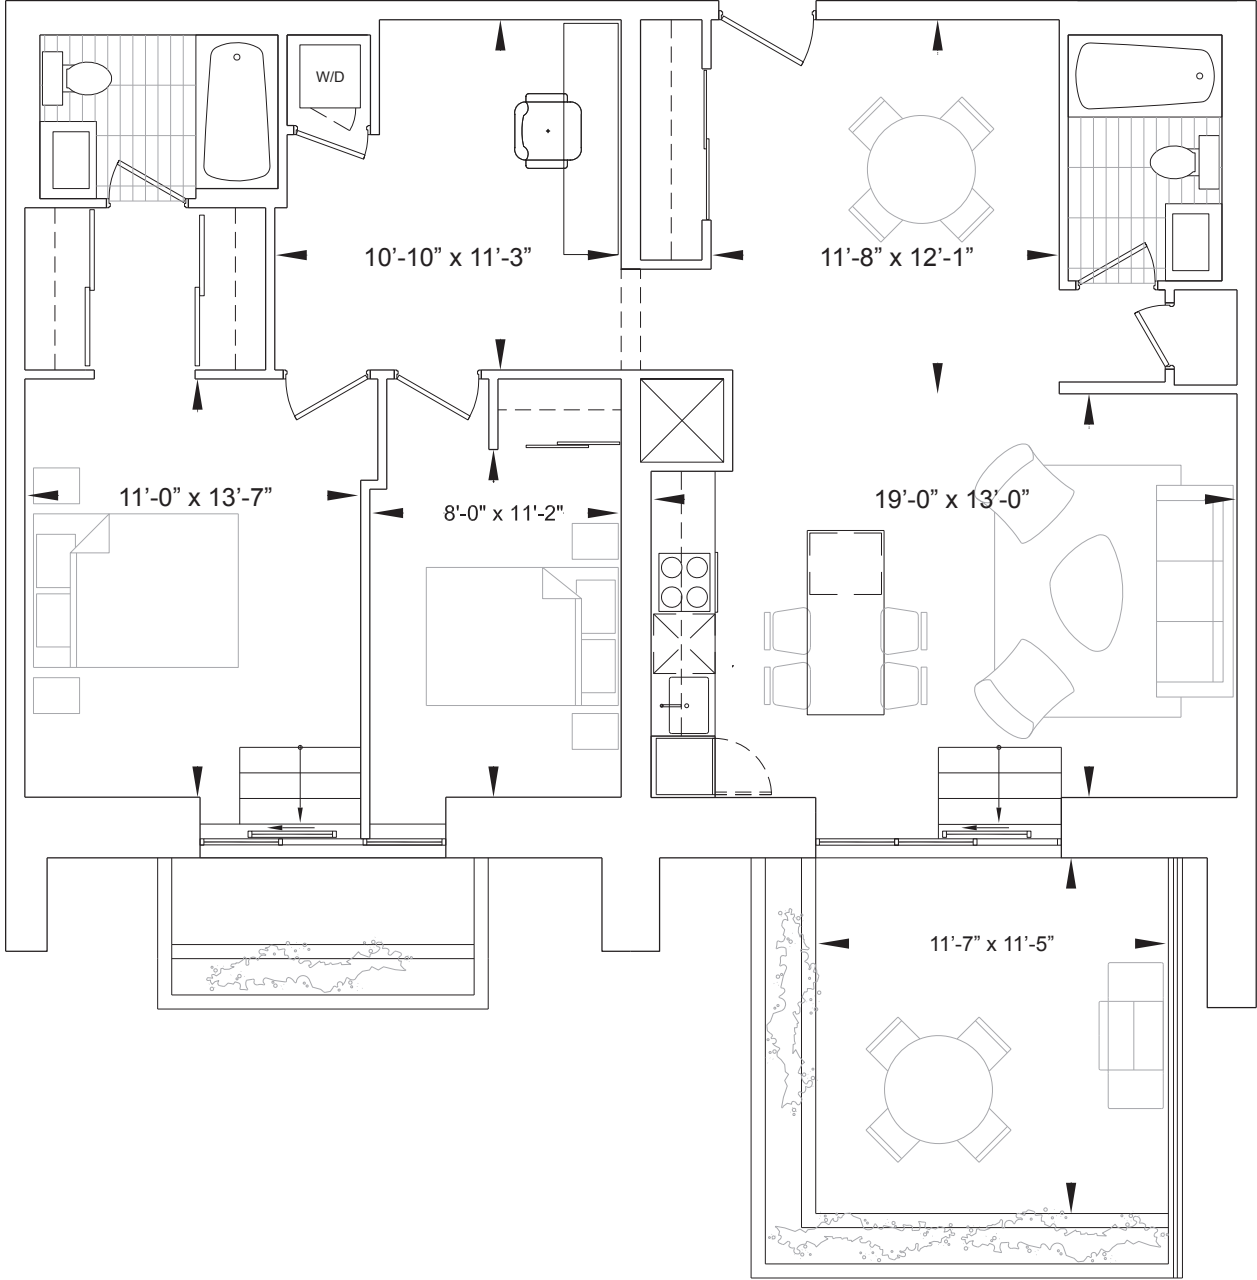

Garden Suite 2

2 Bed + Den 1157 Sq. Ft. + 133 Sq. Ft. Patio

archlofts.com | 416-800-8796

All areas and stated room dimensions are approximate. Sizes and specifications are subject to change without notice. April 2017. E. & O.E.