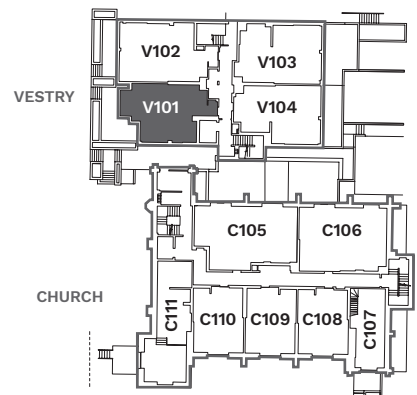

Vestry 101

1 Bed 753 Sq. Ft. + 186 Sq. Ft. Terrace

archlofts.com | 416-800-8796

All areas and stated room dimensions are approximate. Sizes and specifications are subject to change without notice.
April 2017. E. & O.E.