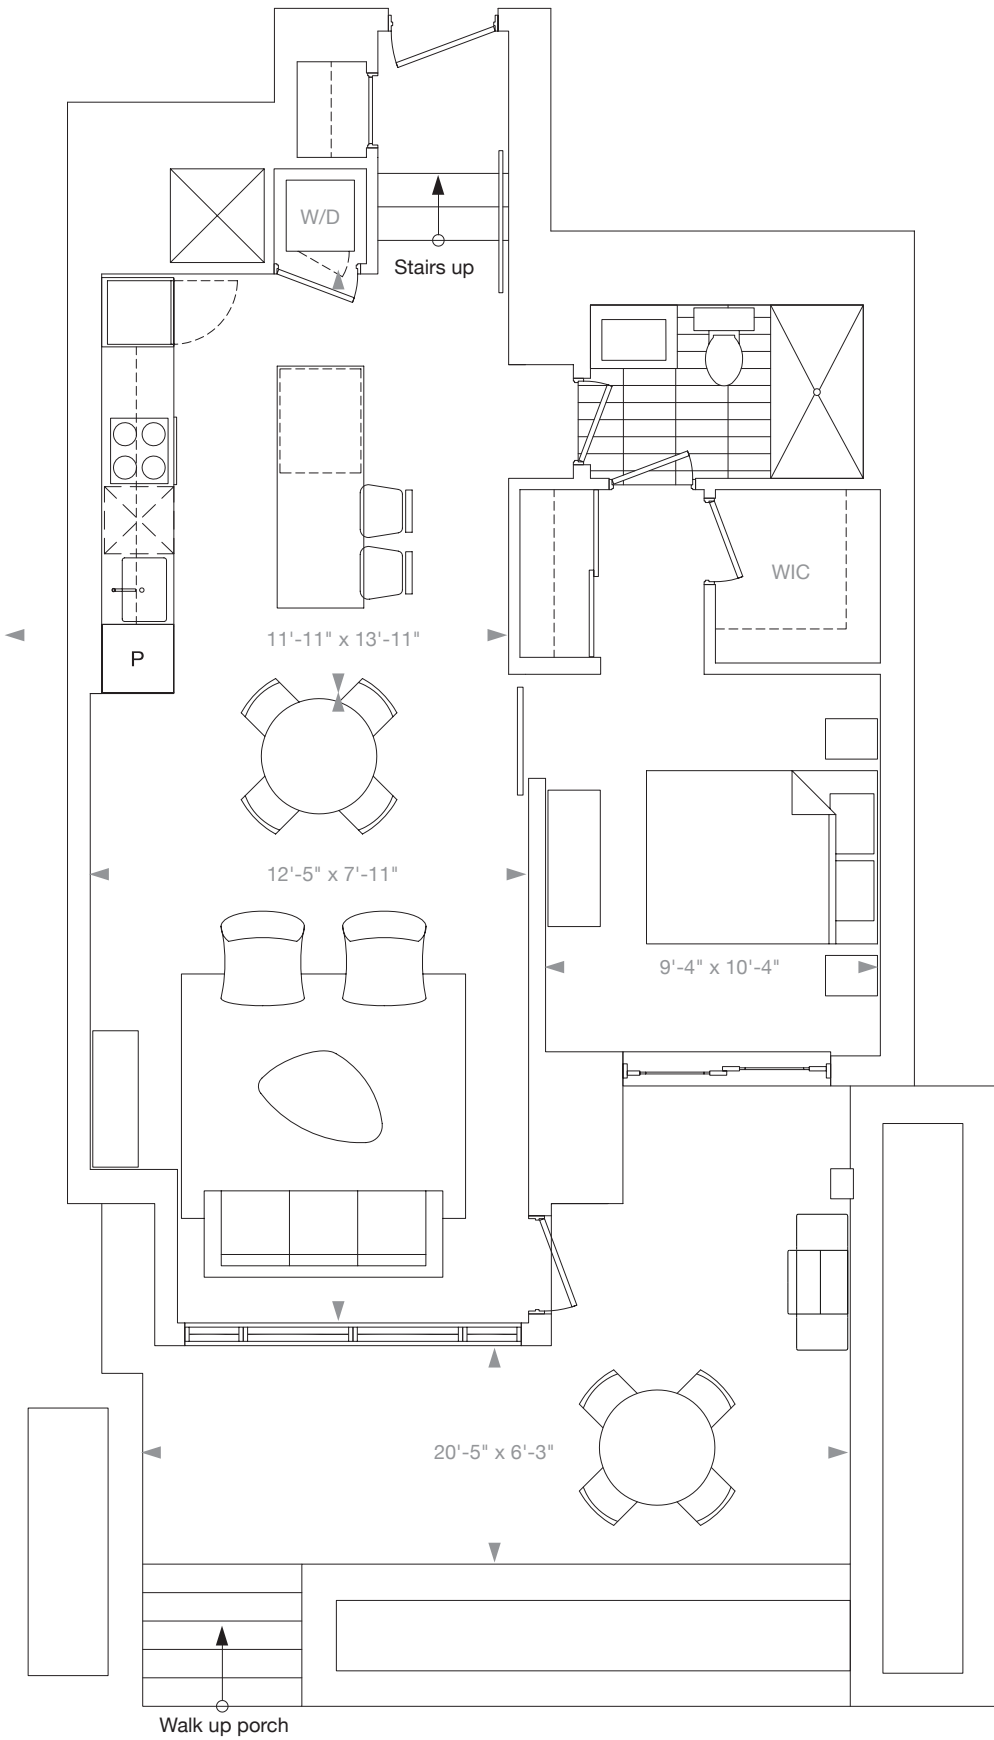

Vestry 101

1 Bed 753 Sq. Ft. + 186 Sq. Ft. Terrace

archlofts.com | 416-800-8796

All areas and stated room dimensions are approximate. Sizes and specifications are subject to change without notice.
April 2017. E. & O.E.