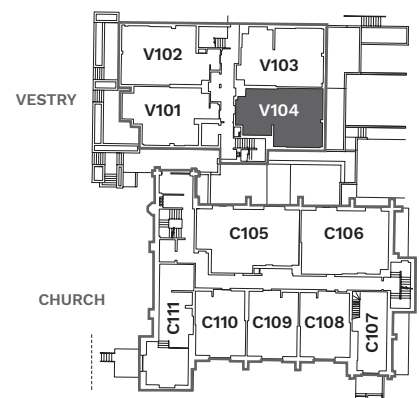

Vestry 104

1 Bed 771 Sq. Ft. + 170 Sq. Ft. Terrace

archlofts.com | 416-800-8796

All areas and stated room dimensions are approximate. Sizes and specifications are subject to change without notice. April 2017. E. & O.E.