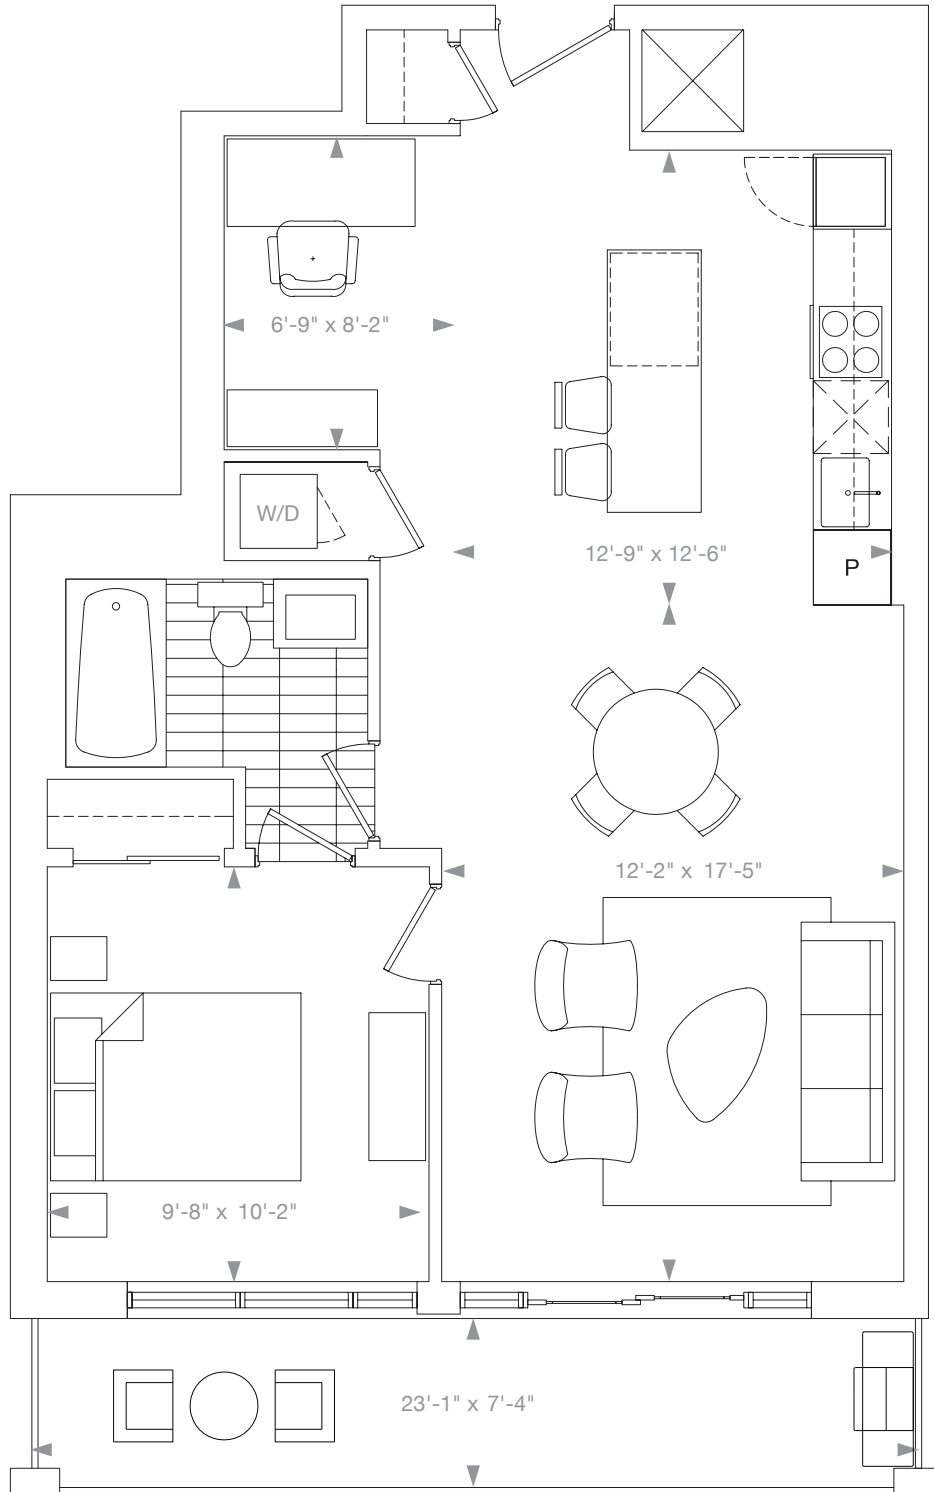

Vestry 104

1 Bed 771 Sq. Ft. + 170 Sq. Ft. Terrace

archlofts.com | 416-800-8796

All areas and stated room dimensions are approximate. Sizes and specifications are subject to change without notice. April 2017. E. & O.E.