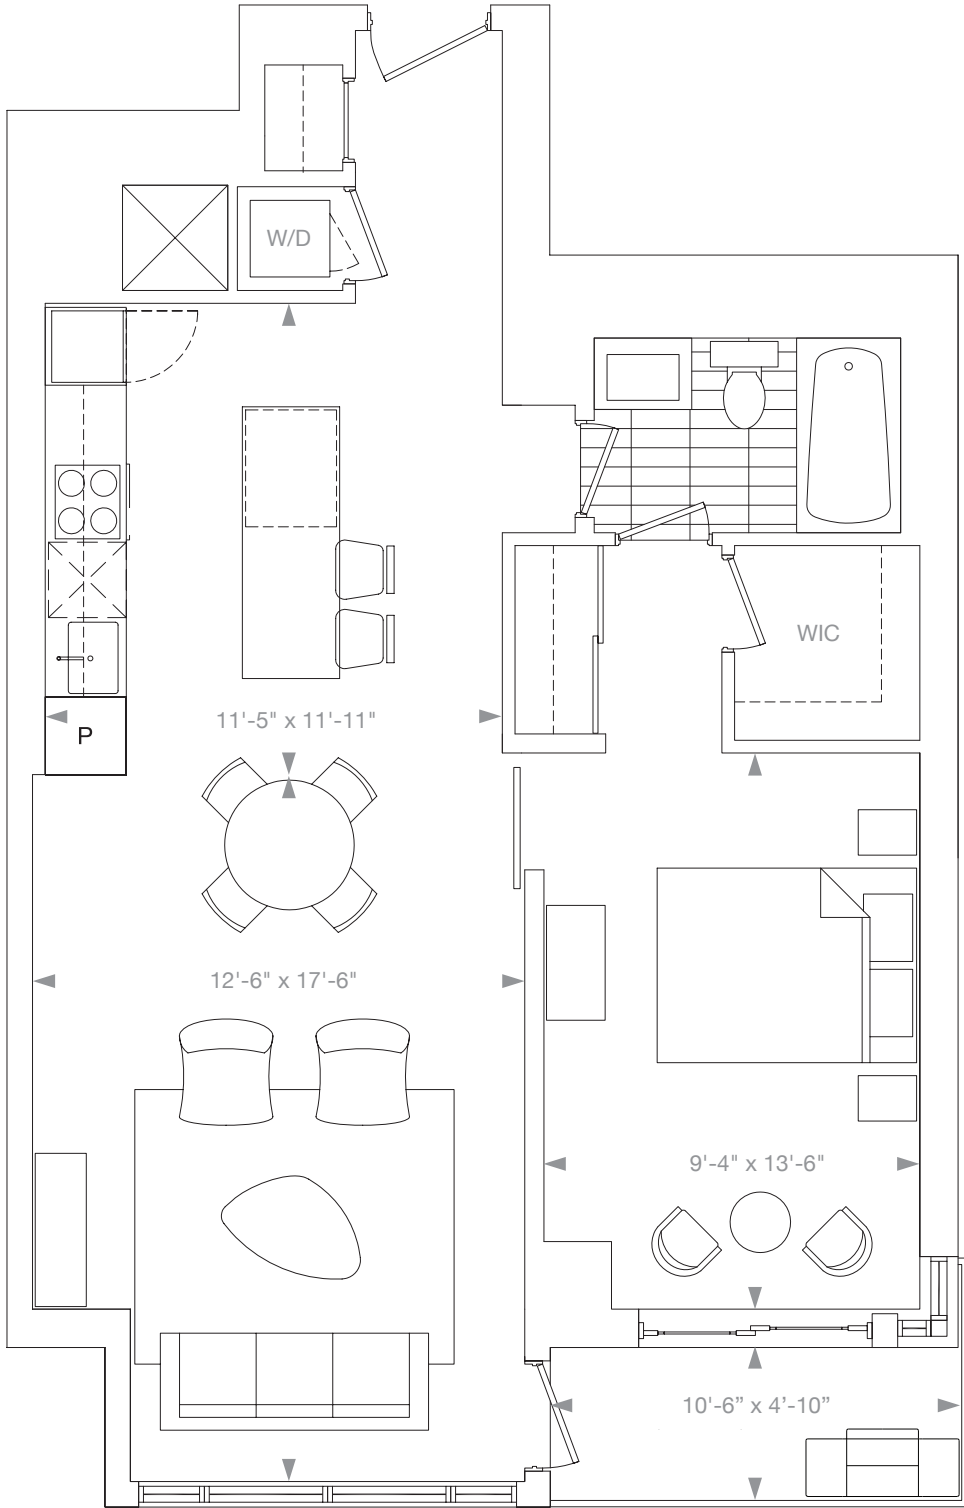

# Vestry 201

1 Bed 784 Sq. Ft. + 53 Sq. Ft. Balcony

archlofts.com | 416-800-8796

All areas and stated room dimensions are approximate. Sizes and specifications are subject to change without notice. April 2017. E. & O.E.