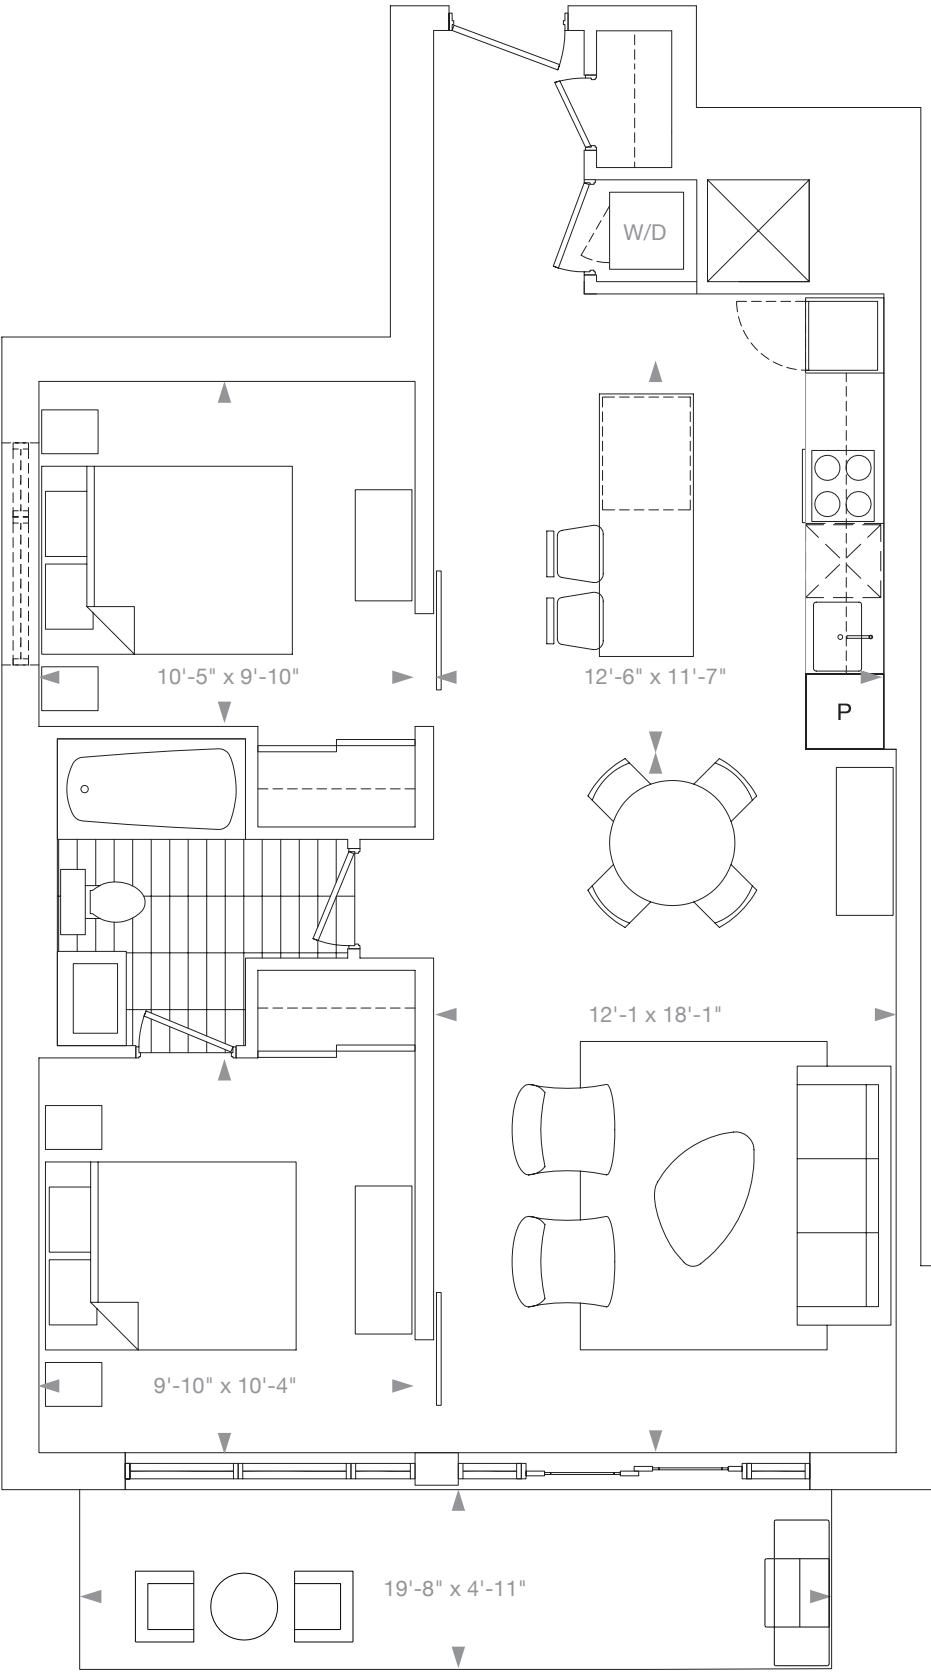

# Vestry 202

2 Bed 852 Sq. Ft. + 97 Sq. Ft. Balcony

archlofts.com | 416-800-8796

All areas and stated room dimensions are approximate. Sizes and specifications are subject to change without notice. April 2017. E. & O.E.