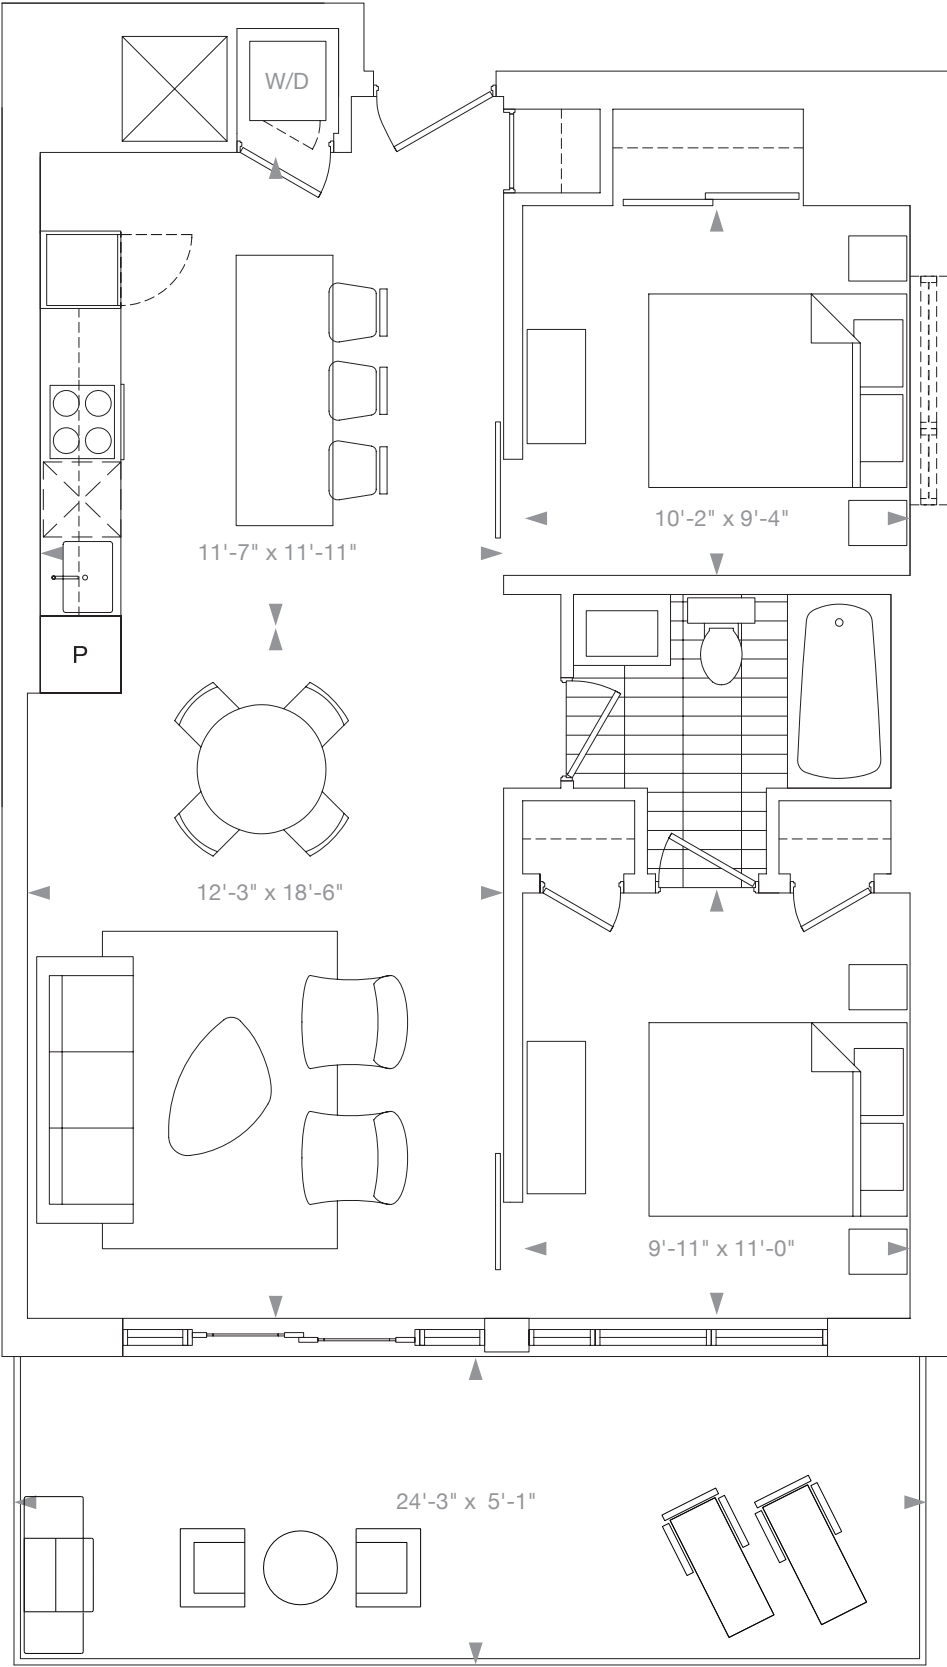

# Vestry 203

2 Bed 817 Sq. Ft. + 124 Sq. Ft. Balcony

archlofts.com | 416-800-8796

All areas and stated room dimensions are approximate. Sizes and specifications are subject to change without notice. April 2017. E. & O.E.