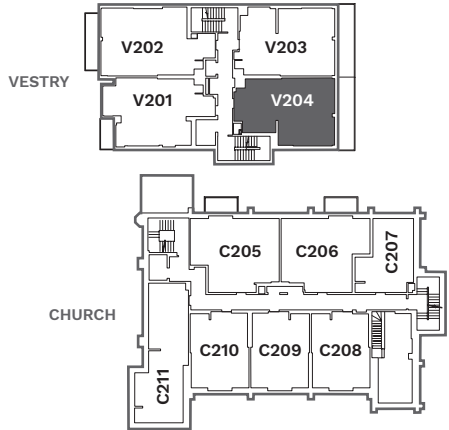

Vestry 204

1 Bed 771 Sq. Ft. + 124 Sq. Ft. Balcony

archlofts.com | 416-800-8796

All areas and stated room dimensions are approximate. Sizes and specifications are subject to change without notice. April 2017. E. & O.E.