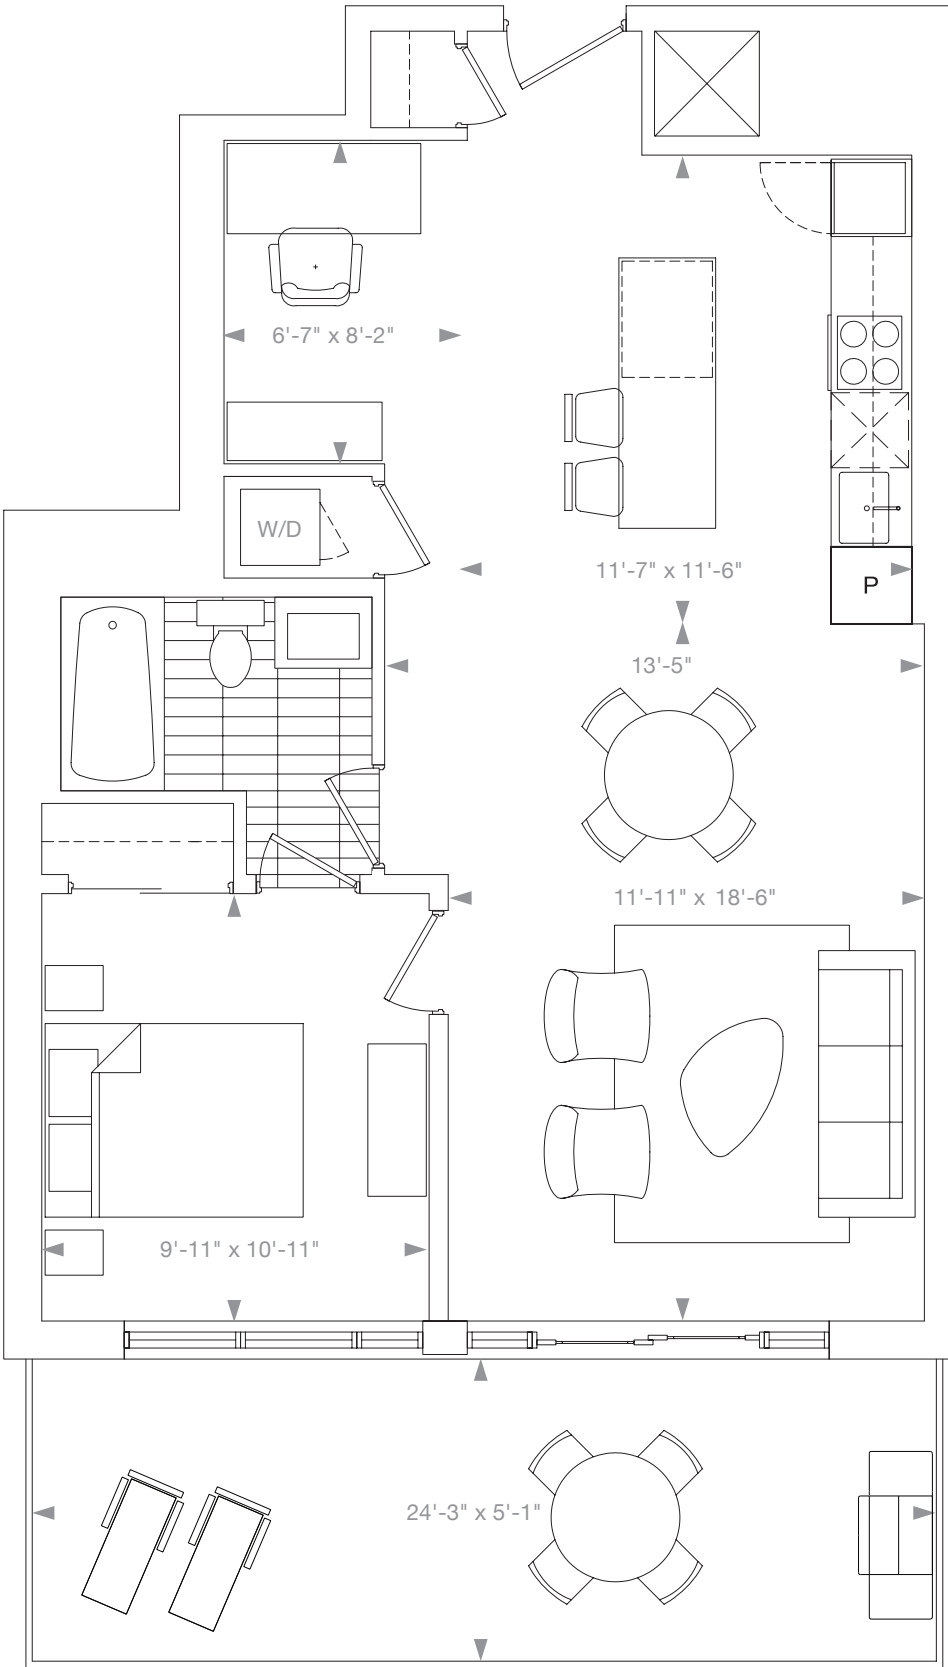

Vestry 204

1 Bed 771 Sq. Ft. + 124 Sq. Ft. Balcony

archlofts.com | 416-800-8796

All areas and stated room dimensions are approximate. Sizes and specifications are subject to change without notice. April 2017. E. & O.E.