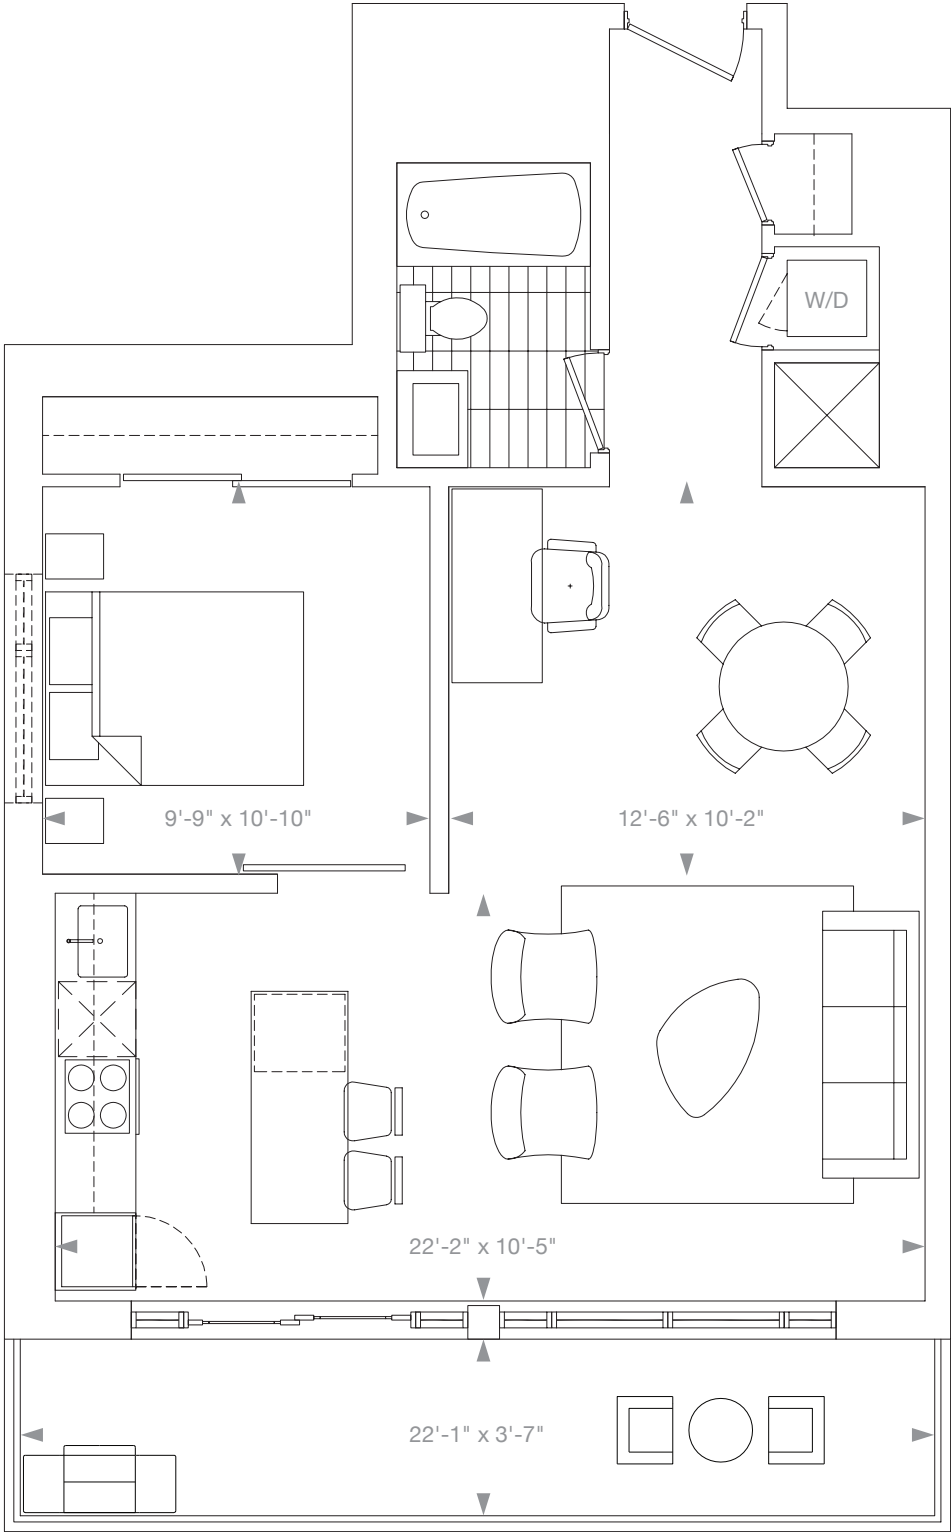

Vestry 302

1 Bed 726 Sq. Ft. + 79 Sq. Ft. Balcony

archlofts.com | 416-800-8796

All areas and stated room dimensions are approximate. Sizes and specifications are subject to change without notice. April 2017. E. & O.E.