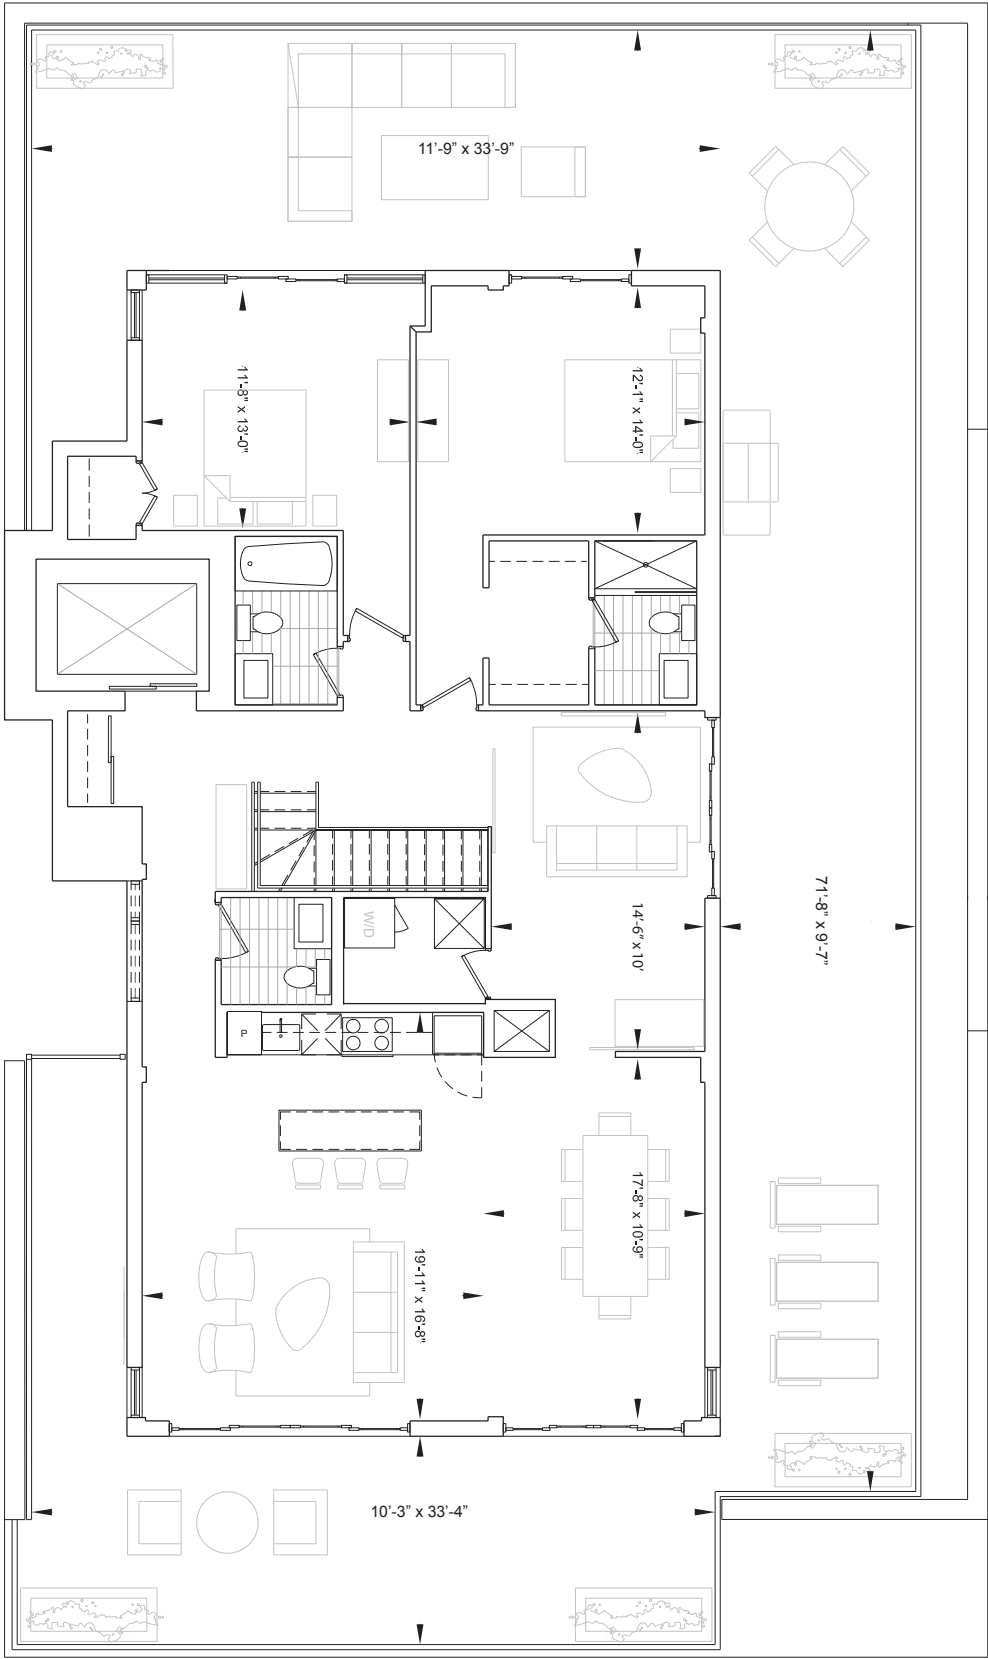

# Vestry 401 PH

2 Bed + Den 1834 Sq. Ft. + 1580 Sq. Ft. Terrace

archlofts.com | 416-800-8796

All areas and stated room dimensions are approximate. Sizes and specifications are subject to change without notice.  
 April 2017. E. & O.E.