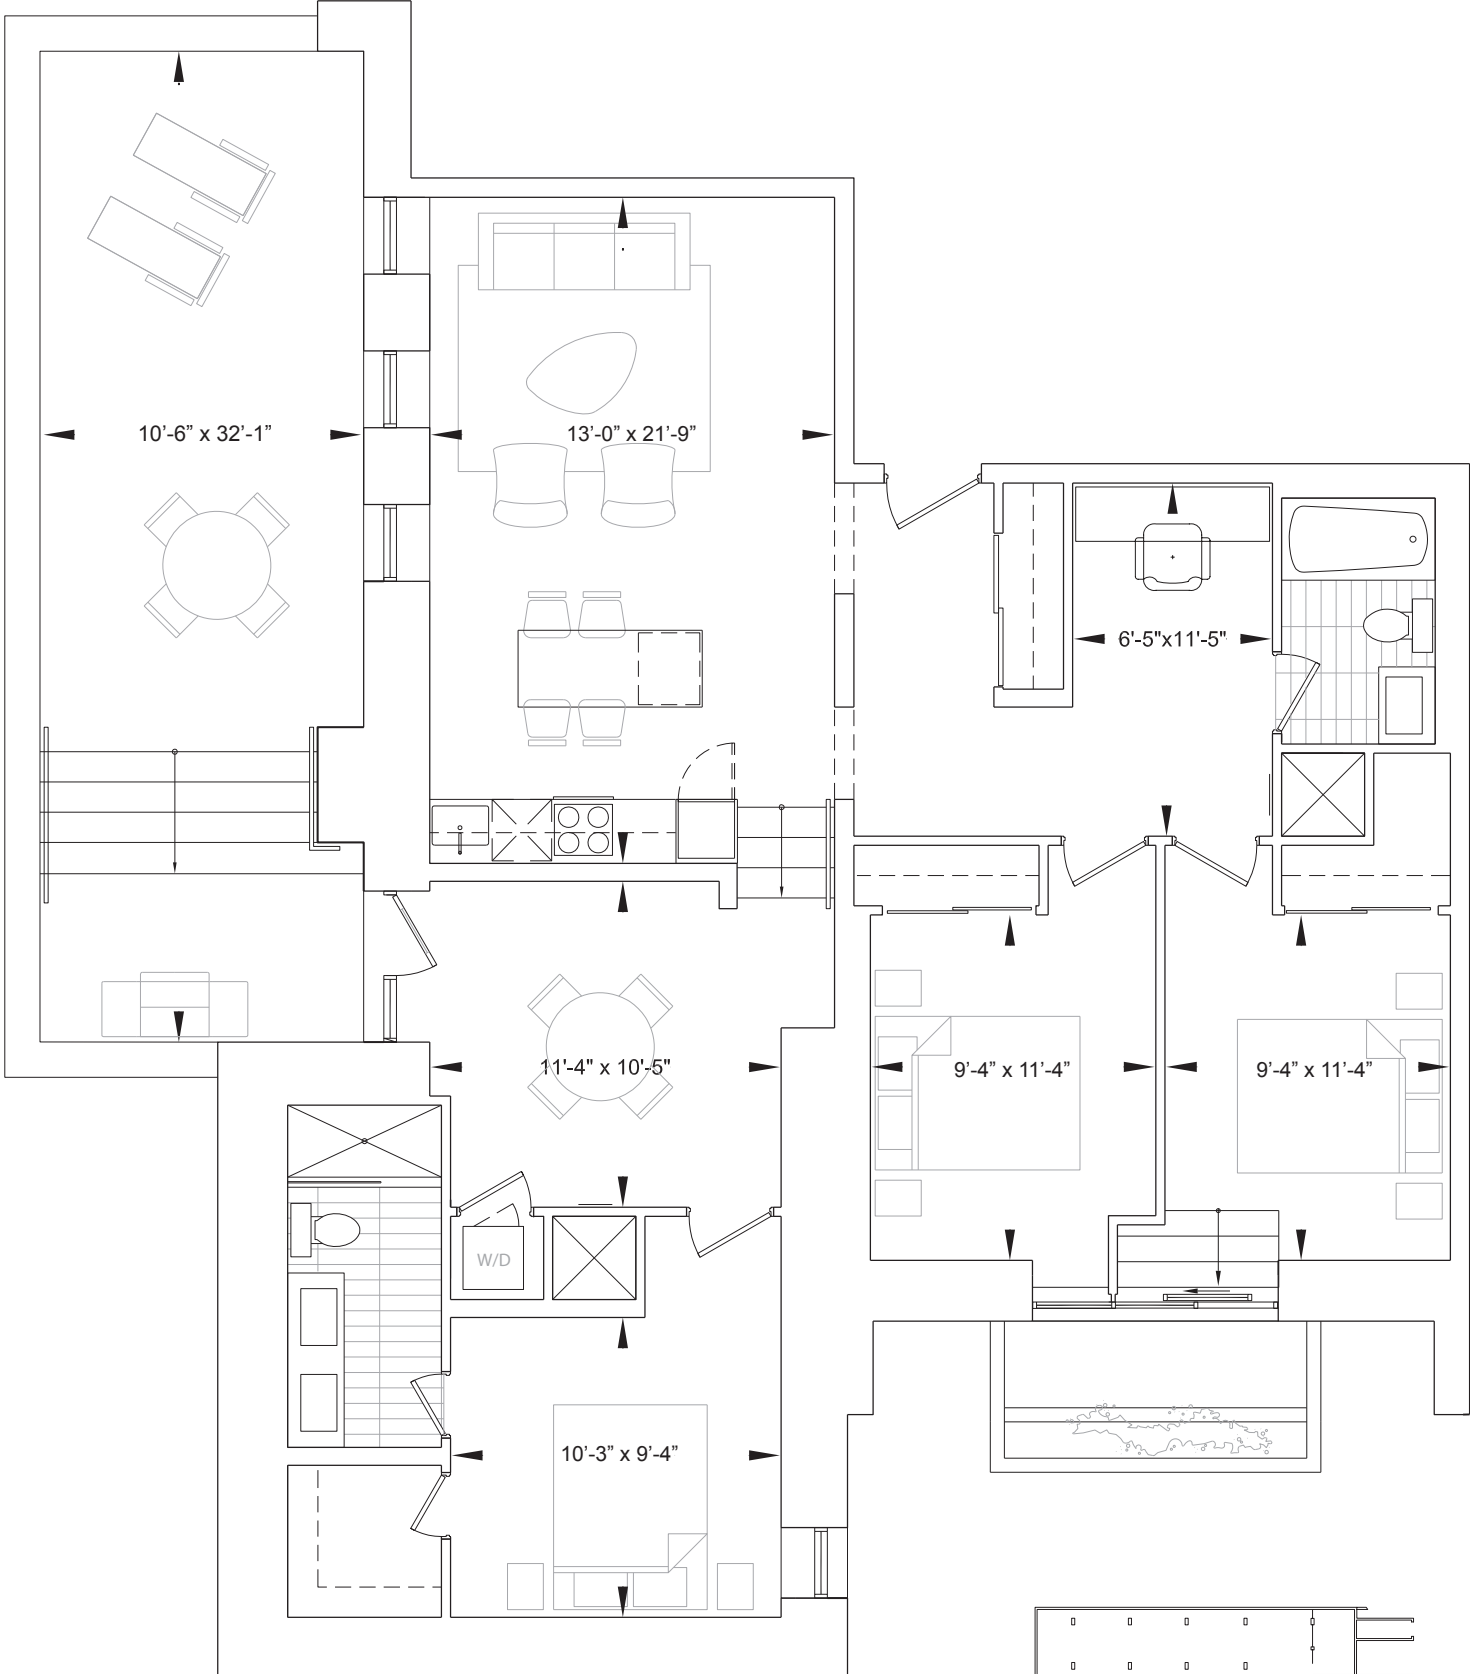

Garden Suite 3

3 Bed + 1 Den 1440 Sq. Ft. + 339 Sq. Ft. Patio

archlofts.com | 416-800-8796

All areas and stated room dimensions are approximate. Sizes and specifications are subject to change without notice. April 2017. E. & O.E.