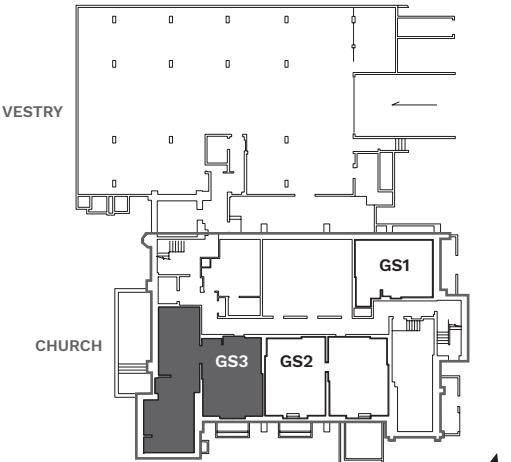

Garden Suite 3

3 Bed + 1 Den 1440 Sq. Ft. + 339 Sq. Ft. Patio

archlofts.com | 416-800-8796

All areas and stated room dimensions are approximate. Sizes and specifications are subject to change without notice. April 2017. E. & O.E.