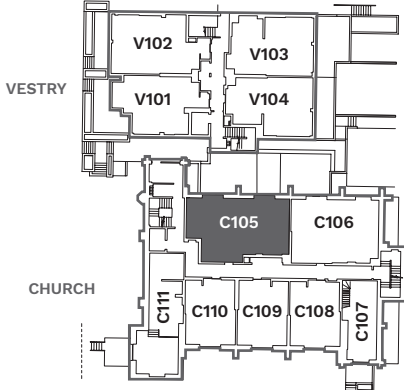

# Church 105

2 Bed 1004 Sq. Ft. + 442 Sq. Ft. Patio

archlofts.com | 416-800-8796

All areas and stated room dimensions are approximate. Sizes and specifications are subject to change without notice. April 2017. E. & O.E.