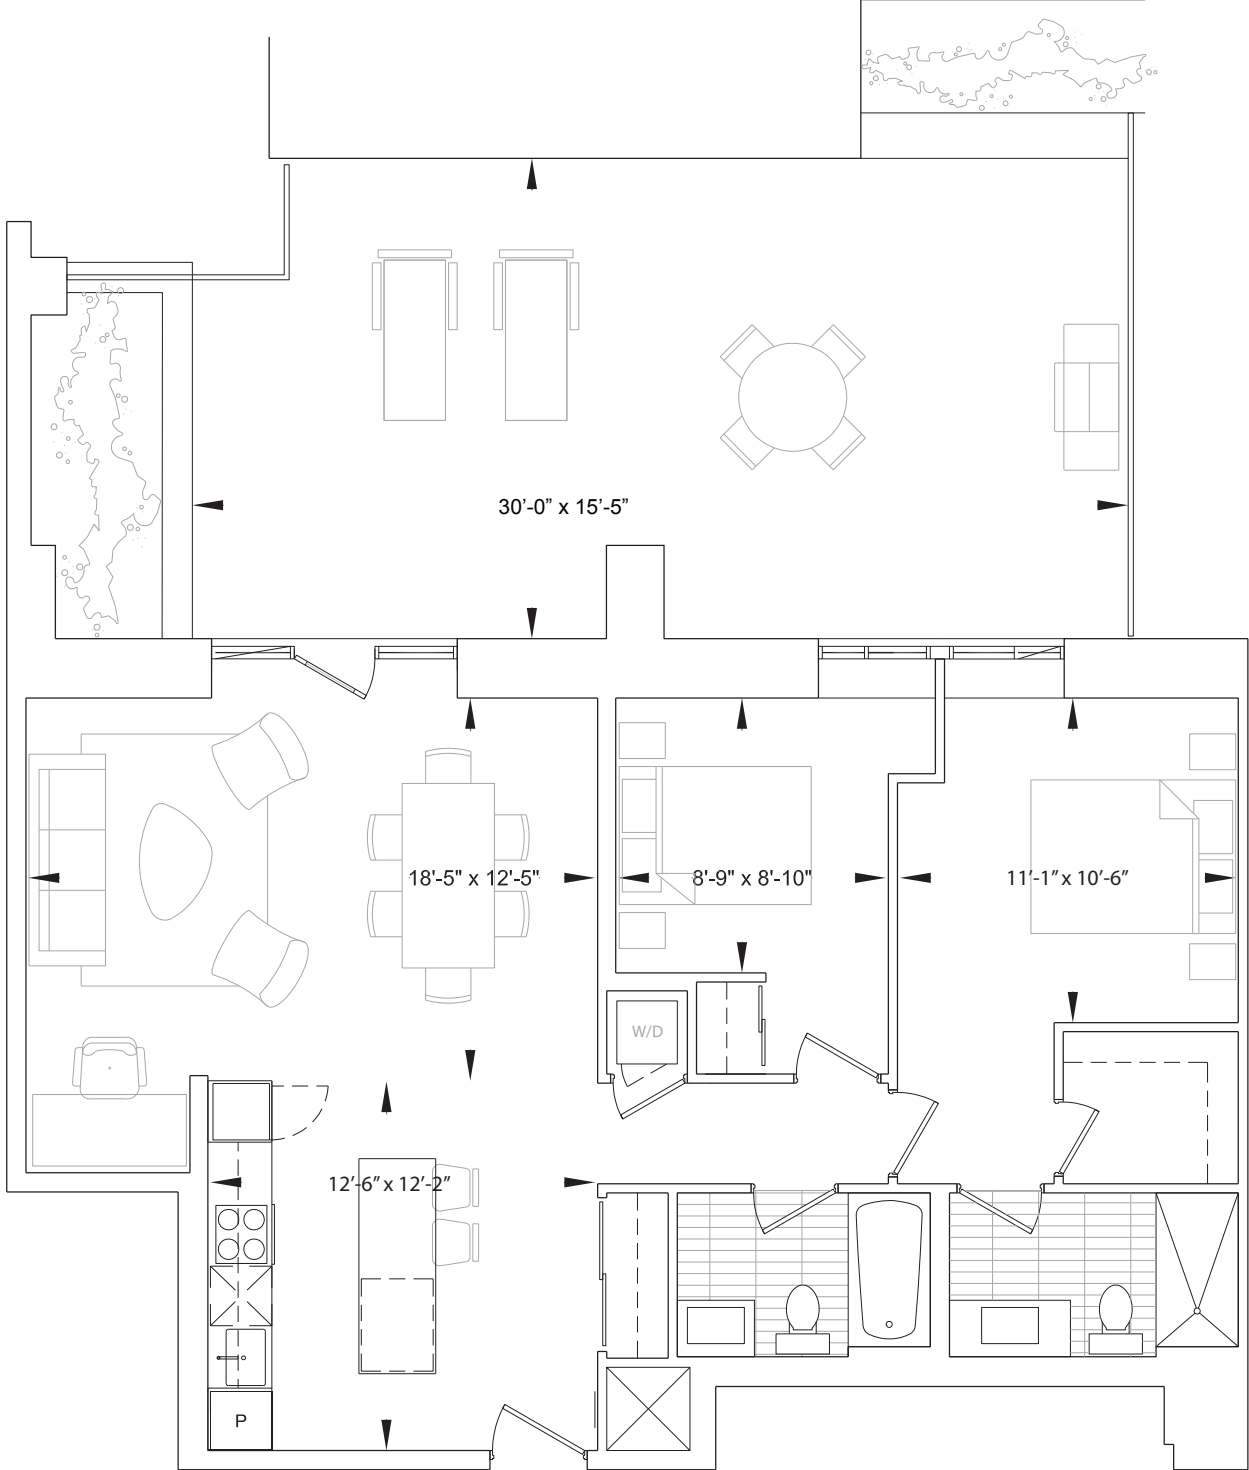

# Church 105

2 Bed 1004 Sq. Ft. + 442 Sq. Ft. Patio

archlofts.com | 416-800-8796

All areas and stated room dimensions are approximate. Sizes and specifications are subject to change without notice. April 2017. E. & O.E.