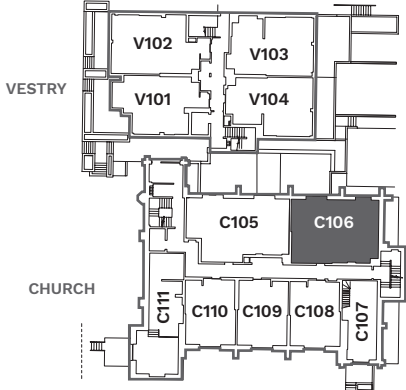

# Church 106

2 Bed 978 Sq. Ft. + 293 Sq. Ft. Patio

archlofts.com | 416-800-8796

All areas and stated room dimensions are approximate. Sizes and specifications are subject to change without notice. April 2017. E. & O.E.