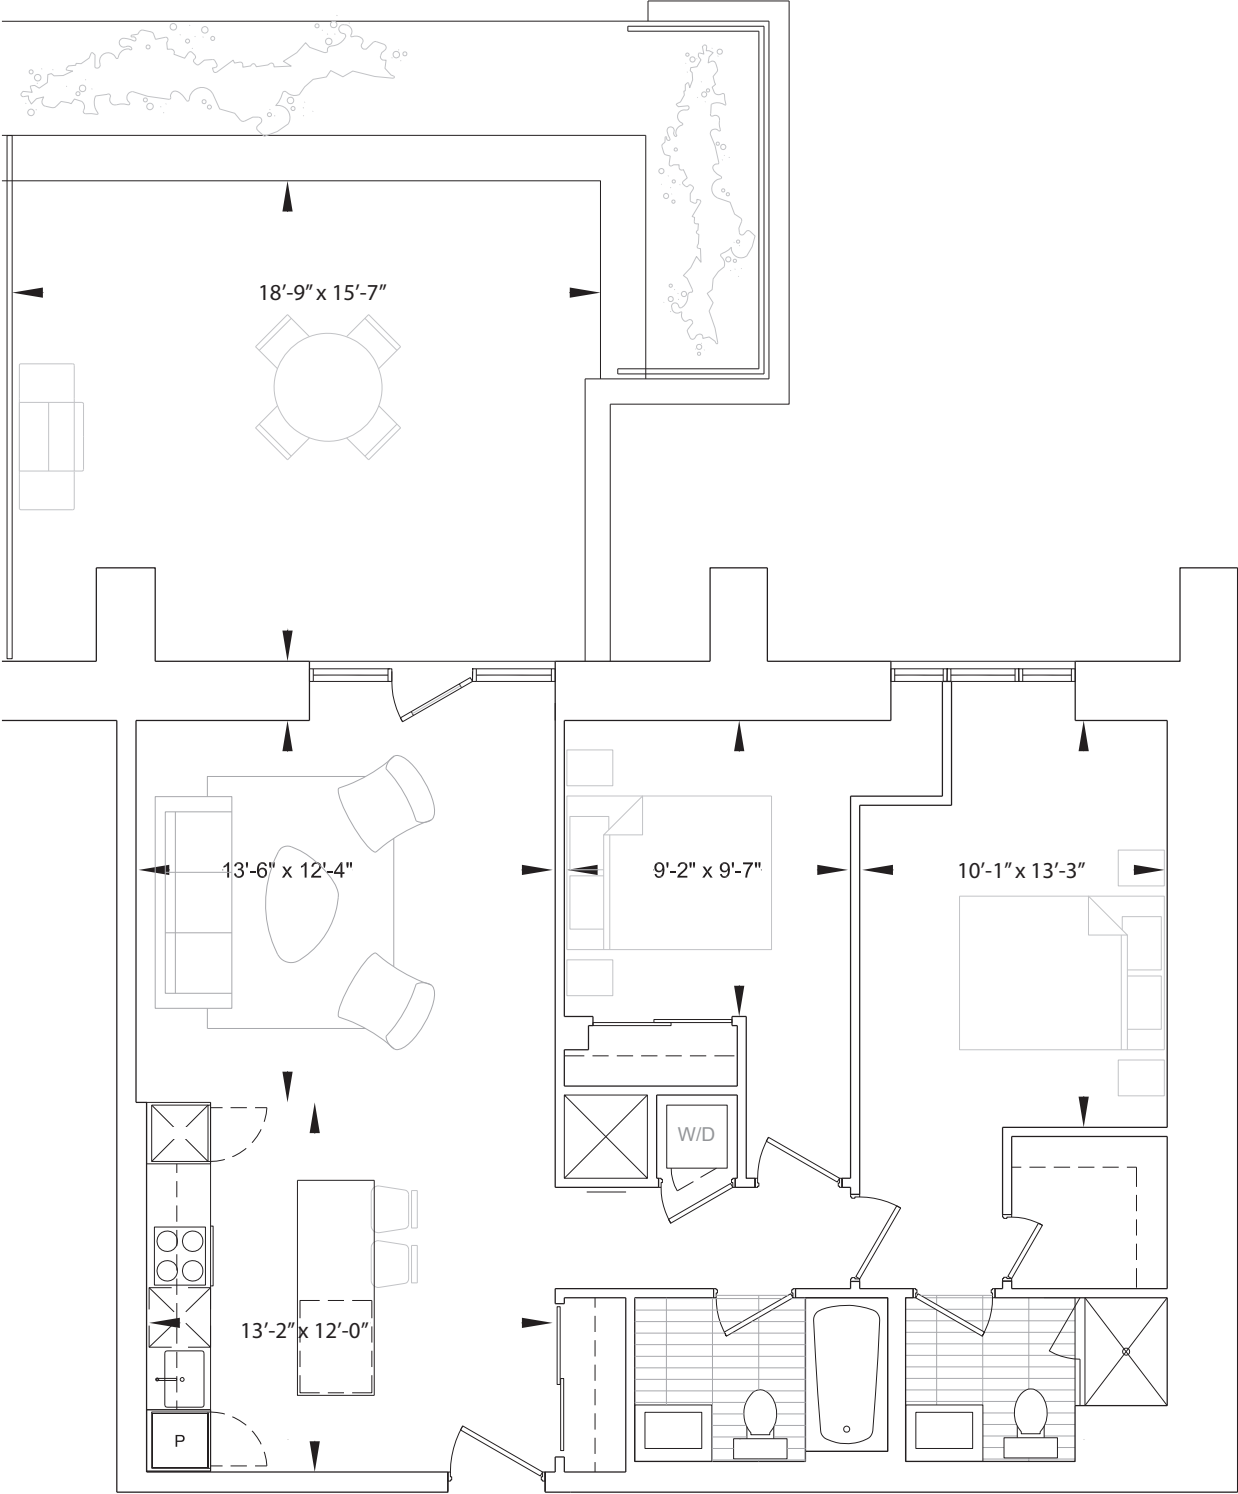

# Church 106

2 Bed 978 Sq. Ft. + 293 Sq. Ft. Patio

archlofts.com | 416-800-8796

All areas and stated room dimensions are approximate. Sizes and specifications are subject to change without notice. April 2017. E. & O.E.