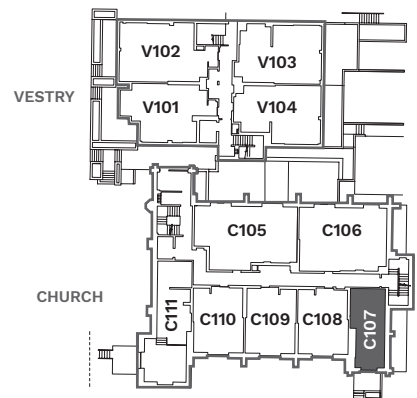

Church 107

1 Bed 1059 Sq. Ft. + 69 Sq. Ft. Terrace

archlofts.com | 416-800-8796

All areas and stated room dimensions are approximate. Sizes and specifications are subject to change without notice.
April 2017. E. & O.E.