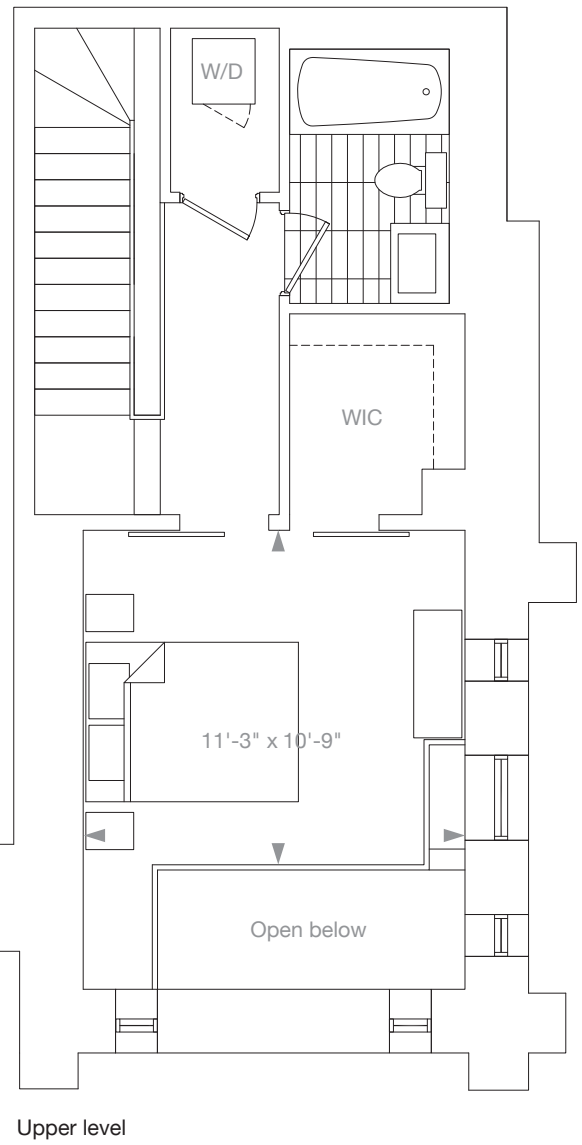

Church 107

1 Bed 1059 Sq. Ft. + 69 Sq. Ft. Terrace

archlofts.com | 416-800-8796

All areas and stated room dimensions are approximate. Sizes and specifications are subject to change without notice.
April 2017. E. & O.E.