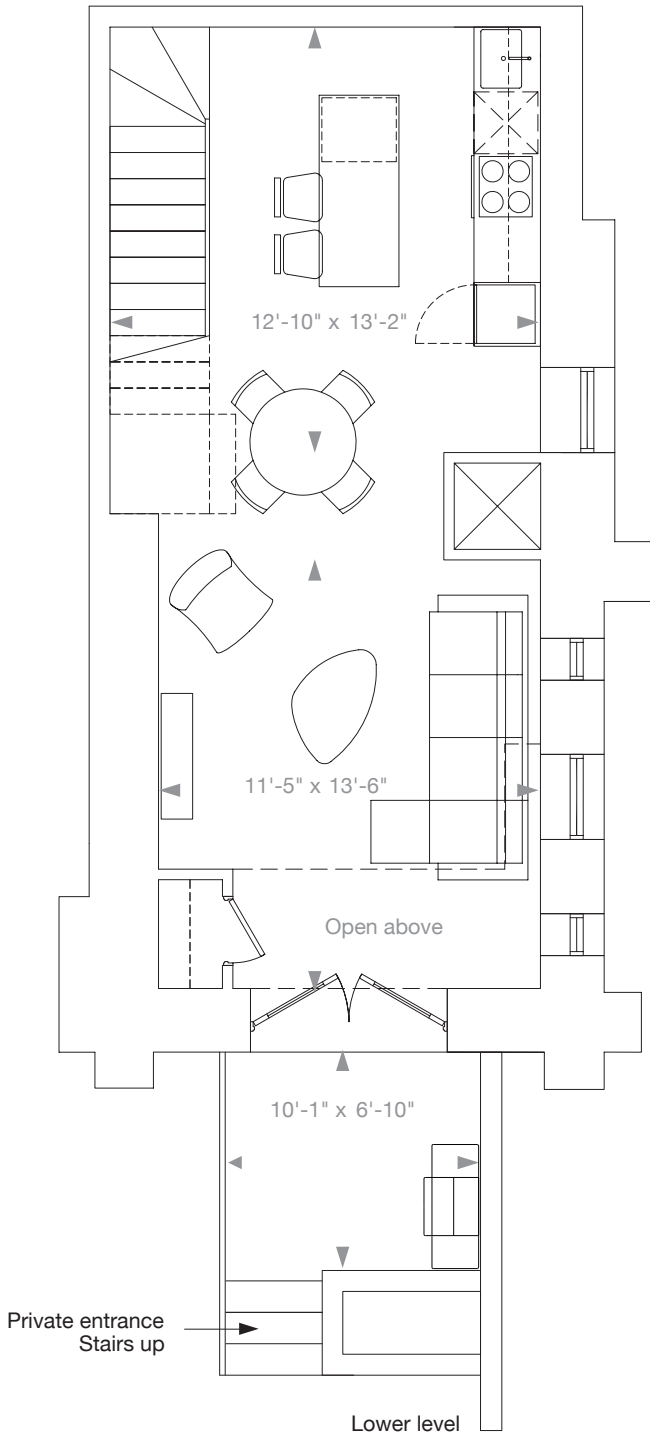

Church 107

1 Bed 1059 Sq. Ft. + 69 Sq. Ft. Terrace

archlofts.com | 416-800-8796

All areas and stated room dimensions are approximate. Sizes and specifications are subject to change without notice.
April 2017. E. & O.E.