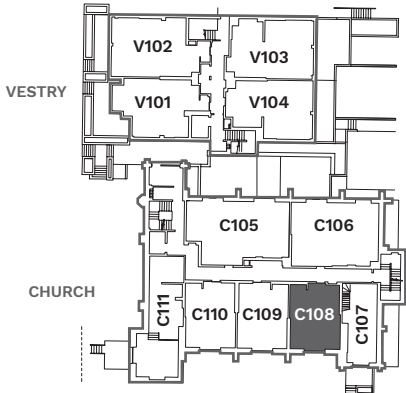

Church 108

1 Bed 565 Sq. Ft.

archlofts.com | 416-800-8796

All areas and stated room dimensions are approximate. Sizes and specifications are subject to change without notice. April 2017. E. & O.E.