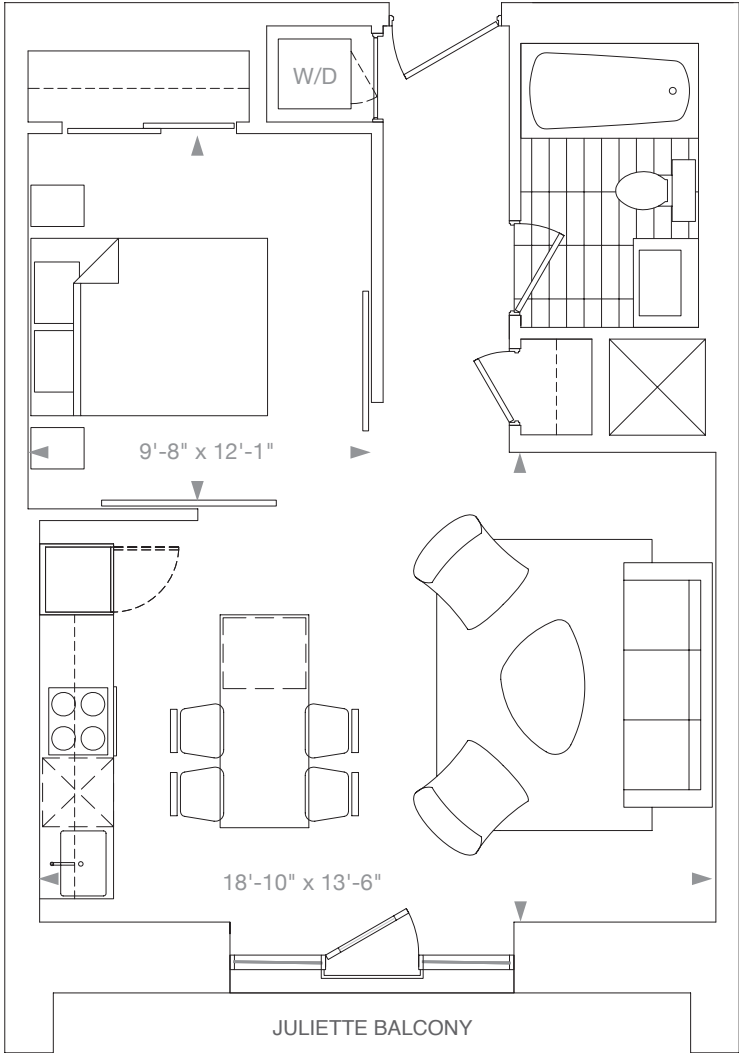

Church 108

1 Bed 565 Sq. Ft.

archlofts.com | 416-800-8796

All areas and stated room dimensions are approximate. Sizes and specifications are subject to change without notice. April 2017. E. & O.E.