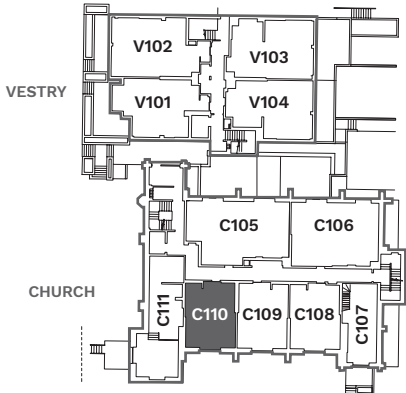

Church 110

1 Bed 565 Sq. Ft.

archlofts.com | 416-800-8796

All areas and stated room dimensions are approximate. Sizes and specifications are subject to change without notice. April 2017. E. & O.E.