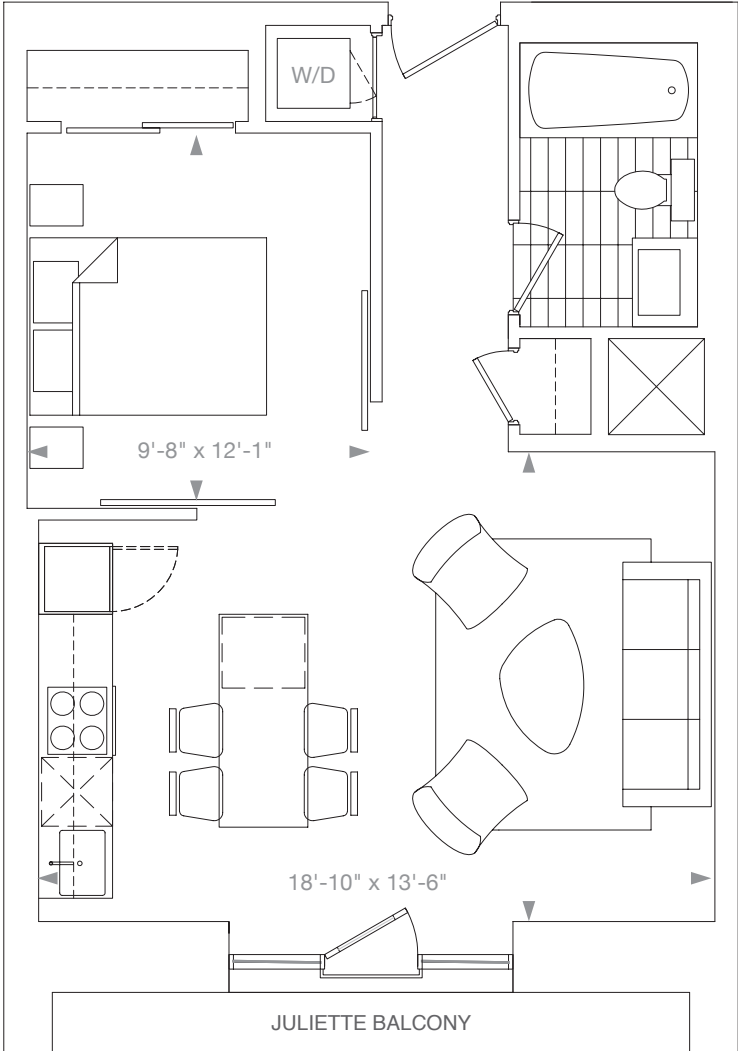

Church 110

1 Bed 565 Sq. Ft.

archlofts.com | 416-800-8796

All areas and stated room dimensions are approximate. Sizes and specifications are subject to change without notice. April 2017. E. & O.E.