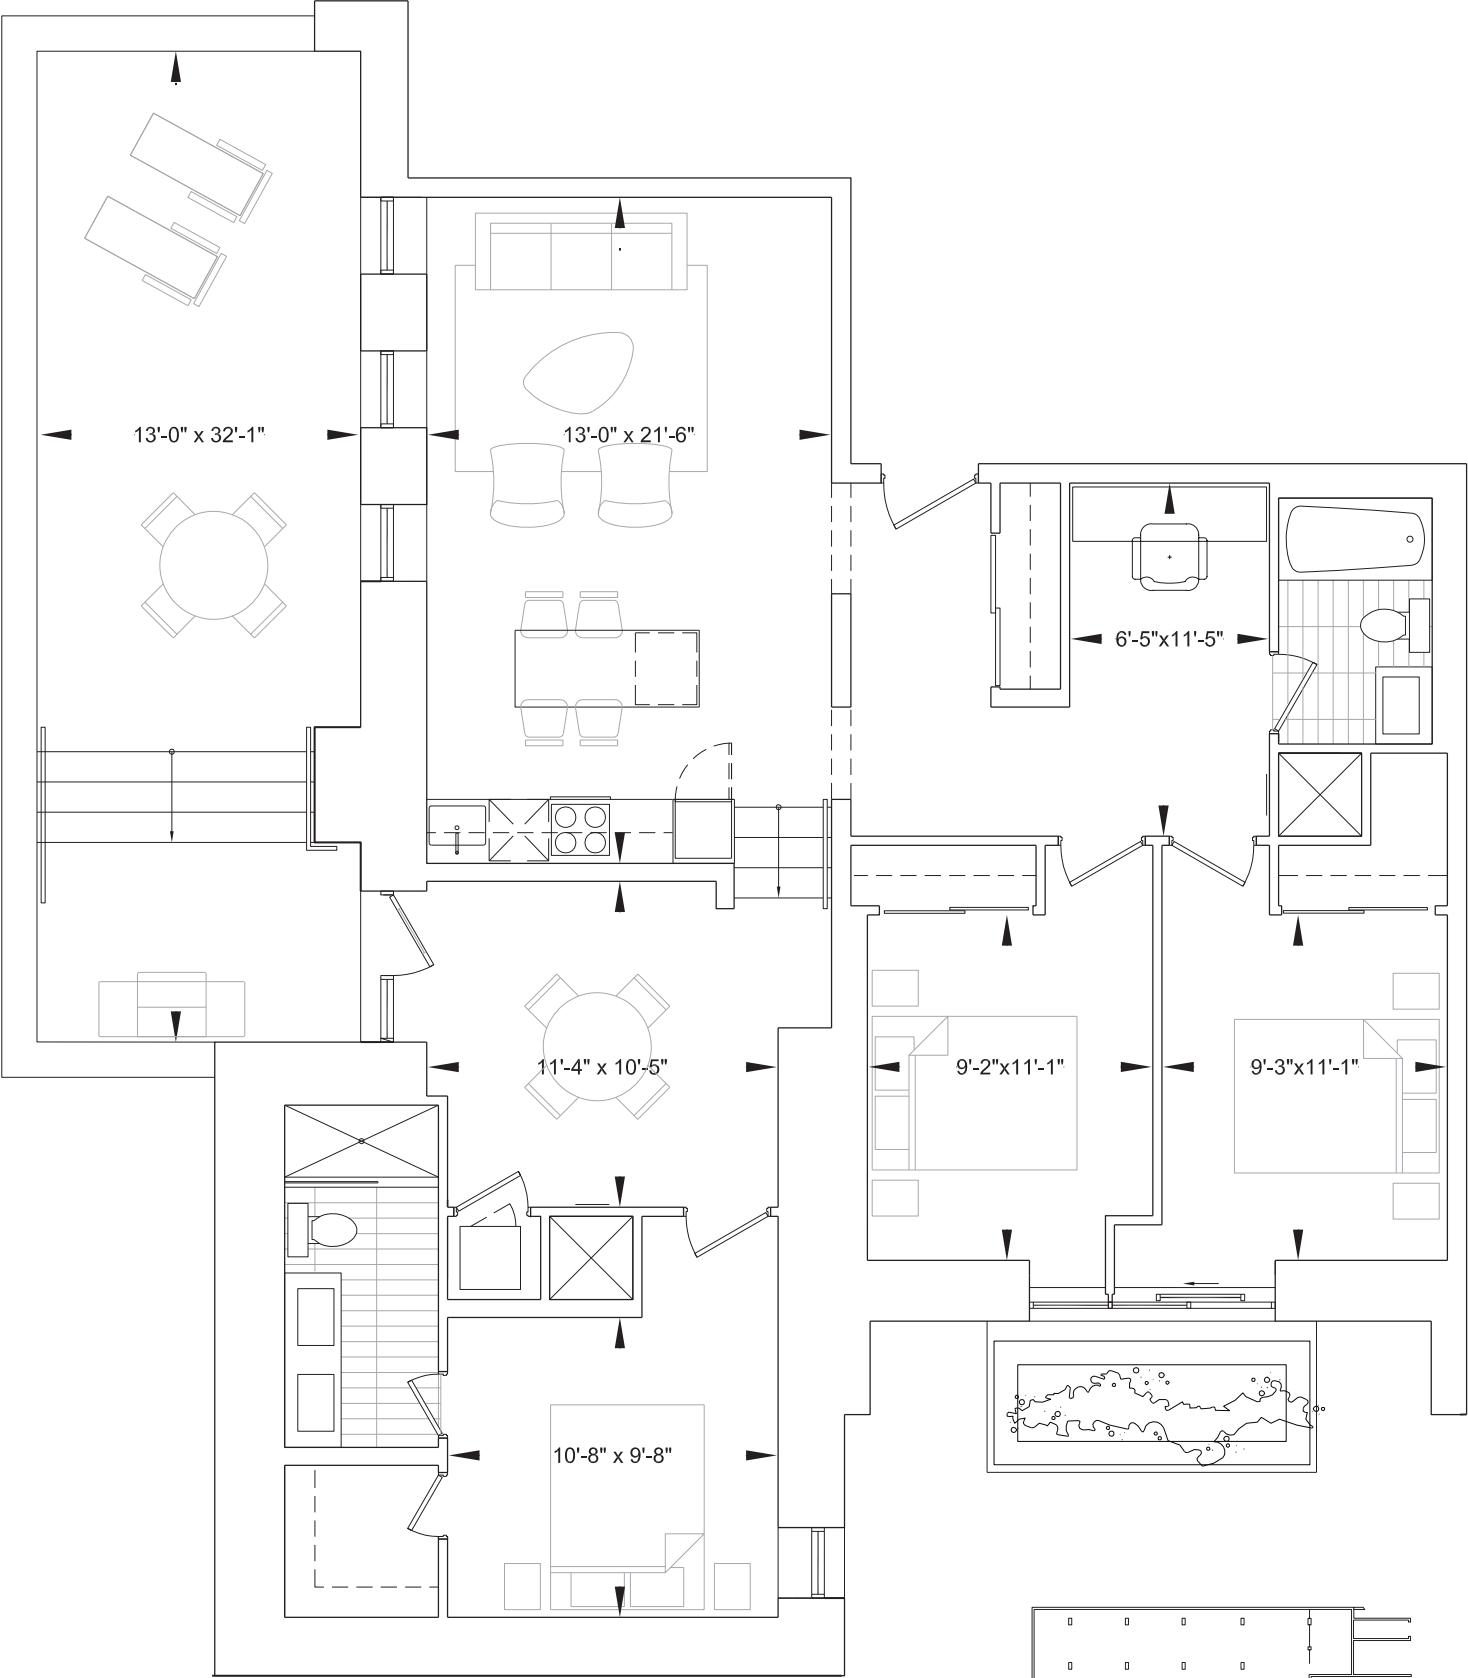

# Garden Suite 3

3 Bed + 2 Den 1426 Sq. Ft. + 493 Sq. Ft. Patio

archlofts.com | 416-800-8796

All areas and stated room dimensions are approximate. Sizes and specifications are subject to change without notice. December 2016. E. & O.E.