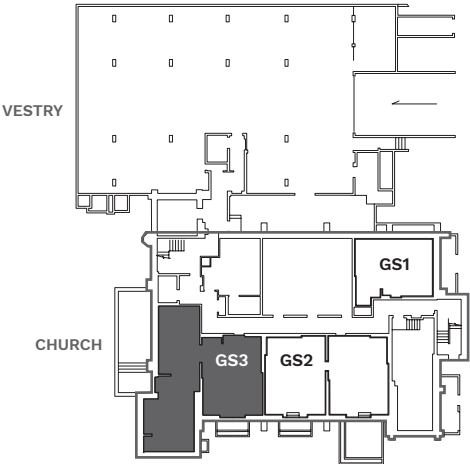

# Garden Suite 3

3 Bed + 2 Den 1426 Sq. Ft. + 493 Sq. Ft. Patio

archlofts.com | 416-800-8796

All areas and stated room dimensions are approximate. Sizes and specifications are subject to change without notice. December 2016. E. & O.E.