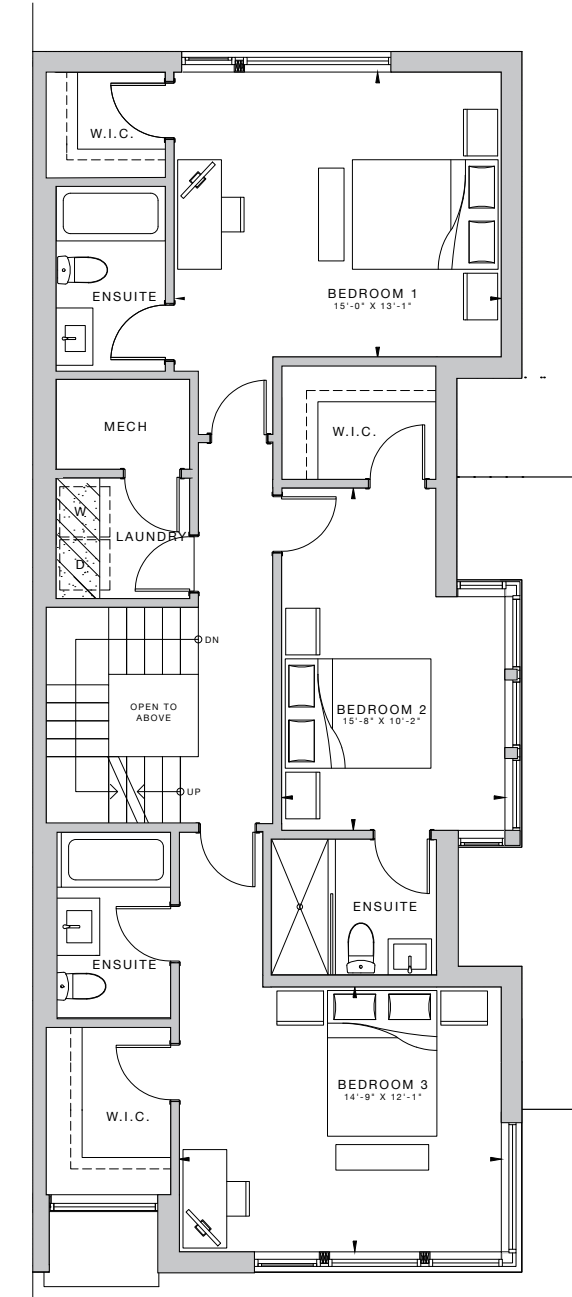

35 & 36 VINCE

5 Bedroom, 5 Full Baths + Powder
 3,870 SQ.FT. including finished lower level with separate entry

Dimensions, specifications, layouts and materials are approximate only and are subject to change without notice. Tile patterns may vary. Window size and location may vary. Actual usable floor space may vary from stated floor area. Bulkheads required for mechanical purposes such as kitchen and washroom exhausts and heating and cooling ducts have not been indicated. Illustrations are artist's concept.