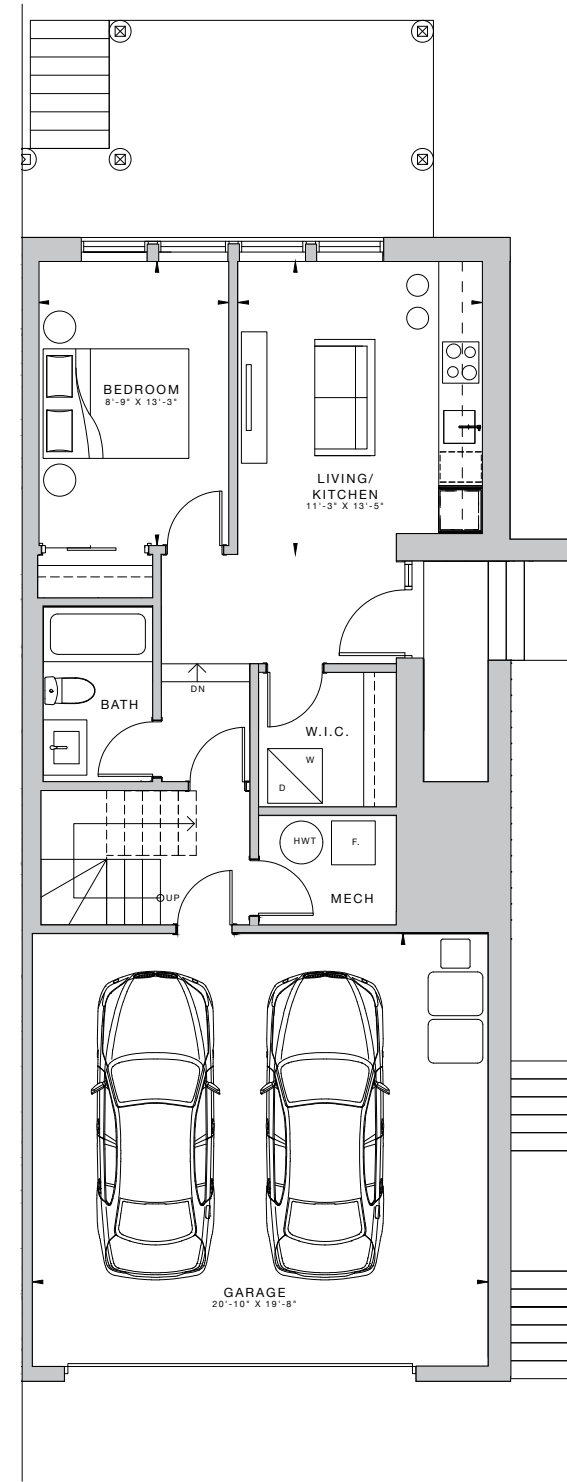

35 & 36 VINCE

5 Bedroom, 5 Full Baths + Powder
 3,870 SQ.FT. including finished lower level with separate entry

Dimensions, specifications, layouts and materials are approximate only and are subject to change without notice. Tile patterns may vary. Window size and location may vary. Actual usable floor space may vary from stated floor area. Bulkheads required for mechanical purposes such as kitchen and washroom exhausts and heating and cooling ducts have not been indicated. Illustrations are artist's concept.