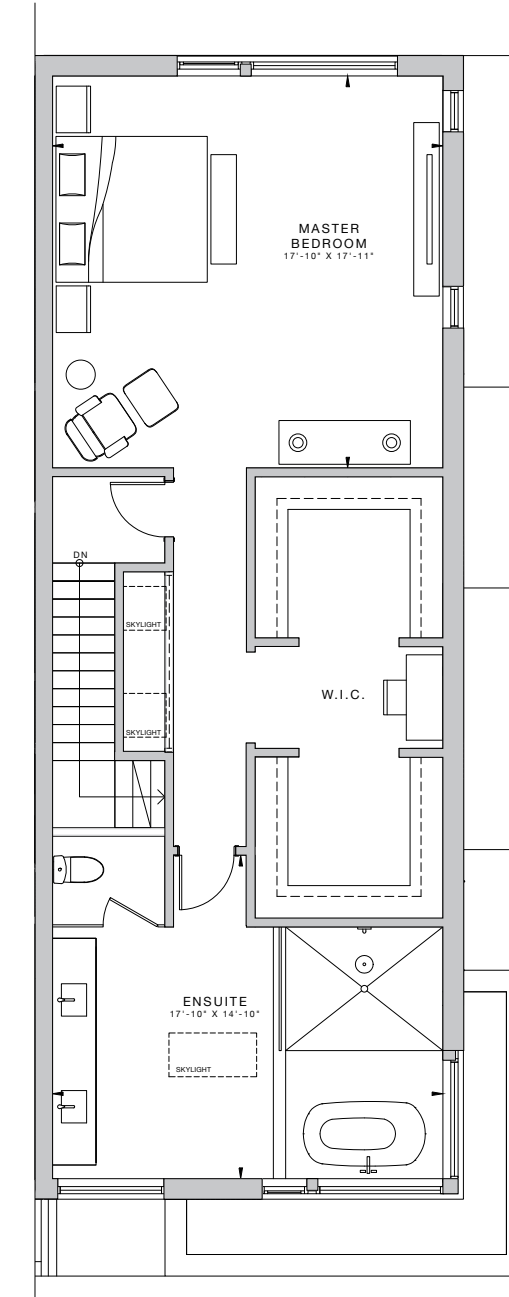

35 & 36 VINCE

5 Bedroom, 5 Full Baths + Powder
 3,870 SQ.FT. including finished lower level with separate entry

Dimensions, specifications, layouts and materials are approximate only and are subject to change without notice. Tile patterns may vary. Window size and location may vary. Actual usable floor space may vary from stated floor area. Bulkheads required for mechanical purposes such as kitchen and washroom exhausts and heating and cooling ducts have not been indicated. Illustrations are artist's concept.