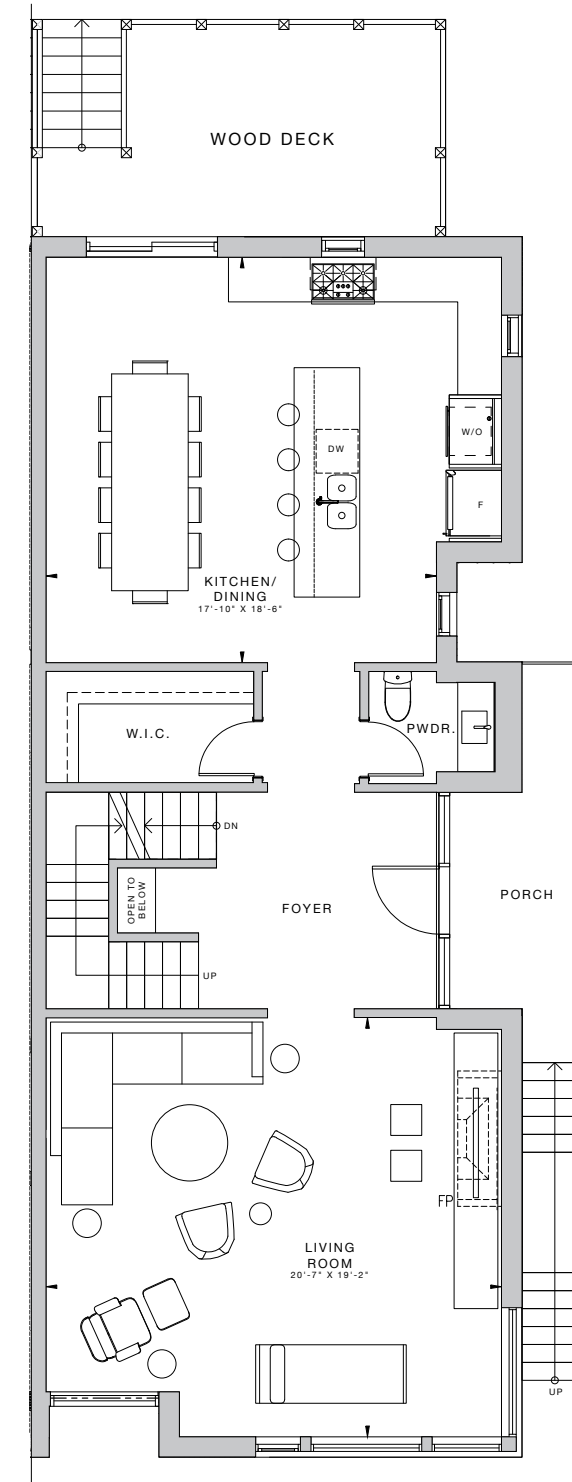

35 & 36 VINCE

5 Bedroom, 5 Full Baths + Powder
 3,870 SQ.FT. including finished lower level with separate entry

Dimensions, specifications, layouts and materials are approximate only and are subject to change without notice. Tile patterns may vary. Window size and location may vary. Actual usable floor space may vary from stated floor area. Bulkheads required for mechanical purposes such as kitchen and washroom exhausts and heating and cooling ducts have not been indicated. Illustrations are artist's concept.