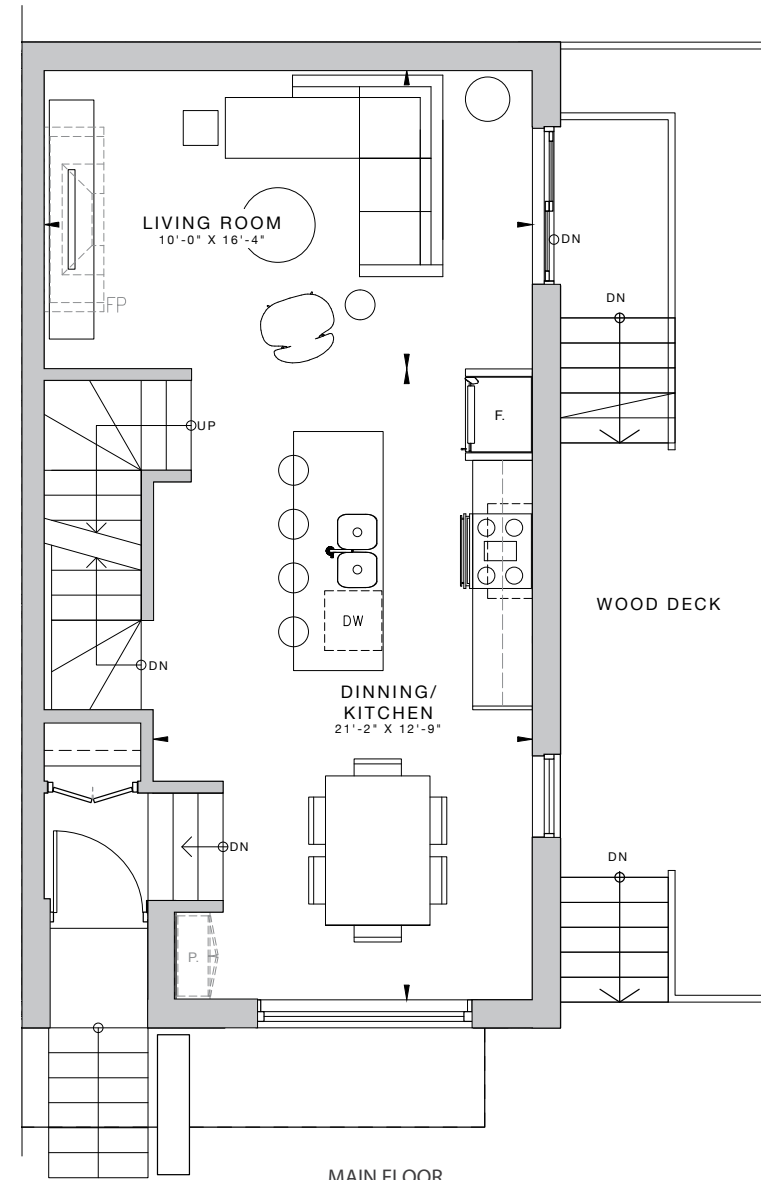

21 HEMLOCK

3 Bedroom, 3 Full Baths
 1,934 SQ.FT. including finished lower level

Dimensions, specifications, layouts and materials are approximate only and are subject to change without notice. Tile patterns may vary. Window size and location may vary. Actual usable floor space may vary from stated floor area. Bulkheads required for mechanical purposes such as kitchen and washroom exhausts and heating and cooling ducts have not been indicated. Illustrations are artist's concept.