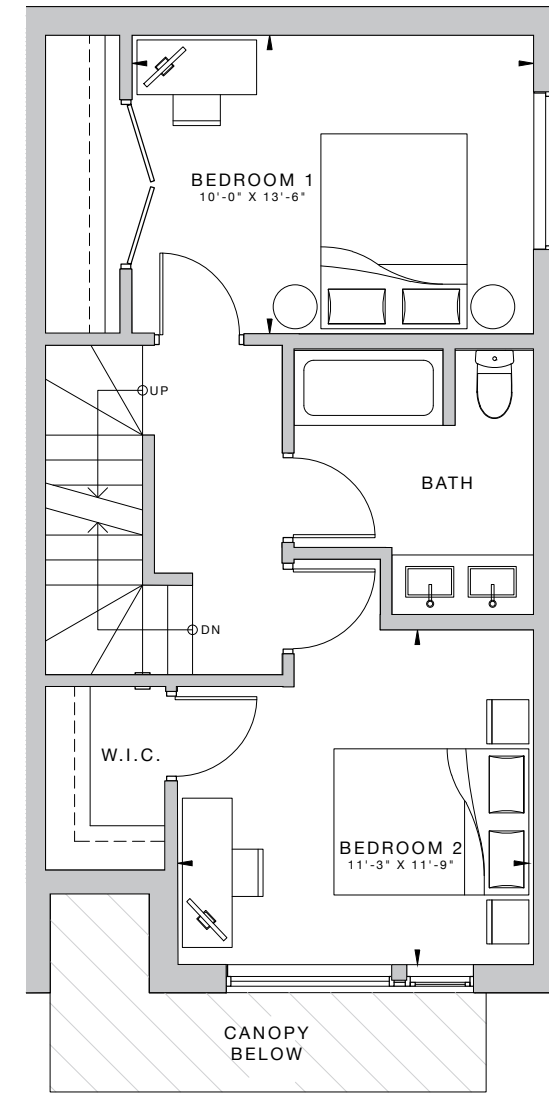

21 HEMLOCK

3 Bedroom, 3 Full Baths
 1,934 SQ.FT. including finished lower level

Dimensions, specifications, layouts and materials are approximate only and are subject to change without notice. Tile patterns may vary. Window size and location may vary. Actual usable floor space may vary from stated floor area. Bulkheads required for mechanical purposes such as kitchen and washroom exhausts and heating and cooling ducts have not been indicated. Illustrations are artist's concept.