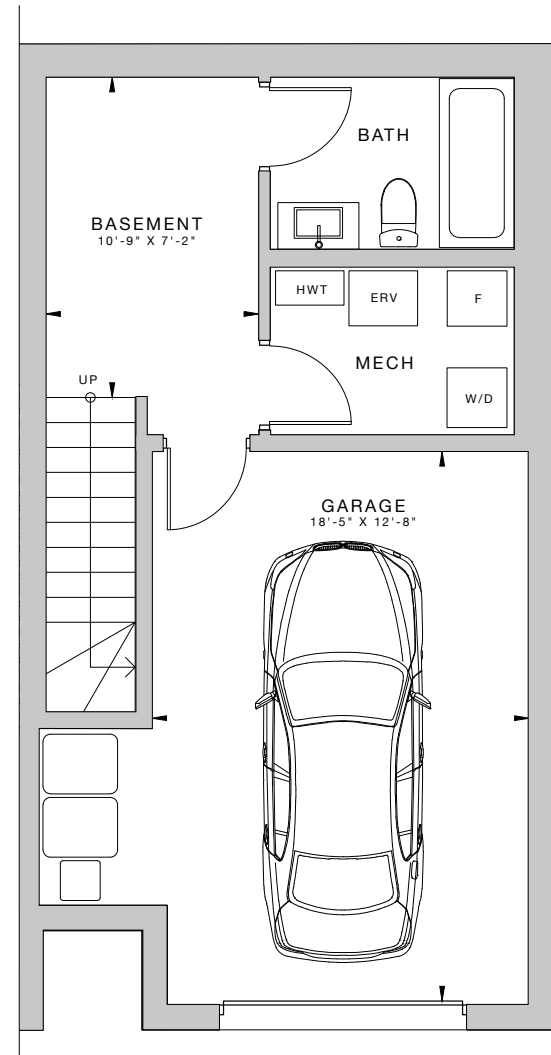

21 HEMLOCK

3 Bedroom, 3 Full Baths
 1,934 SQ.FT. including finished lower level

Dimensions, specifications, layouts and materials are approximate only and are subject to change without notice. Tile patterns may vary. Window size and location may vary. Actual usable floor space may vary from stated floor area. Bulkheads required for mechanical purposes such as kitchen and washroom exhausts and heating and cooling ducts have not been indicated. Illustrations are artist's concept.