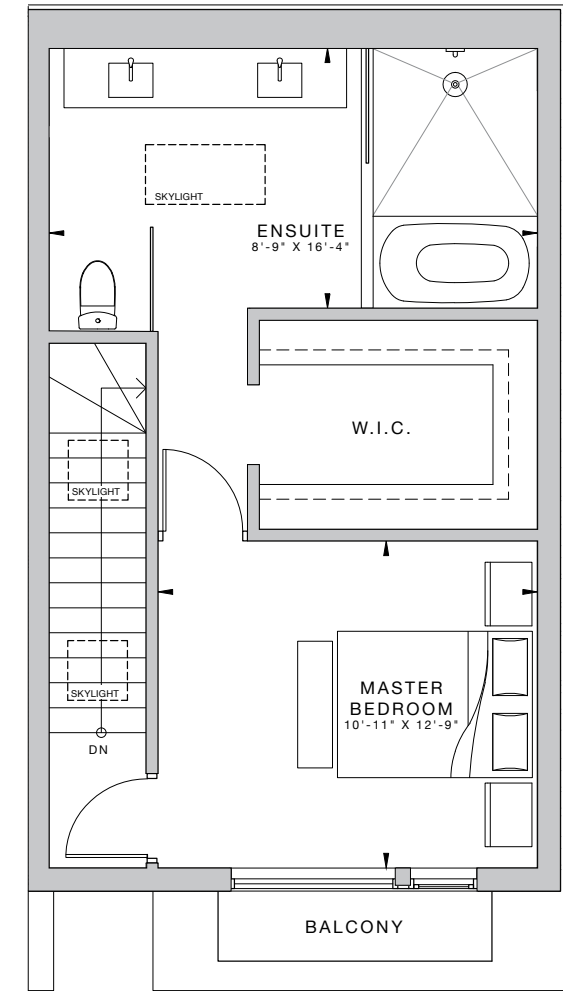

21 HEMLOCK

3 Bedroom, 3 Full Baths
 1,934 SQ.FT. including finished lower level

Dimensions, specifications, layouts and materials are approximate only and are subject to change without notice. Tile patterns may vary. Window size and location may vary. Actual usable floor space may vary from stated floor area. Bulkheads required for mechanical purposes such as kitchen and washroom exhausts and heating and cooling ducts have not been indicated. Illustrations are artist's concept.