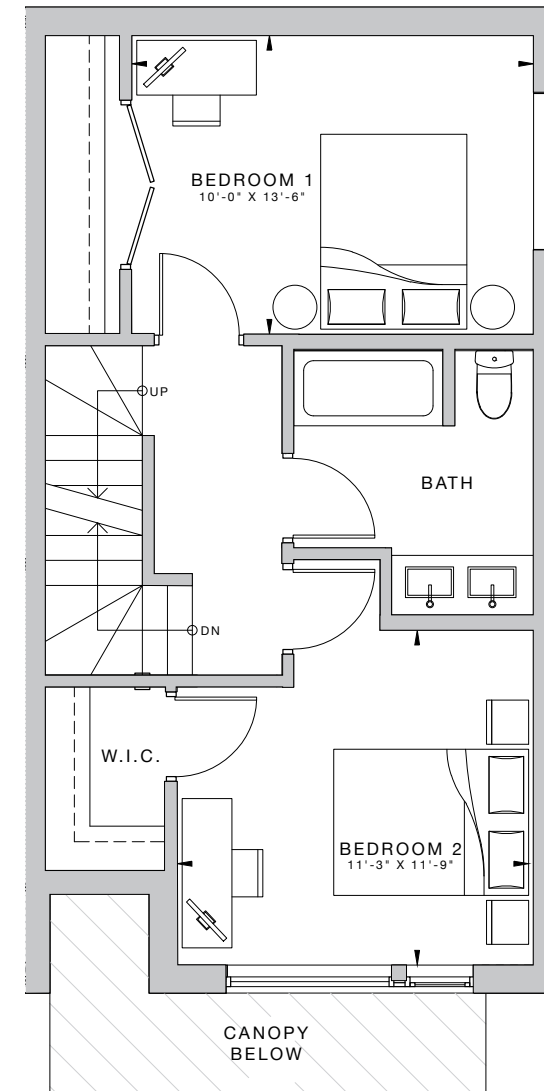

# 3 VINCE

3 Bedroom, 3 Full Baths  
2,133 SQ.FT. including finished lower level

Dimensions, specifications, layouts and materials are approximate only and are subject to change without notice. Tile patterns may vary. Window size and location may vary. Actual usable floor space may vary from stated floor area. Bulkheads required for mechanical purposes such as kitchen and washroom exhausts and heating and cooling ducts have not been indicated. Illustrations are artist's concept.

LOWER LEVEL  
271 SQ.FT.

MAIN FLOOR  
653 SQ.FT.

SECOND FLOOR  
653 SQ.FT.

THIRD FLOOR  
556 SQ.FT.

pauljohnston.com  
unique urban homes