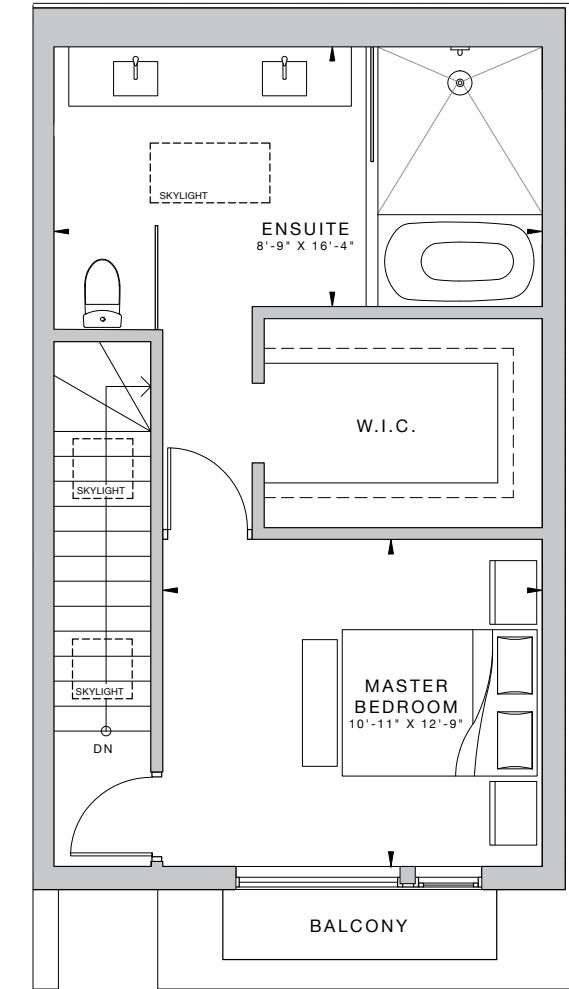

# 3 VINCE

3 Bedroom, 3 Full Baths  
2,133 SQ.FT. including finished lower level

Dimensions, specifications, layouts and materials are approximate only and are subject to change without notice. Tile patterns may vary. Window size and location may vary. Actual usable floor space may vary from stated floor area. Bulkheads required for mechanical purposes such as kitchen and washroom exhausts and heating and cooling ducts have not been indicated. Illustrations are artist's concept.

LOWER LEVEL  
271 SQ.FT.

MAIN FLOOR  
653 SQ.FT.

SECOND FLOOR  
653 SQ.FT.

THIRD FLOOR  
556 SQ.FT.

pauljohnston.com  
unique urban homes