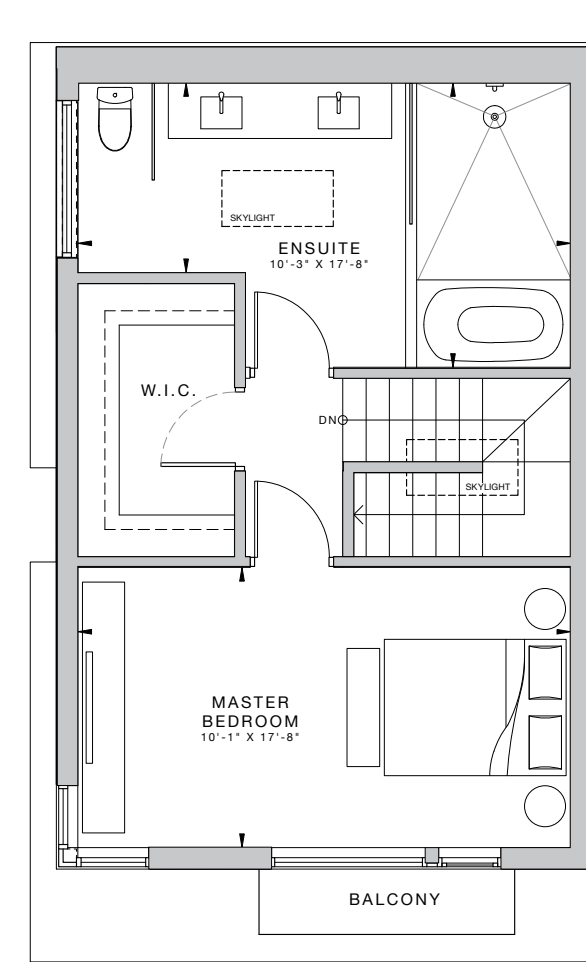

3 VINCE

3 Bedroom, 3 Full Baths + Powder
2,133 SQ.FT. including finished lower level

Dimensions, specifications, layouts and materials are approximate only and are subject to change without notice. Tile patterns may vary. Window size and location may vary. Actual usable floor space may vary from stated floor area. Bulkheads required for mechanical purposes such as kitchen and washroom exhausts and heating and cooling ducts have not been indicated. Illustrations are artist's concept.

LOWER LEVEL
271 SQ.FT.

MAIN FLOOR
653 SQ.FT.

SECOND FLOOR
653 SQ.FT.

THIRD FLOOR
556 SQ.FT.

pauljohnston.com
unique urban homes