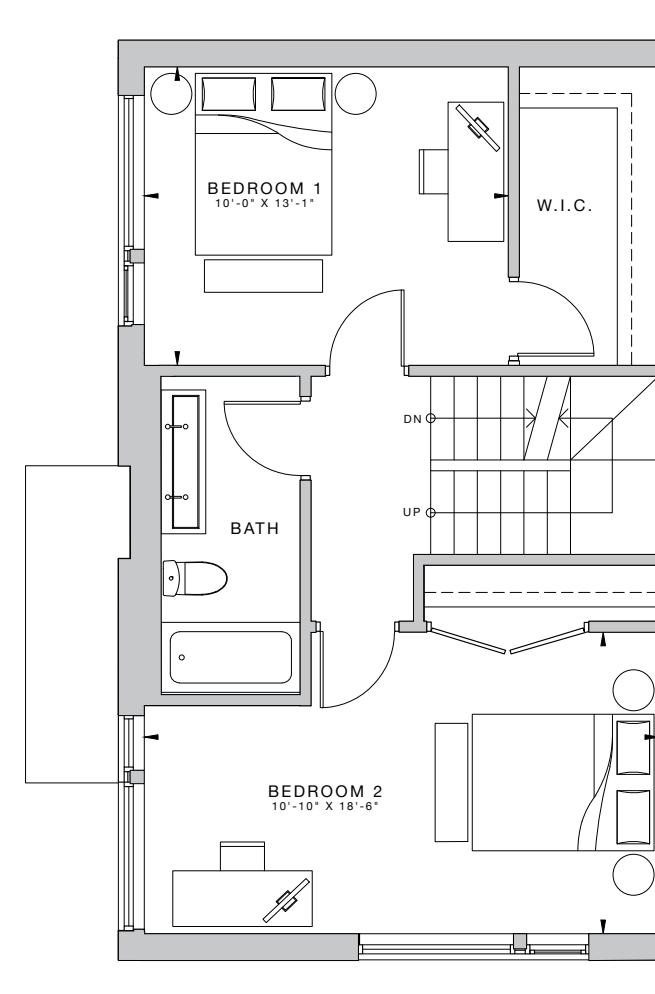

3 VINCE

3 Bedroom, 3 Full Baths + Powder
2,133 SQ.FT. including finished lower level

Dimensions, specifications, layouts and materials are approximate only and are subject to change without notice. Tile patterns may vary. Window size and location may vary. Actual usable floor space may vary from stated floor area. Bulkheads required for mechanical purposes such as kitchen and washroom exhausts and heating and cooling ducts have not been indicated. Illustrations are artist's concept.

LOWER LEVEL
271 SQ.FT.

MAIN FLOOR
653 SQ.FT.

SECOND FLOOR
653 SQ.FT.

THIRD FLOOR
556 SQ.FT.

pauljohnston.com
unique urban homes