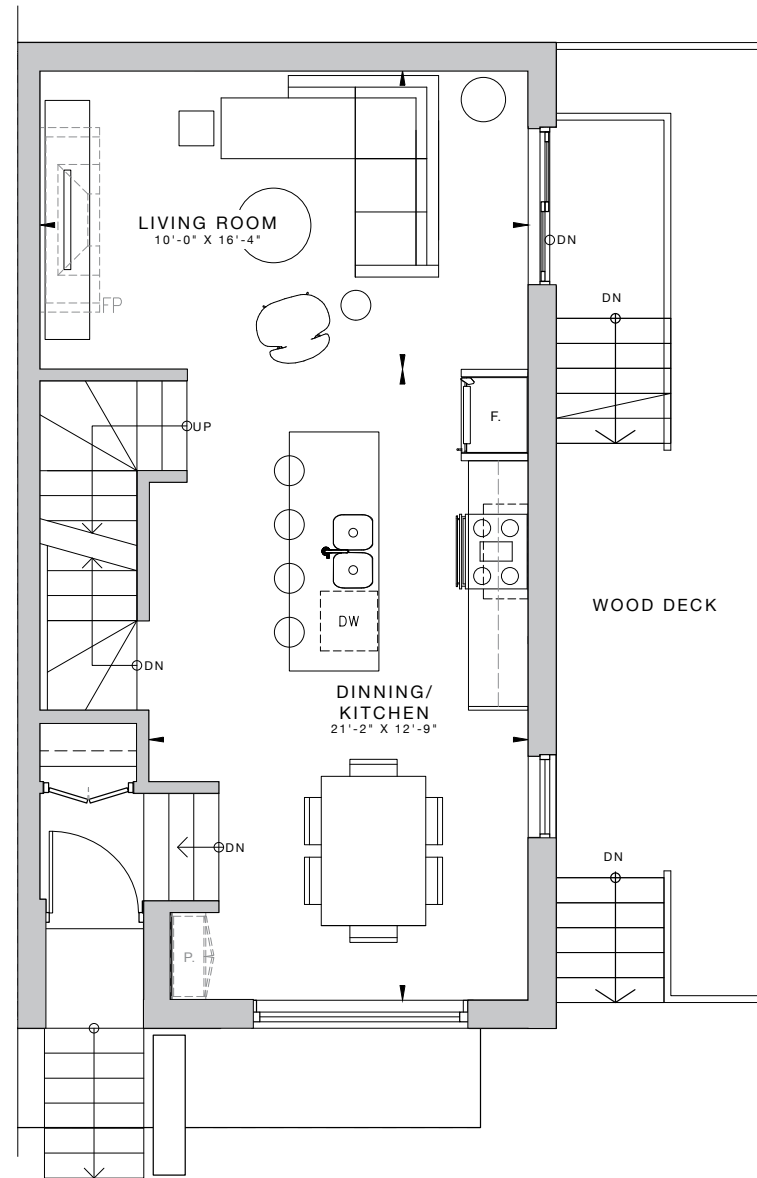

# 3 VINCE

3 Bedroom, 3 Full Baths  
2,133 SQ.FT. including finished lower level

Dimensions, specifications, layouts and materials are approximate only and are subject to change without notice. Tile patterns may vary. Window size and location may vary. Actual usable floor space may vary from stated floor area. Bulkheads required for mechanical purposes such as kitchen and washroom exhausts and heating and cooling ducts have not been indicated. Illustrations are artist's concept.

LOWER LEVEL  
271 SQ.FT.

MAIN FLOOR  
653 SQ.FT.

SECOND FLOOR  
653 SQ.FT.

THIRD FLOOR  
556 SQ.FT.

pauljohnston.com  
unique urban homes