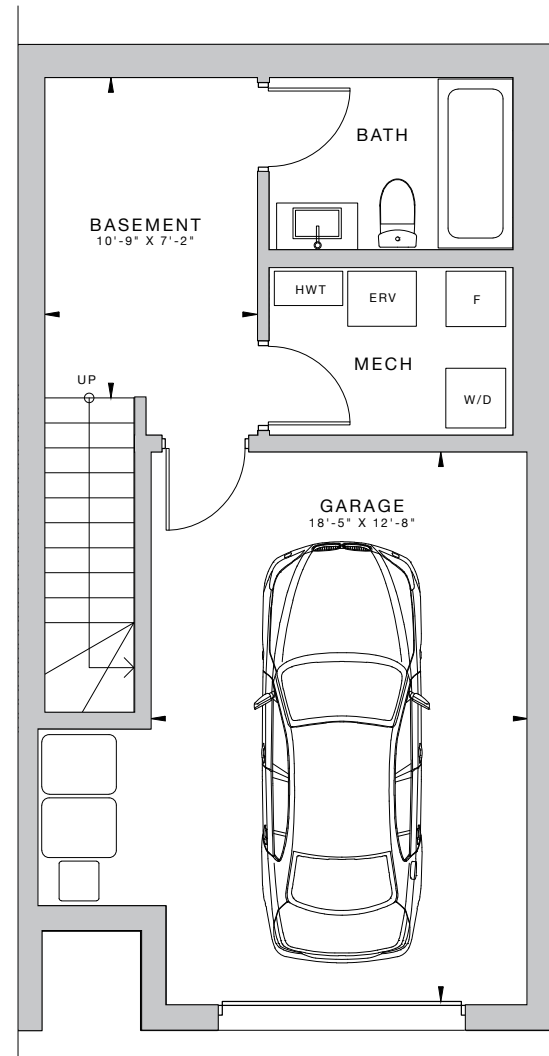

# 3 VINCE

3 Bedroom, 3 Full Baths  
2,133 SQ.FT. including finished lower level

Dimensions, specifications, layouts and materials are approximate only and are subject to change without notice. Tile patterns may vary. Window size and location may vary. Actual usable floor space may vary from stated floor area. Bulkheads required for mechanical purposes such as kitchen and washroom exhausts and heating and cooling ducts have not been indicated. Illustrations are artist's concept.

LOWER LEVEL  
271 SQ.FT.

MAIN FLOOR  
653 SQ.FT.

SECOND FLOOR  
653 SQ.FT.

THIRD FLOOR  
556 SQ.FT.

pauljohnston.com  
unique urban homes