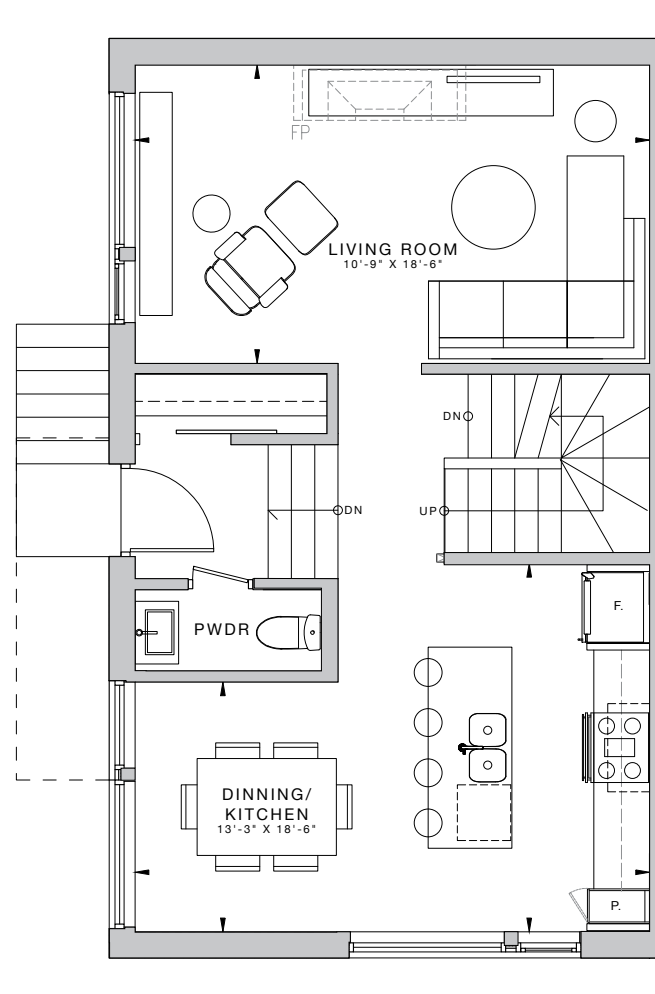

3 VINCE

3 Bedroom, 3 Full Baths + Powder
2,133 SQ.FT. including finished lower level

Dimensions, specifications, layouts and materials are approximate only and are subject to change without notice. Tile patterns may vary. Window size and location may vary. Actual usable floor space may vary from stated floor area. Bulkheads required for mechanical purposes such as kitchen and washroom exhausts and heating and cooling ducts have not been indicated. Illustrations are artist's concept.

LOWER LEVEL
271 SQ.FT.

MAIN FLOOR
653 SQ.FT.

SECOND FLOOR
653 SQ.FT.

THIRD FLOOR
556 SQ.FT.

pauljohnston.com
unique urban homes