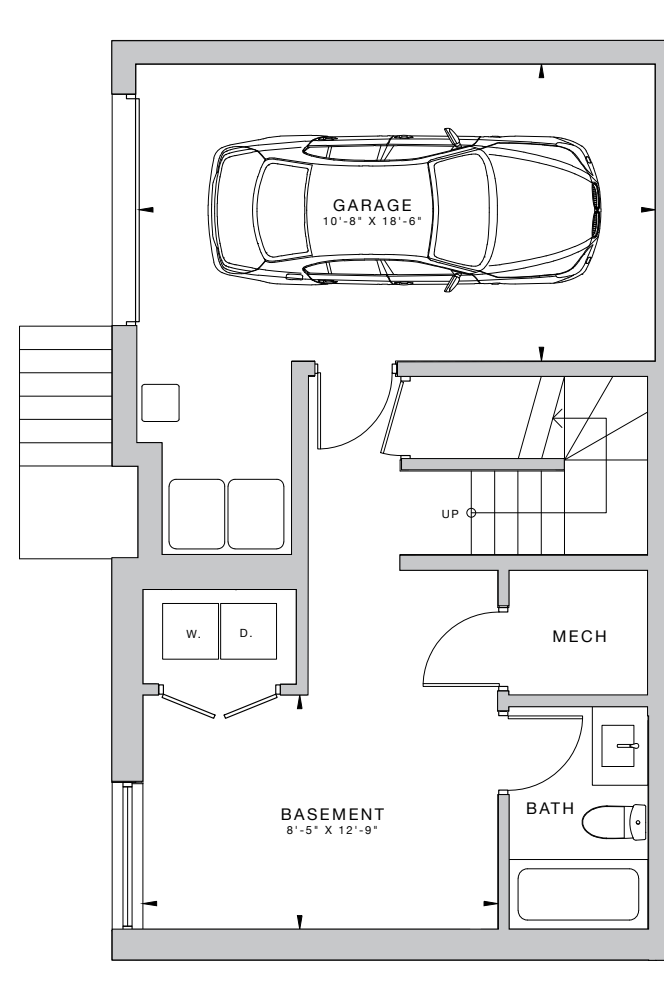

3 VINCE

3 Bedroom, 3 Full Baths + Powder
2,133 SQ.FT. including finished lower level

Dimensions, specifications, layouts and materials are approximate only and are subject to change without notice. Tile patterns may vary. Window size and location may vary. Actual usable floor space may vary from stated floor area. Bulkheads required for mechanical purposes such as kitchen and washroom exhausts and heating and cooling ducts have not been indicated. Illustrations are artist's concept.

LOWER LEVEL
271 SQ.FT.

MAIN FLOOR
653 SQ.FT.

SECOND FLOOR
653 SQ.FT.

THIRD FLOOR
556 SQ.FT.

pauljohnston.com
unique urban homes