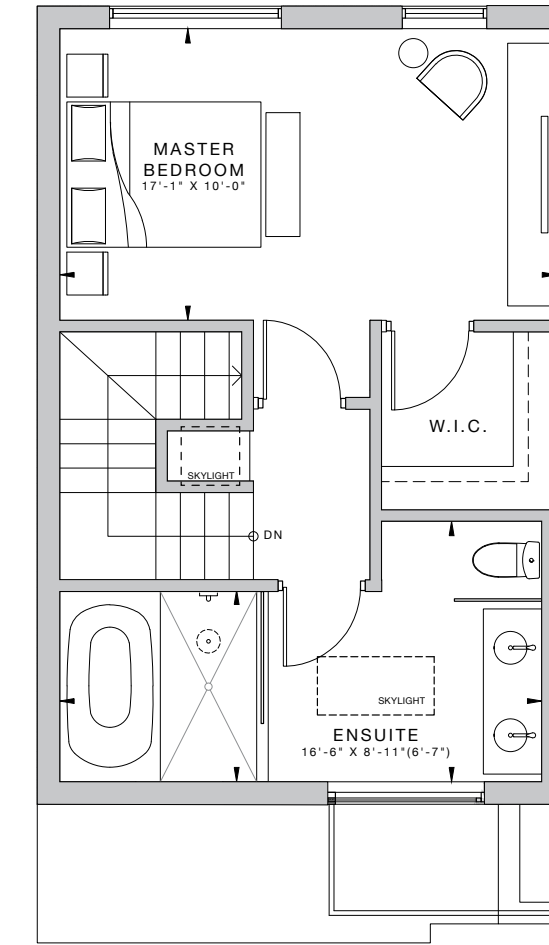

4 & 8 VINCE

3 Bedroom, 2 Full Baths + Powder
1,737 SQ.FT. including finished lower level

Dimensions, specifications, layouts and materials are approximate only and are subject to change without notice. Tile patterns may vary. Window size and location may vary. Actual usable floor space may vary from stated floor area. Bulkheads required for mechanical purposes such as kitchen and washroom exhausts and heating and cooling ducts have not been indicated. Illustrations are artist's concept.

LOWER LEVEL
196 SQ.FT.

MAIN FLOOR
516 SQ.FT.

SECOND FLOOR
535 SQ.FT.

THIRD FLOOR
SQ.FT.

pauljohnston.com
unique urban homes