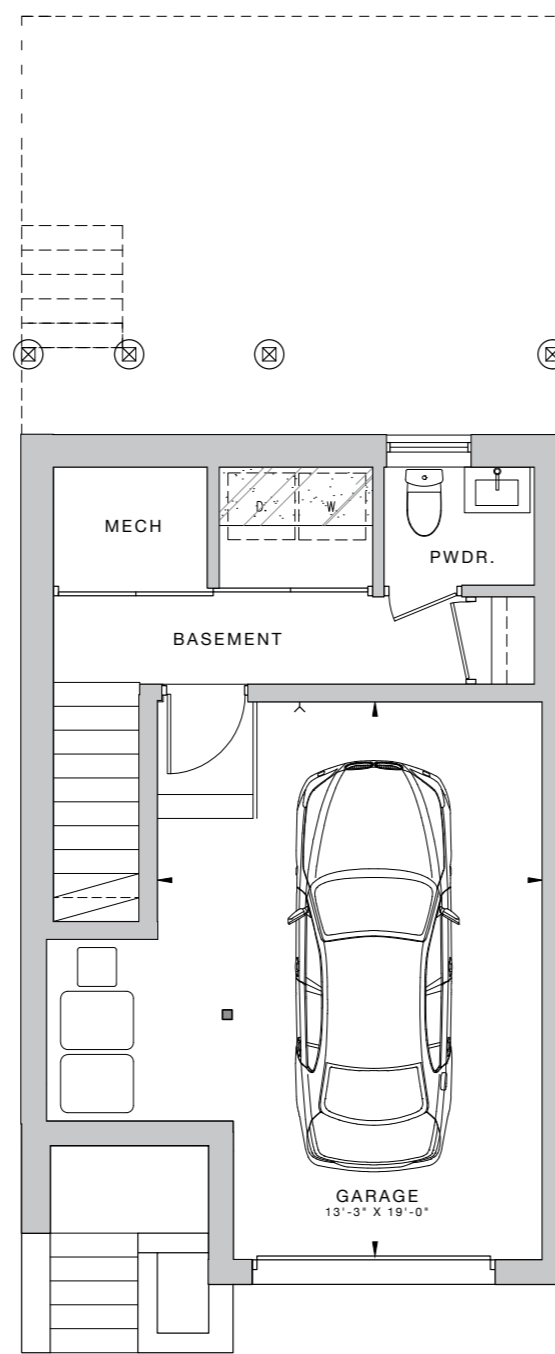

4 & 8 VINCE

3 Bedroom, 2 Full Baths + Powder
1,737 SQ.FT. including finished lower level

Dimensions, specifications, layouts and materials are approximate only and are subject to change without notice. Tile patterns may vary. Window size and location may vary. Actual usable floor space may vary from stated floor area. Bulkheads required for mechanical purposes such as kitchen and washroom exhausts and heating and cooling ducts have not been indicated. Illustrations are artist's concept.

LOWER LEVEL
196 SQ.FT.

MAIN FLOOR
516 SQ.FT.

SECOND FLOOR
535 SQ.FT.

THIRD FLOOR
SQ.FT.