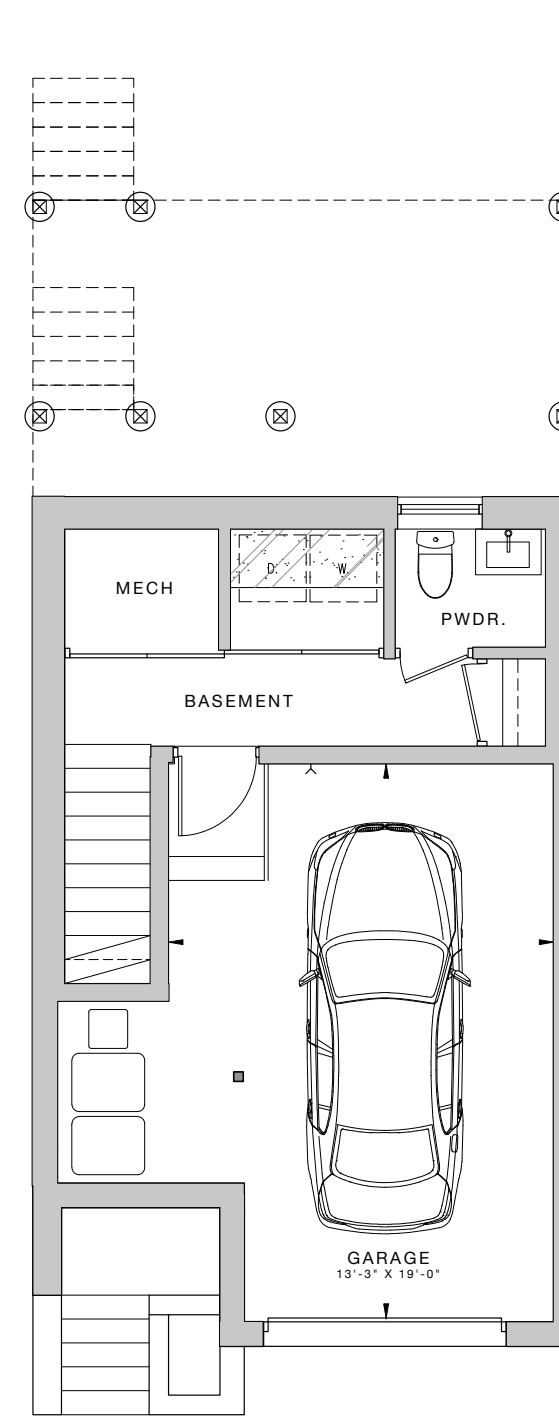

4 & 8 VINCE

3 Bedroom, 2 Full Baths + Powder
1,737 SQ.FT. including finished lower level

Dimensions, specifications, layouts and materials are approximate only and are subject to change without notice. Tile patterns may vary. Window size and location may vary. Actual usable floor space may vary from stated floor area. Bulkheads required for mechanical purposes such as kitchen and washroom exhausts and heating and cooling ducts have not been indicated. Illustrations are artist's concept.

LOWER LEVEL
196 SQ.FT.

MAIN FLOOR
516 SQ.FT.

SECOND FLOOR
535 SQ.FT.

THIRD FLOOR
SQ.FT.

pauljohnston.com
unique urban homes