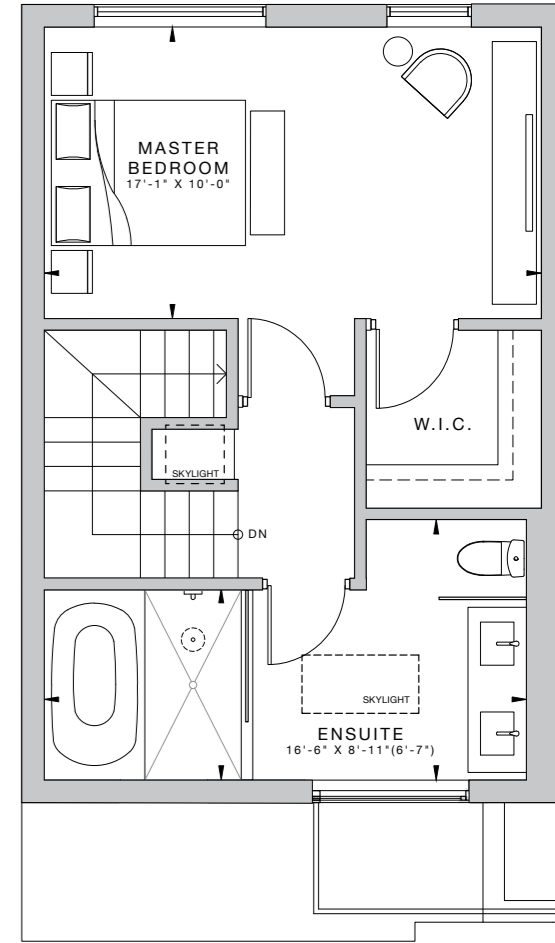

4 & 8 VINCE

3 Bedroom, 2 Full Baths + Powder
1,737 SQ.FT. including finished lower level

Dimensions, specifications, layouts and materials are approximate only and are subject to change without notice. Tile patterns may vary. Window size and location may vary. Actual usable floor space may vary from stated floor area. Bulkheads required for mechanical purposes such as kitchen and washroom exhausts and heating and cooling ducts have not been indicated. Illustrations are artist's concept.

LOWER LEVEL
196 SQ.FT.

MAIN FLOOR
516 SQ.FT.

SECOND FLOOR
535 SQ.FT.

THIRD FLOOR
SQ.FT.