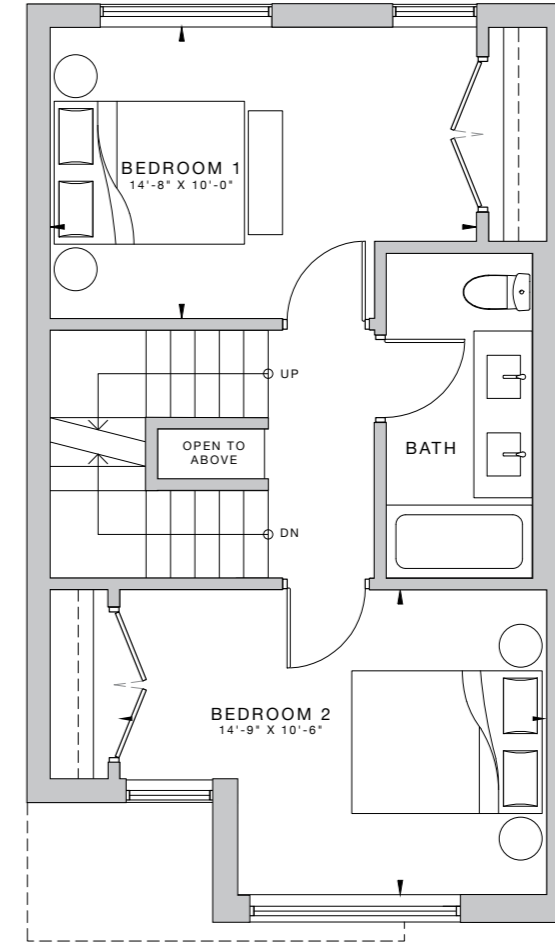

4 & 8 VINCE

3 Bedroom, 2 Full Baths + Powder
1,737 SQ.FT. including finished lower level

Dimensions, specifications, layouts and materials are approximate only and are subject to change without notice. Tile patterns may vary. Window size and location may vary. Actual usable floor space may vary from stated floor area. Bulkheads required for mechanical purposes such as kitchen and washroom exhausts and heating and cooling ducts have not been indicated. Illustrations are artist's concept.

LOWER LEVEL
196 SQ.FT.

MAIN FLOOR
516 SQ.FT.

SECOND FLOOR
535 SQ.FT.

THIRD FLOOR
SQ.FT.