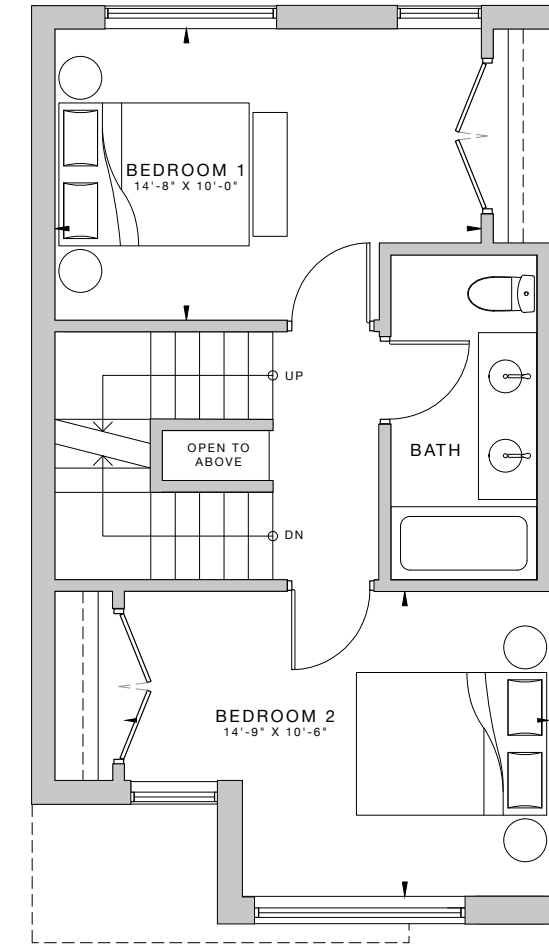

4 & 8 VINCE

3 Bedroom, 2 Full Baths + Powder
1,737 SQ.FT. including finished lower level

Dimensions, specifications, layouts and materials are approximate only and are subject to change without notice. Tile patterns may vary. Window size and location may vary. Actual usable floor space may vary from stated floor area. Bulkheads required for mechanical purposes such as kitchen and washroom exhausts and heating and cooling ducts have not been indicated. Illustrations are artist's concept.

LOWER LEVEL
196 SQ.FT.

MAIN FLOOR
516 SQ.FT.

SECOND FLOOR
535 SQ.FT.

THIRD FLOOR
SQ.FT.

pauljohnston.com
unique urban homes