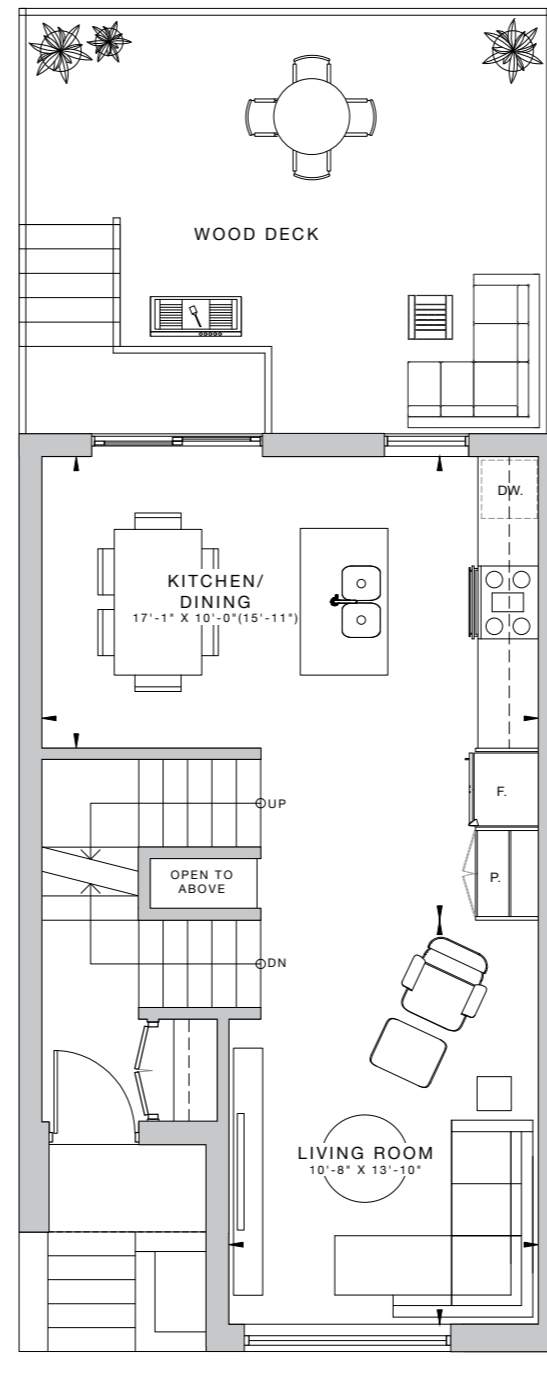

4 & 8 VINCE

3 Bedroom, 2 Full Baths + Powder
1,737 SQ.FT. including finished lower level

Dimensions, specifications, layouts and materials are approximate only and are subject to change without notice. Tile patterns may vary. Window size and location may vary. Actual usable floor space may vary from stated floor area. Bulkheads required for mechanical purposes such as kitchen and washroom exhausts and heating and cooling ducts have not been indicated. Illustrations are artist's concept.

LOWER LEVEL
196 SQ.FT.

MAIN FLOOR
516 SQ.FT.

SECOND FLOOR
535 SQ.FT.

THIRD FLOOR
SQ.FT.