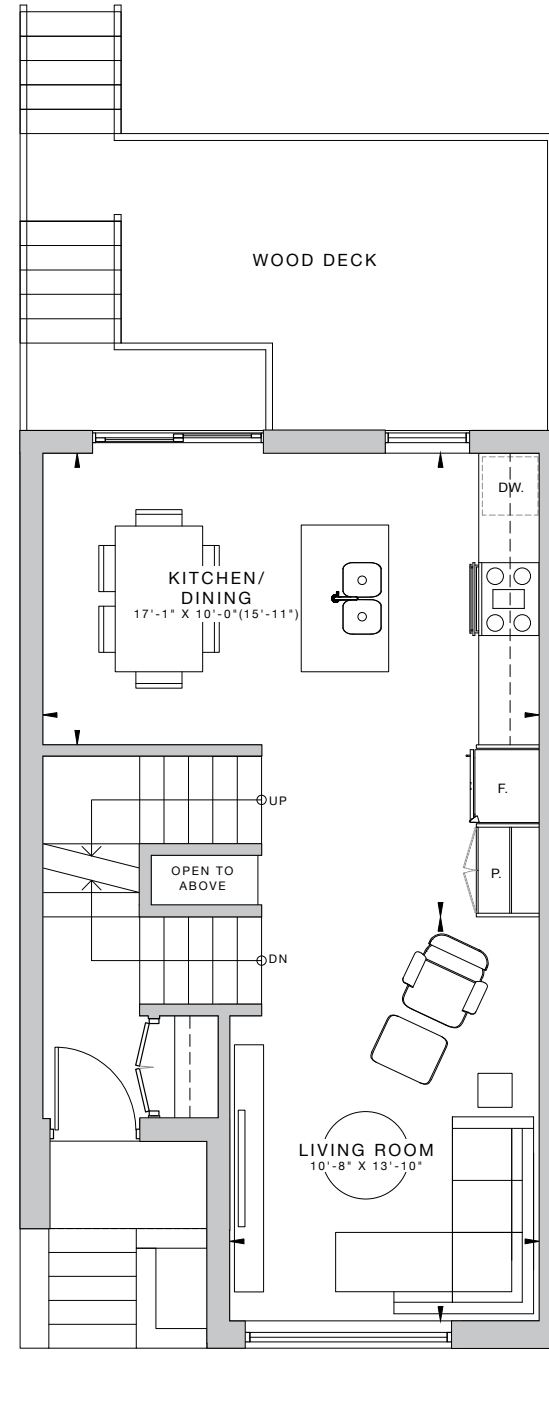

4 & 8 VINCE

3 Bedroom, 2 Full Baths + Powder
1,737 SQ.FT. including finished lower level

Dimensions, specifications, layouts and materials are approximate only and are subject to change without notice. Tile patterns may vary. Window size and location may vary. Actual usable floor space may vary from stated floor area. Bulkheads required for mechanical purposes such as kitchen and washroom exhausts and heating and cooling ducts have not been indicated. Illustrations are artist's concept.

LOWER LEVEL
196 SQ.FT.

MAIN FLOOR
516 SQ.FT.

SECOND FLOOR
535 SQ.FT.

THIRD FLOOR
SQ.FT.

pauljohnston.com
unique urban homes