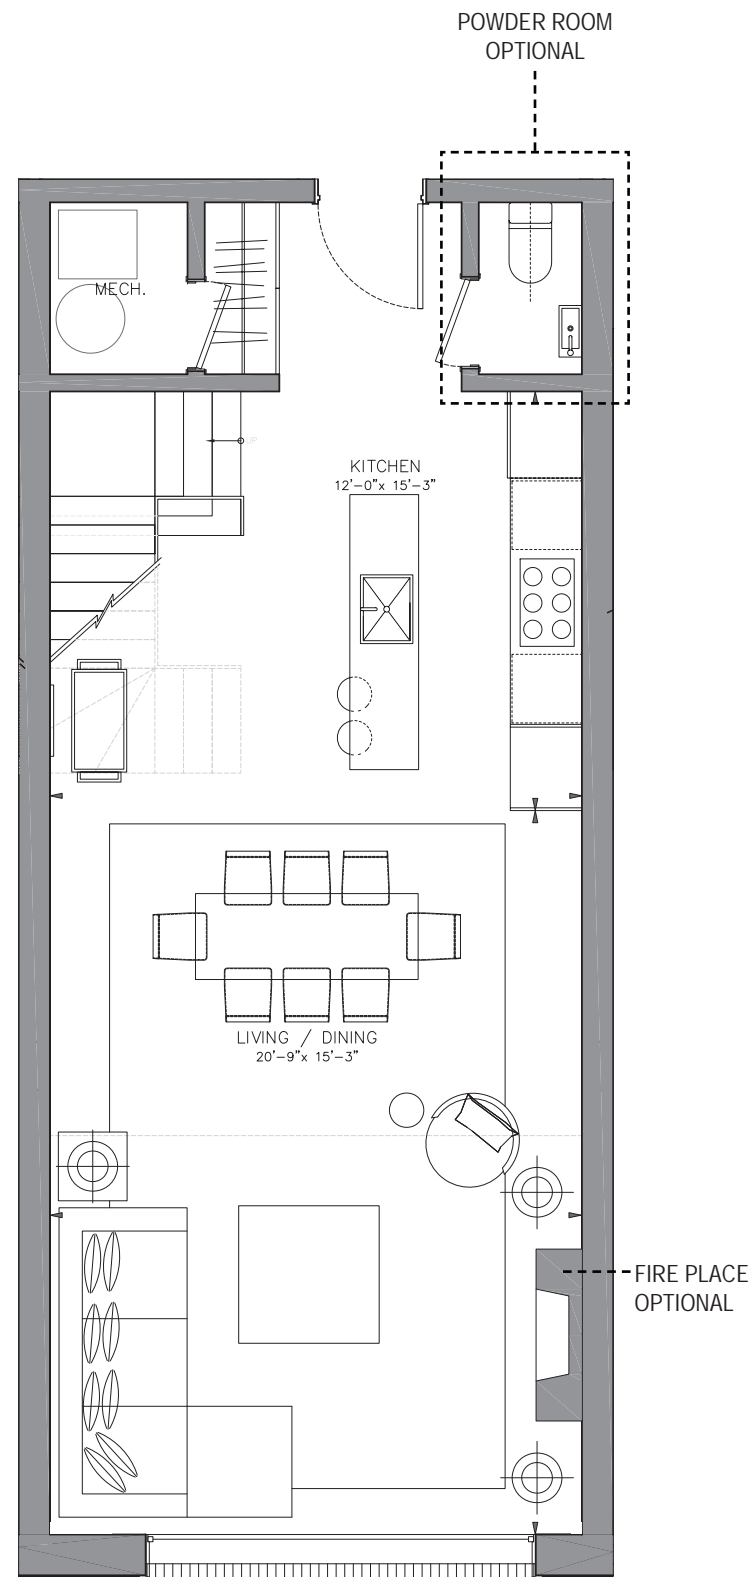

↔

LANEHOUSE

ON BARTLETT

↔

HOME 6

INDOOR : 1875 SQ/FT

OUTDOOR : 231 SQ/FT

TOTAL : 2106 SQ/FT

DISCLAIMER:
DIMENSIONS, SPECIFICATIONS AND ARCHITECTURAL DETAILS ARE APPROXIMATE ONLY AND SUBJECT TO MODIFICATION.
FURNITURE IS FOR ILLUSTRATION ONLY, AND NOT INCLUDED. ACTUAL USABLE SQUARE FOOTAGE MAY VARY FROM WHAT
IS STATED. WINDOW AND DOOR LOCATIONS MAY VARY FROM WHAT IS SHOWN. E. & O. E. 2014

GROUND FLOOR

LEVEL 2

LEVEL 3