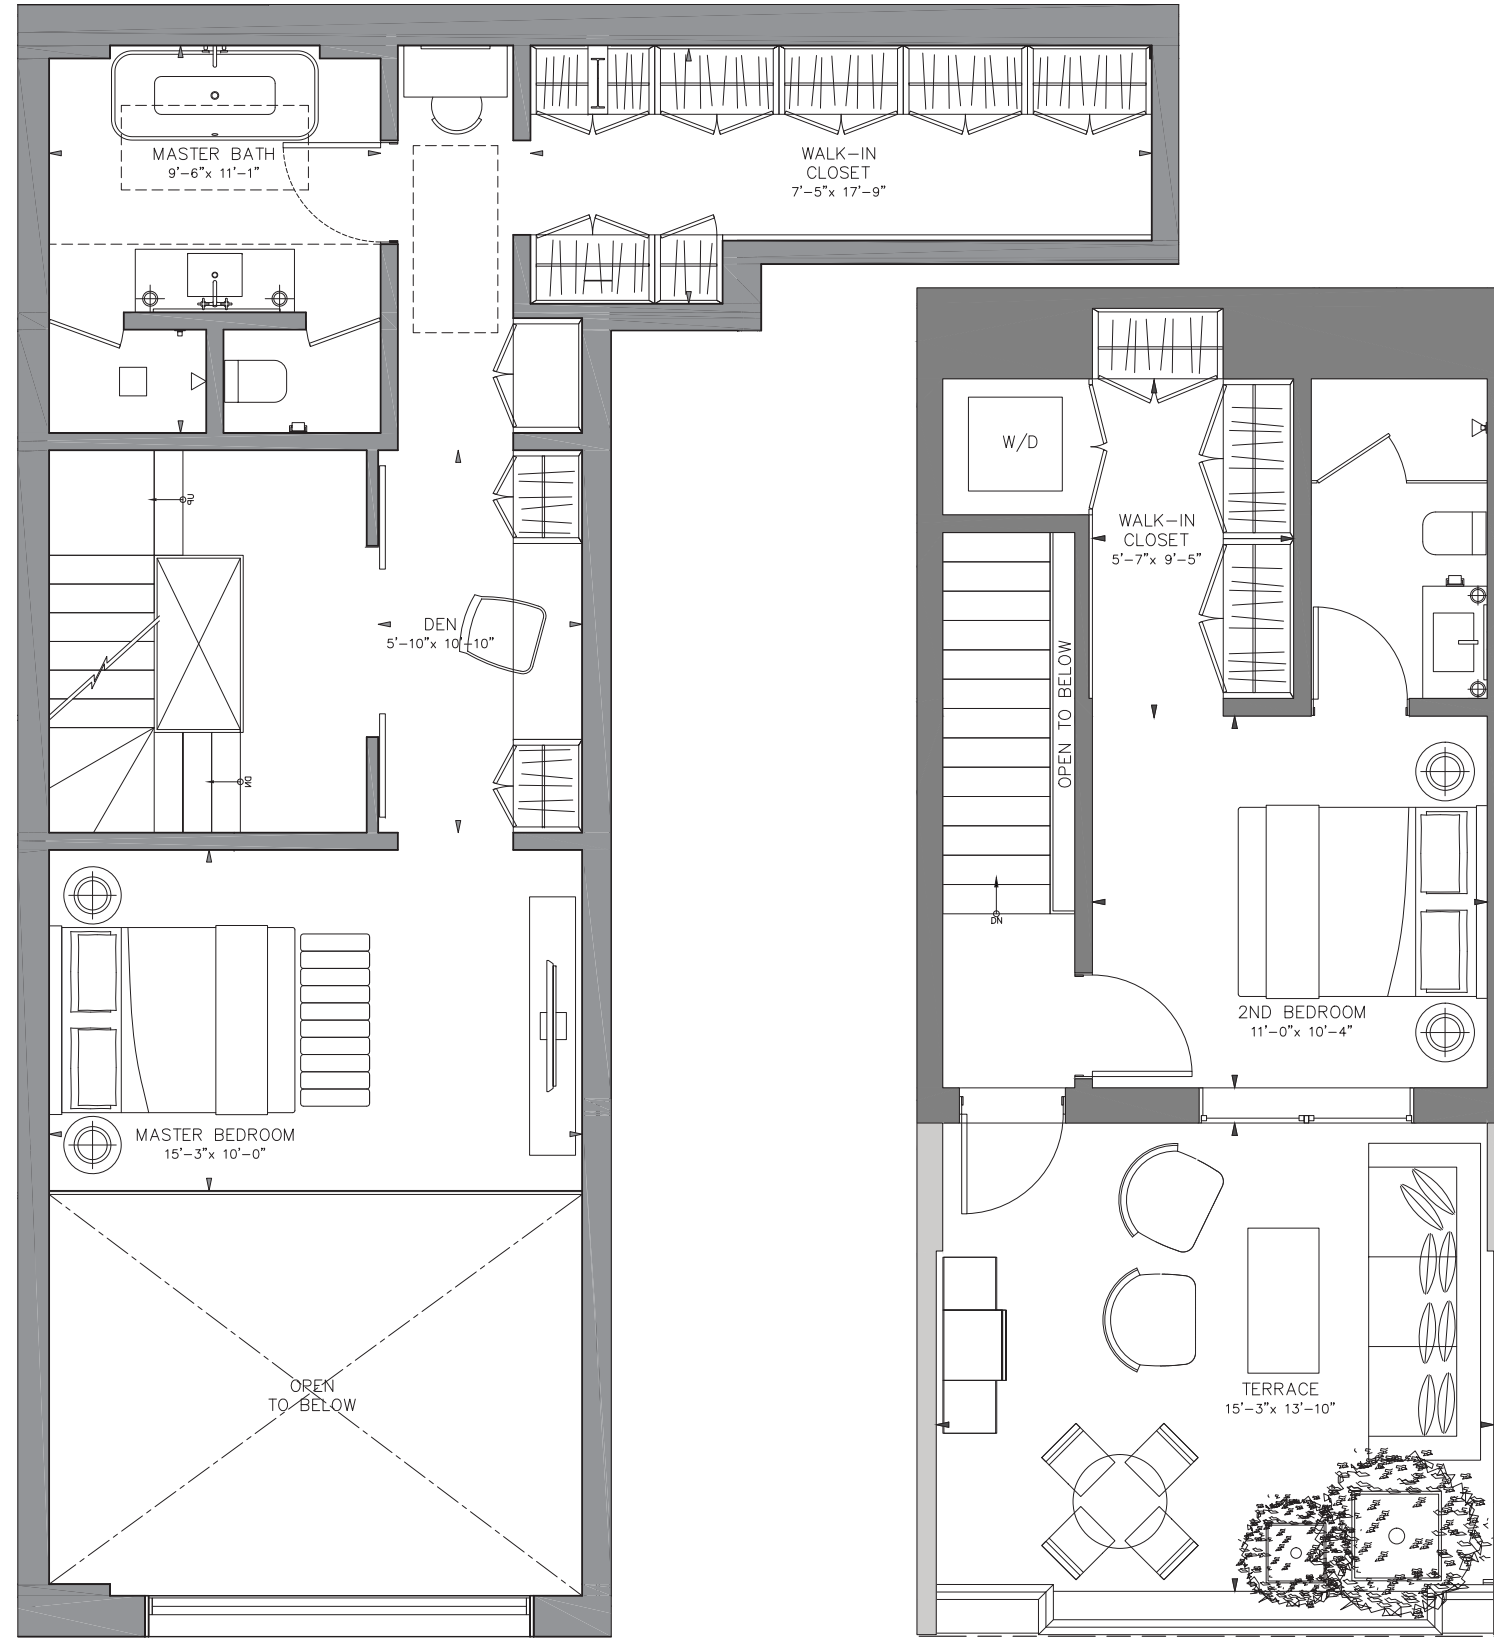

↔

LANEHOUSE

ON BARTLETT

↔

HOME 6

INDOOR : 1875 SQ/FT

OUTDOOR : 231 SQ/FT

TOTAL : 2106 SQ/FT

DISCLAIMER:
DIMENSIONS, SPECIFICATIONS AND ARCHITECTURAL DETAILS ARE APPROXIMATE ONLY AND SUBJECT TO MODIFICATION.
FURNITURE IS FOR ILLUSTRATION ONLY, AND NOT INCLUDED. ACTUAL USABLE SQUARE FOOTAGE MAY VARY FROM WHAT
IS STATED. WINDOW AND DOOR LOCATIONS MAY VARY FROM WHAT IS SHOWN. E. & O. E. 2014

GROUND FLOOR

LEVEL 2

LEVEL 3