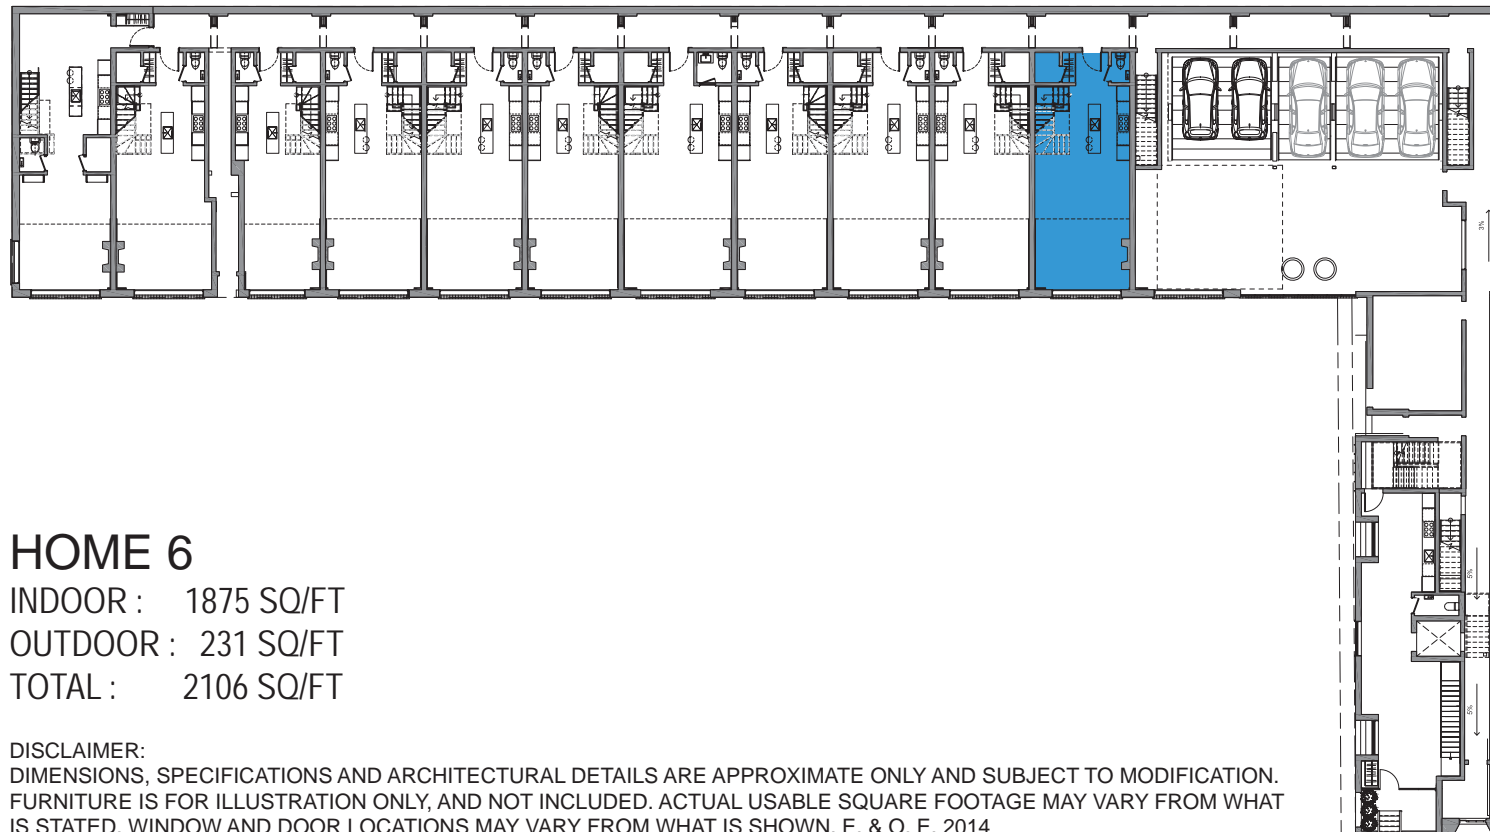

↔

LANEHOUSE

ON BARTLETT

↔

HOME 6

INDOOR : 1875 SQ/FT

OUTDOOR : 231 SQ/FT

TOTAL : 2106 SQ/FT

DISCLAIMER:
DIMENSIONS, SPECIFICATIONS AND ARCHITECTURAL DETAILS ARE APPROXIMATE ONLY AND SUBJECT TO MODIFICATION.
FURNITURE IS FOR ILLUSTRATION ONLY, AND NOT INCLUDED. ACTUAL USABLE SQUARE FOOTAGE MAY VARY FROM WHAT
IS STATED. WINDOW AND DOOR LOCATIONS MAY VARY FROM WHAT IS SHOWN. E. & O. E. 2014

GROUND FLOOR

LEVEL 2

LEVEL 3