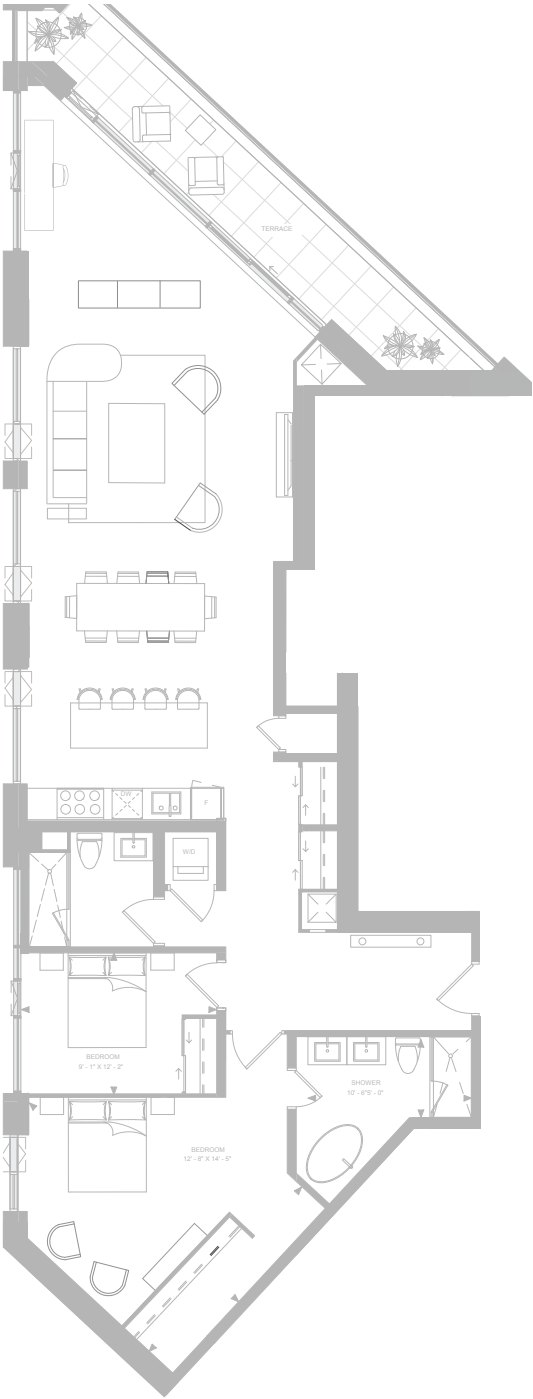

1181 QUEEN ST. W.

FLOOR 14

1661

INTERIOR: 1661 SQ.F.T.  
EXTERIOR: 195 SQ.F.T.  
2 BEDROOM, 2 BATHROOM

Dimensions, specifications, layouts and materials are approximate only and are subject to change without notice. Tile patterns may vary. Window size and location may vary. Actual usable floor space may vary from stated floor area. Bulkheads required for mechanical purposes such as kitchen and washroom exhausts and heating and cooling ducts have not been indicated.