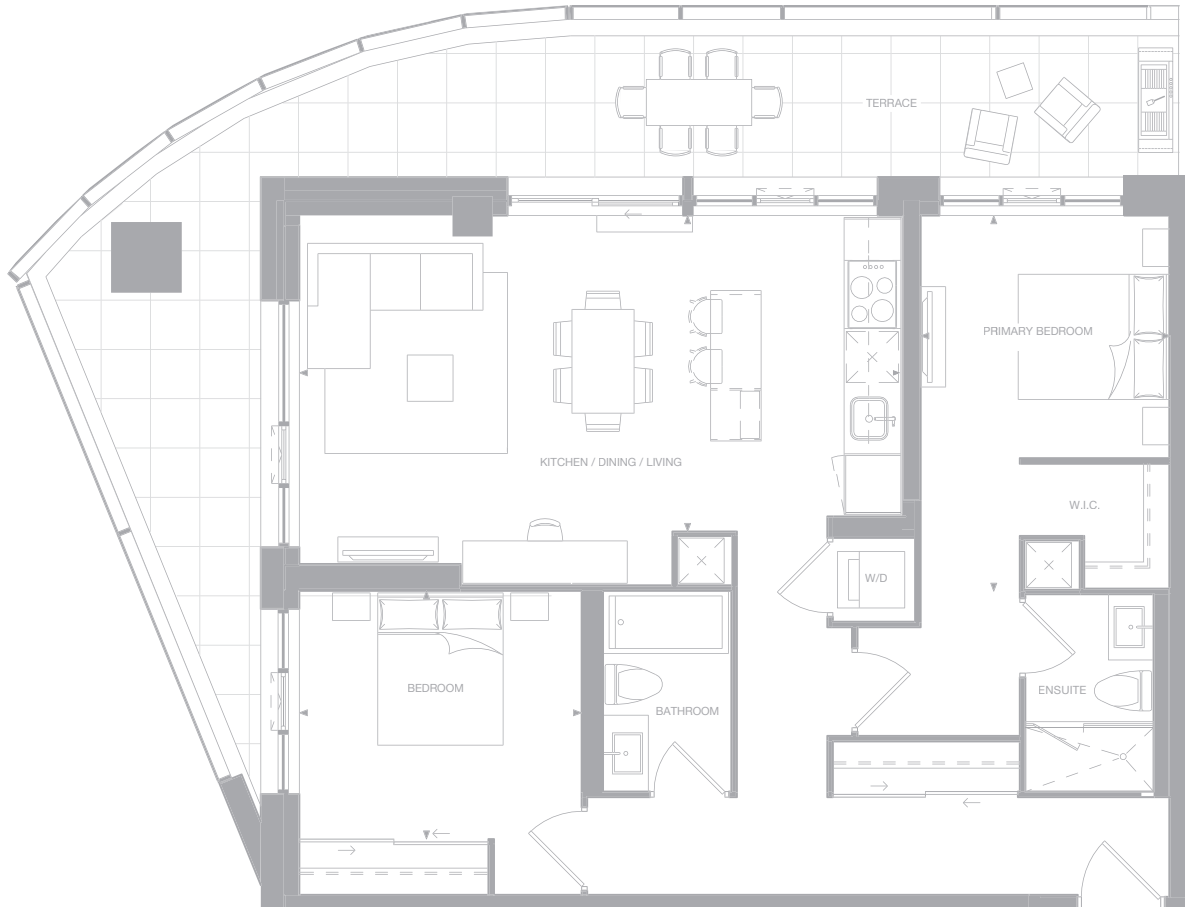

1181 QUEEN ST. W.

FLOOR 2

**1064**

INTERIOR: 1,064 SQ.FT.

EXTERIOR: 338 SQ.FT.

2 BEDROOM, 2 BATHROOM

Dimensions, specifications, layouts and materials are approximate only and are subject to change without notice. Tile patterns may vary. Window size and location may vary. Actual usable floor space may vary from stated floor area. Bulkheads required for mechanical purposes such as kitchen and washroom exhausts and heating and cooling ducts have not been indicated.