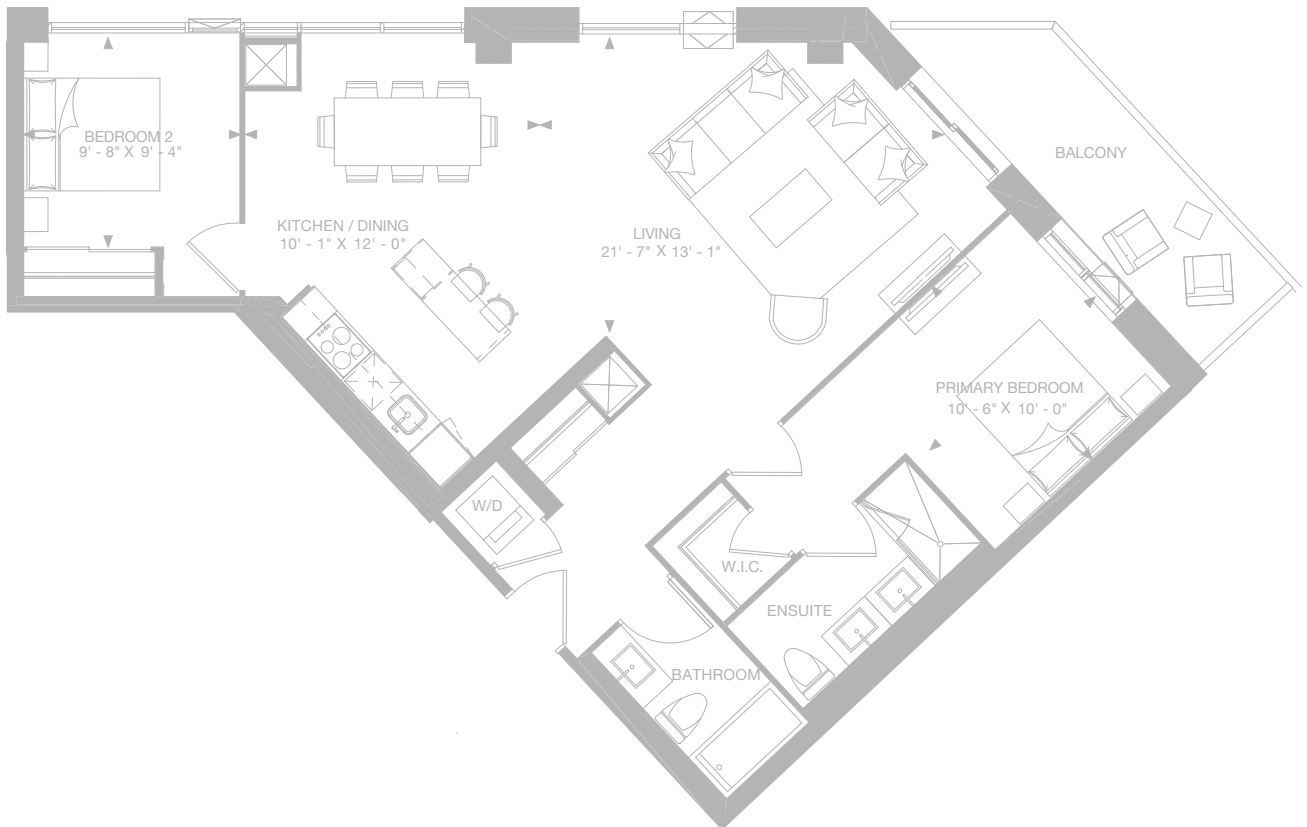

1181 QUEEN ST. W.

# 1106

INTERIOR: 1,106 SQ.FT.

EXTERIOR: 105 SQ.FT.

2 BEDROOM, 2 BATHROOM

Dimensions, specifications, layouts and materials are approximate only and are subject to change without notice. Tile patterns may vary. Window size and location may vary. Actual usable floor space may vary from stated floor area. Bulkheads required for mechanical purposes such as kitchen and washroom exhausts and heating and cooling ducts have not been indicated.