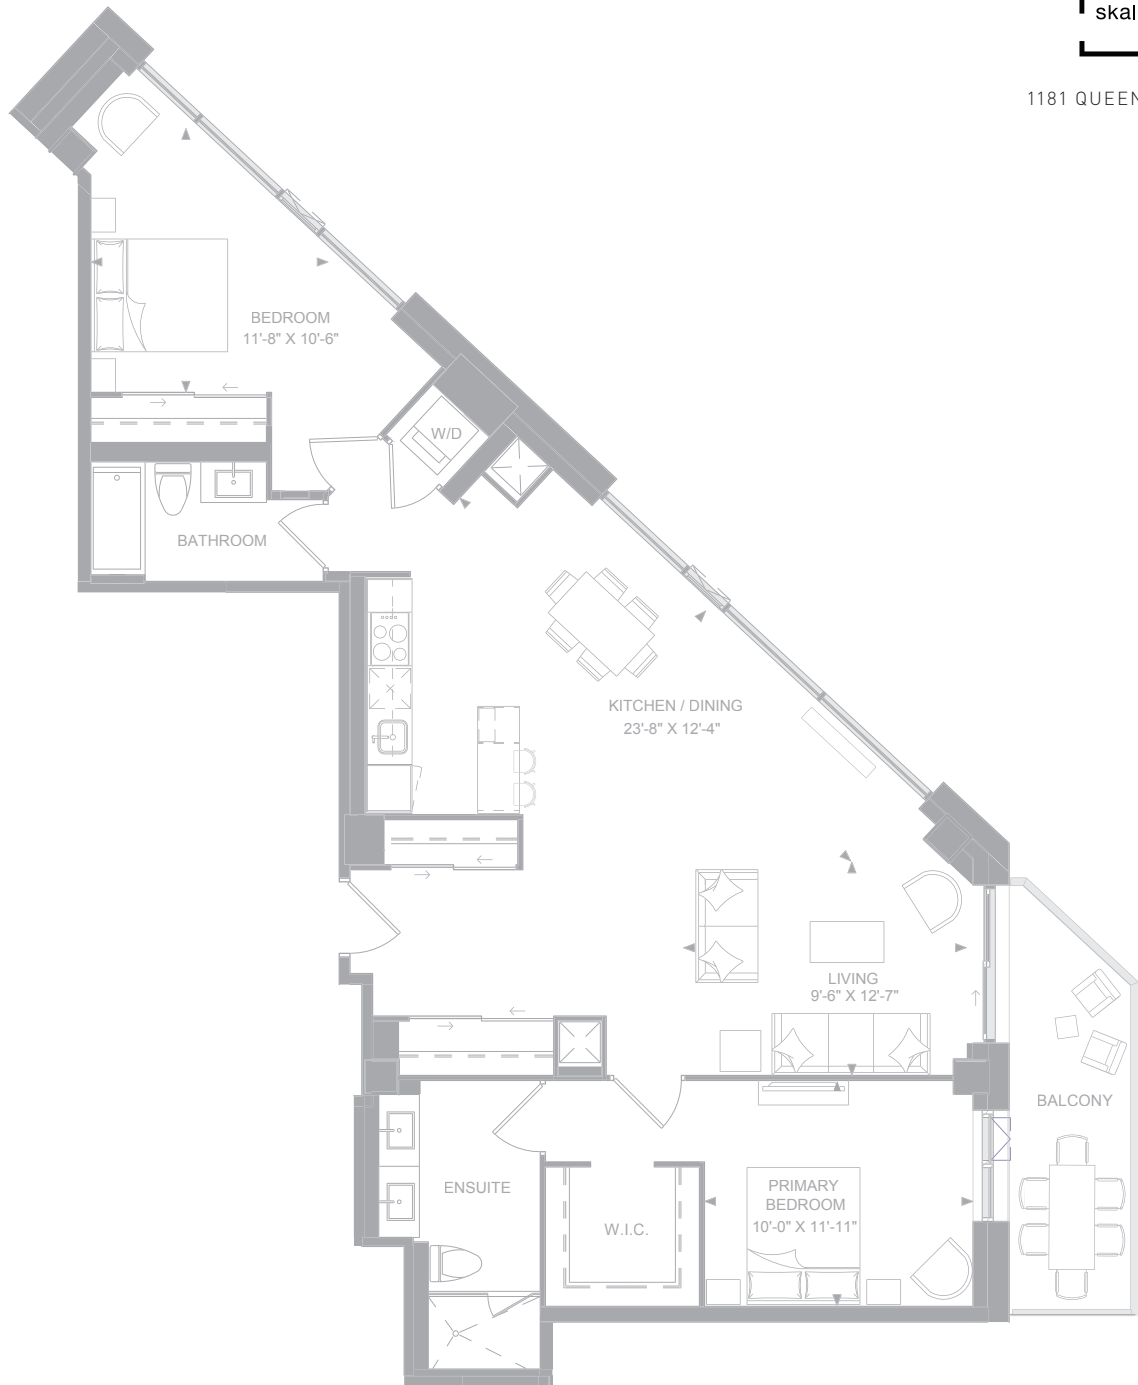

1181 QUEEN ST. W.

FLOOR 12
N

1286

INTERIOR: 1,286 SQ.FT.

EXTERIOR: 98 SQ.FT.

2 BEDROOM, 2 BATHROOM

Dimensions, specifications, layouts and materials are approximate only and are subject to change without notice. Tile patterns may vary. Window size and location may vary. Actual usable floor space may vary from stated floor area. Bulkheads required for mechanical purposes such as kitchen and washroom exhausts and heating and cooling ducts have not been indicated.