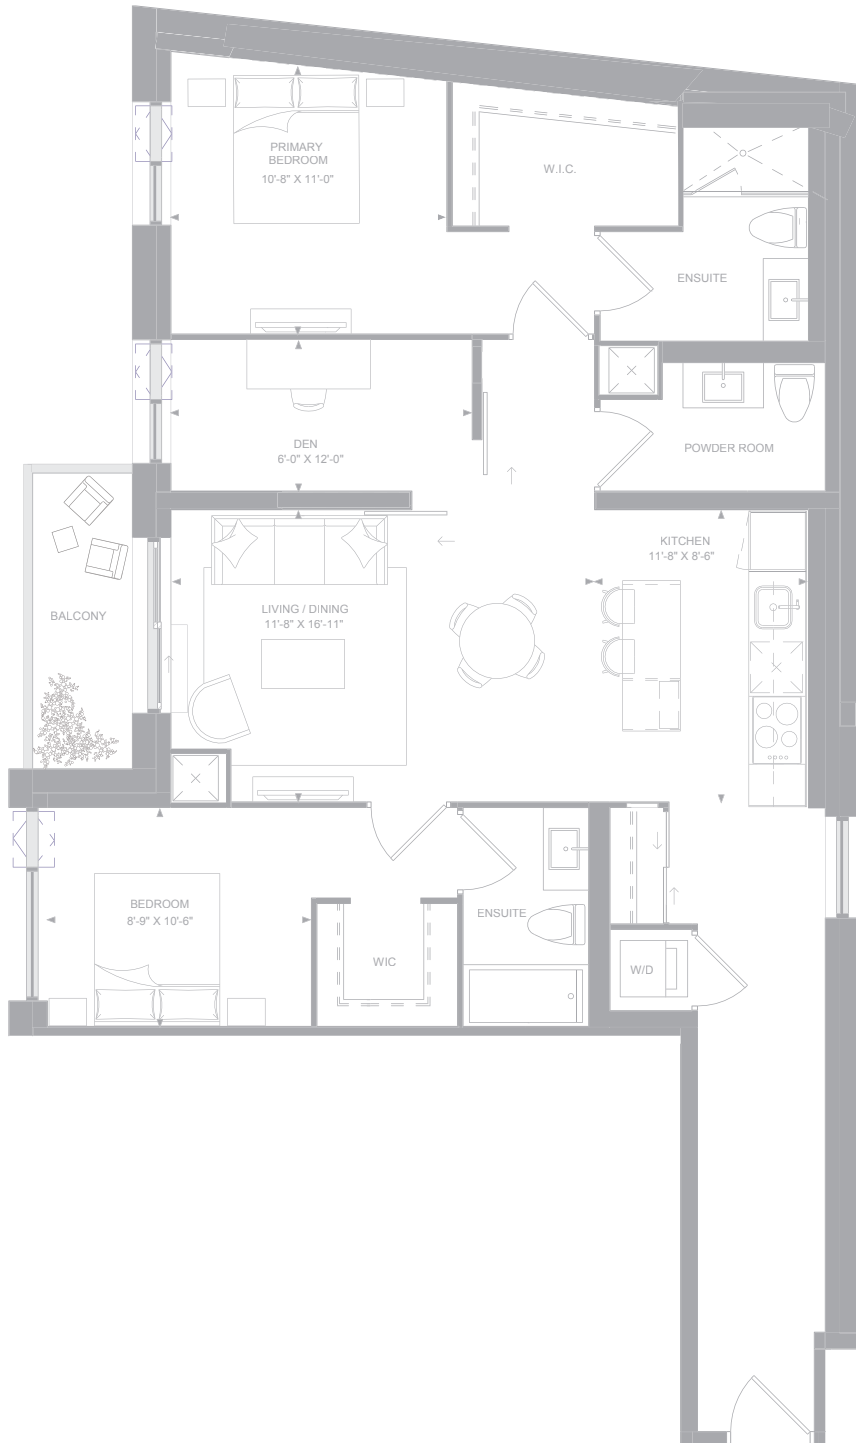

1181 QUEEN ST. W.

FLOOR 6

1307

INTERIOR: 1,307 SQ.FT.

EXTERIOR: 43 SQ.FT.

2 BEDROOM + DEN, 2 BATHROOM + 1 POWDER