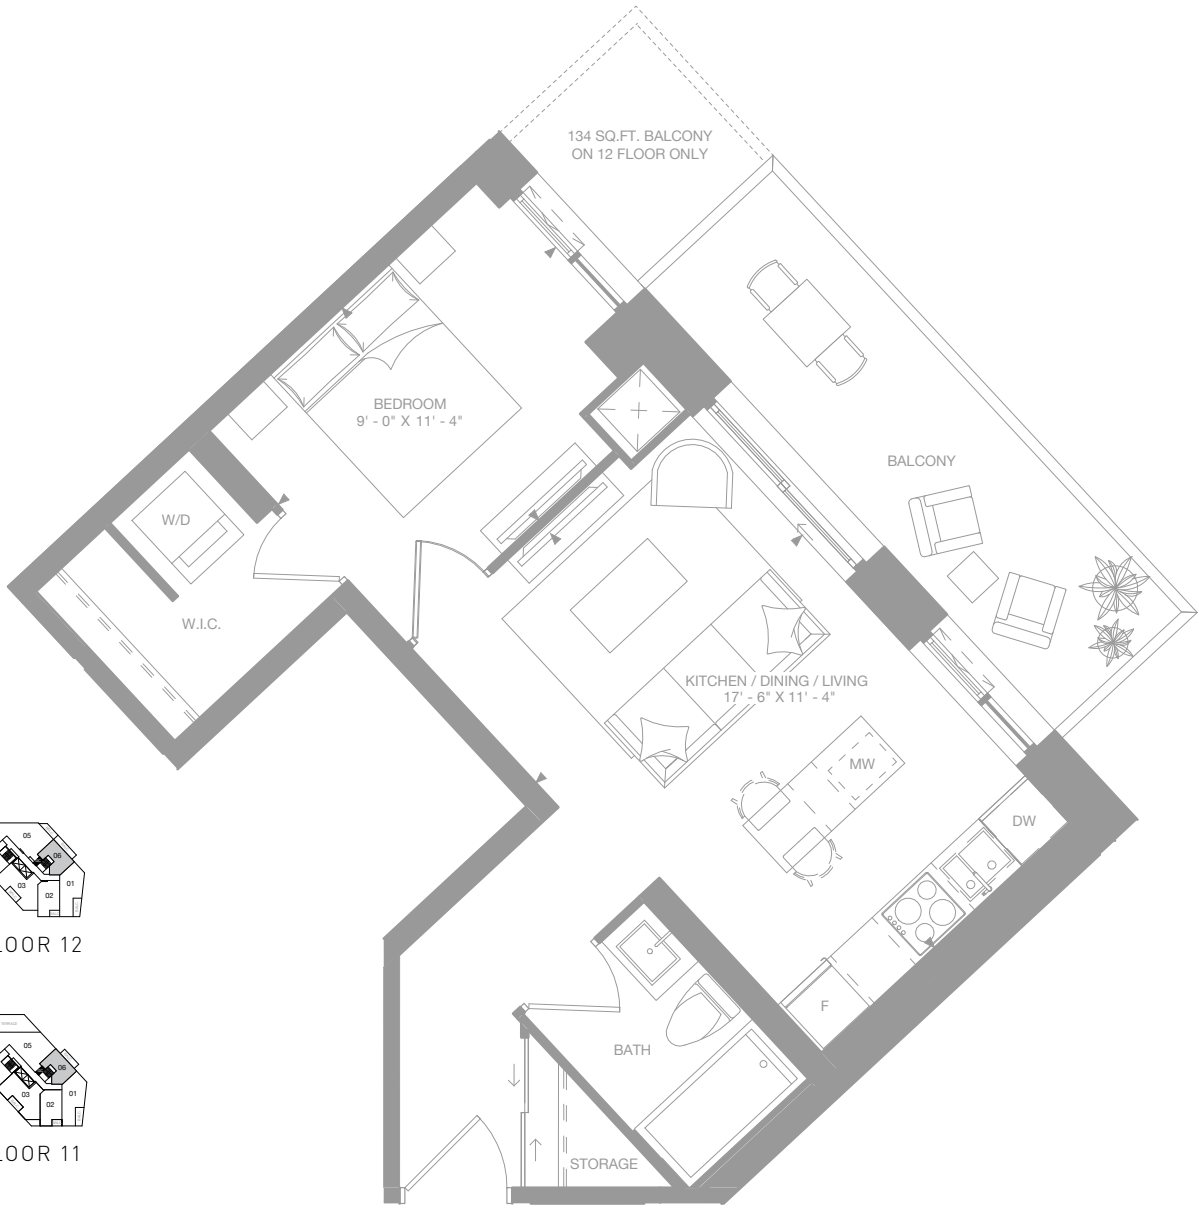

1181 QUEEN ST. W.

FLOOR 12

FLOOR 11

FLOOR 10

FLOOR 9

542

INTERIOR: 542 SQ.FT.

EXTERIOR: 98 SQ.FT.

1 BEDROOM, 1 BATHROOM

Dimensions, specifications, layouts and materials are approximate only and are subject to change without notice. Tile patterns may vary. Window size and location may vary. Actual usable floor space may vary from stated floor area. Bulkheads required for mechanical purposes such as kitchen and washroom exhausts and heating and cooling ducts have not been indicated.