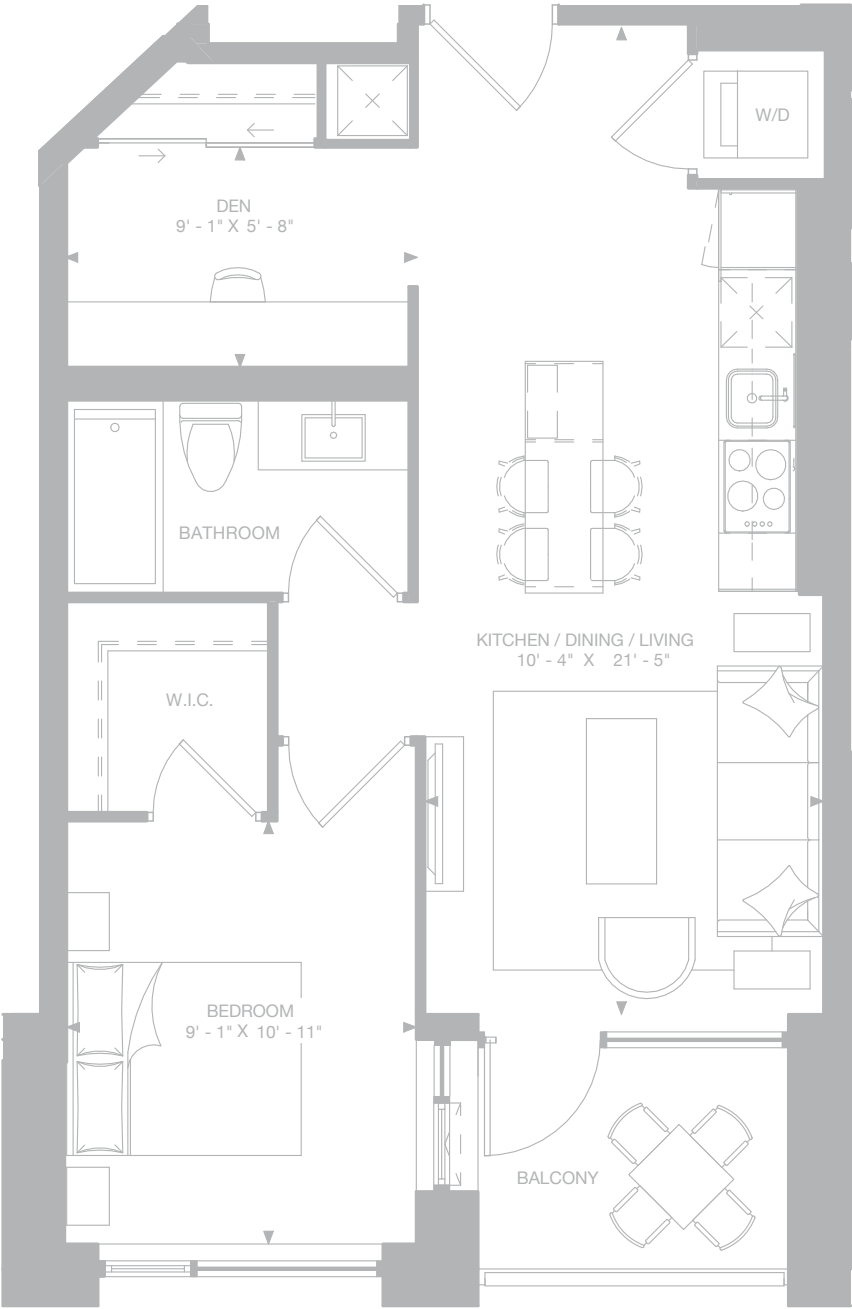

1181 QUEEN ST. W.

FLOOR 12

FLOOR 11

FLOOR 10

FLOORS 7-9

FLOOR 2-6

624

INTERIOR: 624 SQ.FT.

EXTERIOR: 58 SQ.FT.

1 BEDROOM + DEN, 1 BATHROOM

Dimensions, specifications, layouts and materials are approximate only and are subject to change without notice. Tile patterns may vary. Window size and location may vary. Actual usable floor space may vary from stated floor area. Bulkheads required for mechanical purposes such as kitchen and washroom exhausts and heating and cooling ducts have not been indicated.