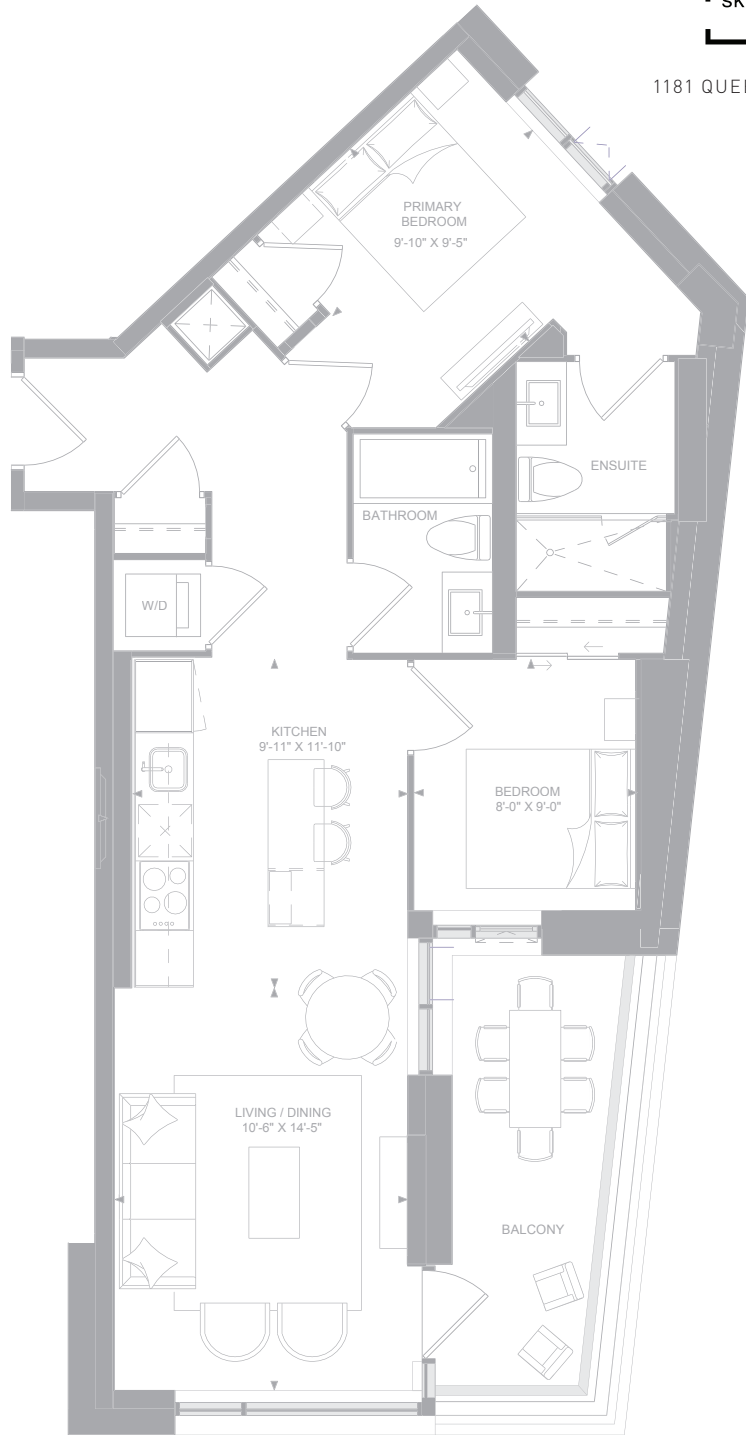

1181 QUEEN ST. W.

FLOOR 8

FLOOR 7

FLOOR 14

FLOOR 6

FLOOR 12

FLOOR 5

FLOOR 11

FLOOR 4

FLOOR 10

FLOOR 3

FLOOR 9

861

INTERIOR: 861 SQ.FT.

EXTERIOR: 123 SQ.FT.

2 BEDROOM, 2 BATHROOM