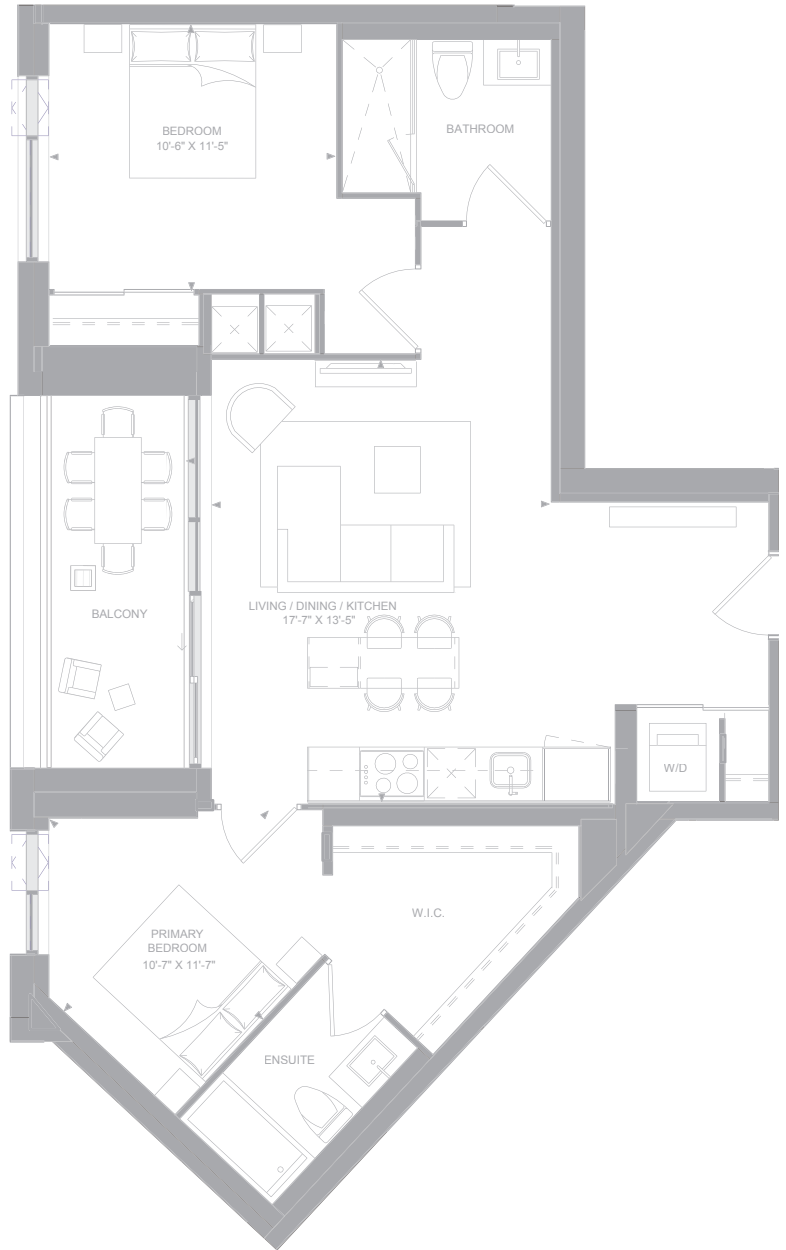

1181 QUEEN ST. W.

FLOOR 7

FLOOR 12

FLOOR 6

FLOOR 11

FLOOR 5

FLOOR 10

FLOOR 4

FLOOR 9

FLOOR 3

FLOOR 8

975

INTERIOR: 975 SQ.FT.

EXTERIOR: 95 SQ.FT.

2 BEDROOM, 2 BATHROOM

Dimensions, specifications, layouts and materials are approximate only and are subject to change without notice. Tile patterns may vary. Window size and location may vary. Actual usable floor space may vary from stated floor area. Bulkheads required for mechanical purposes such as kitchen and washroom exhausts and heating and cooling ducts have not been indicated.