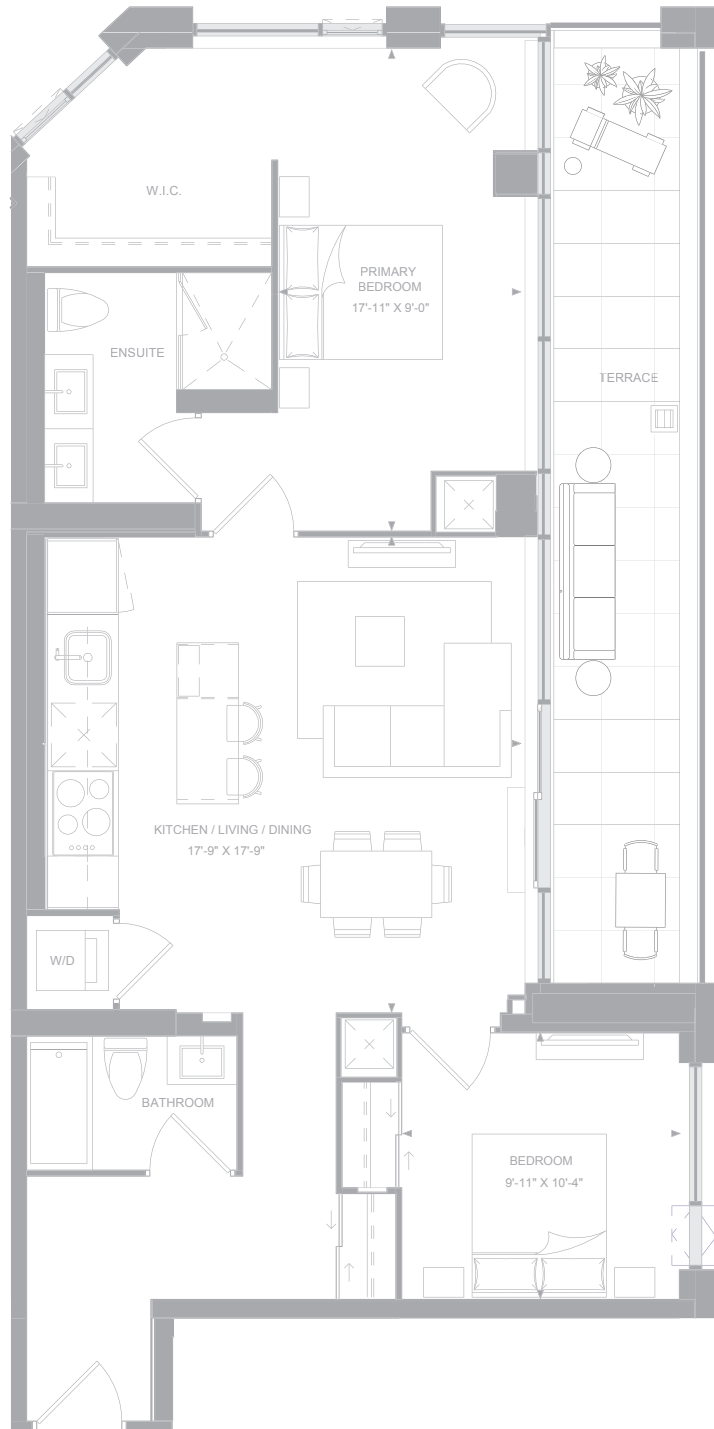

1181 QUEEN ST. W.

# 1056

INTERIOR: 1,056 SQ.FT.  
EXTERIOR: 203 SQ.FT.  
2 BEDROOM, 2 BATHROOM

Dimensions, specifications, layouts and materials are approximate only and are subject to change without notice. Tile patterns may vary. Window size and location may vary. Actual usable floor space may vary from stated floor area. Bulkheads required for mechanical purposes such as kitchen and washroom exhausts and heating and cooling ducts have not been indicated.