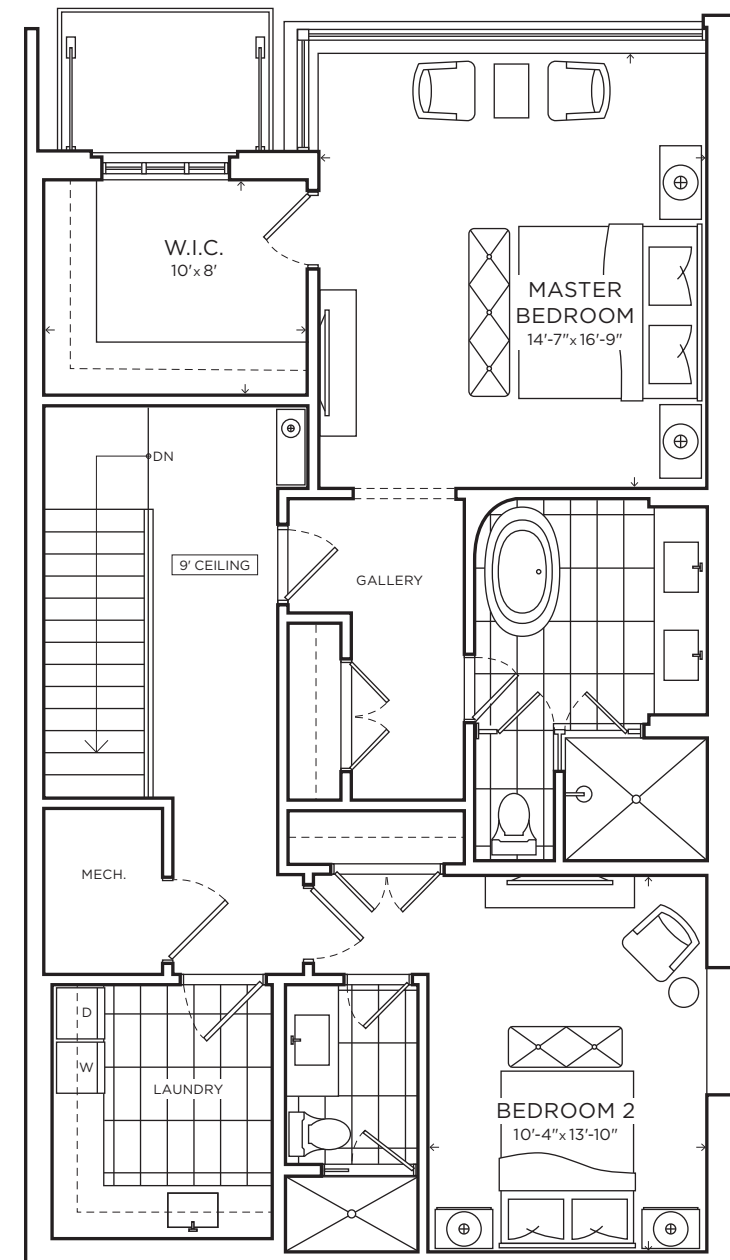

Garden Residence
Northeast Corner

Suite 103

2 Bedroom with 2.5 Baths

10' Ceiling on Main Level

Interior **2,229** SQ FT

Exterior **413** SQ FT

TOTAL **2,642** SQ FT

Main Level

Upper Level