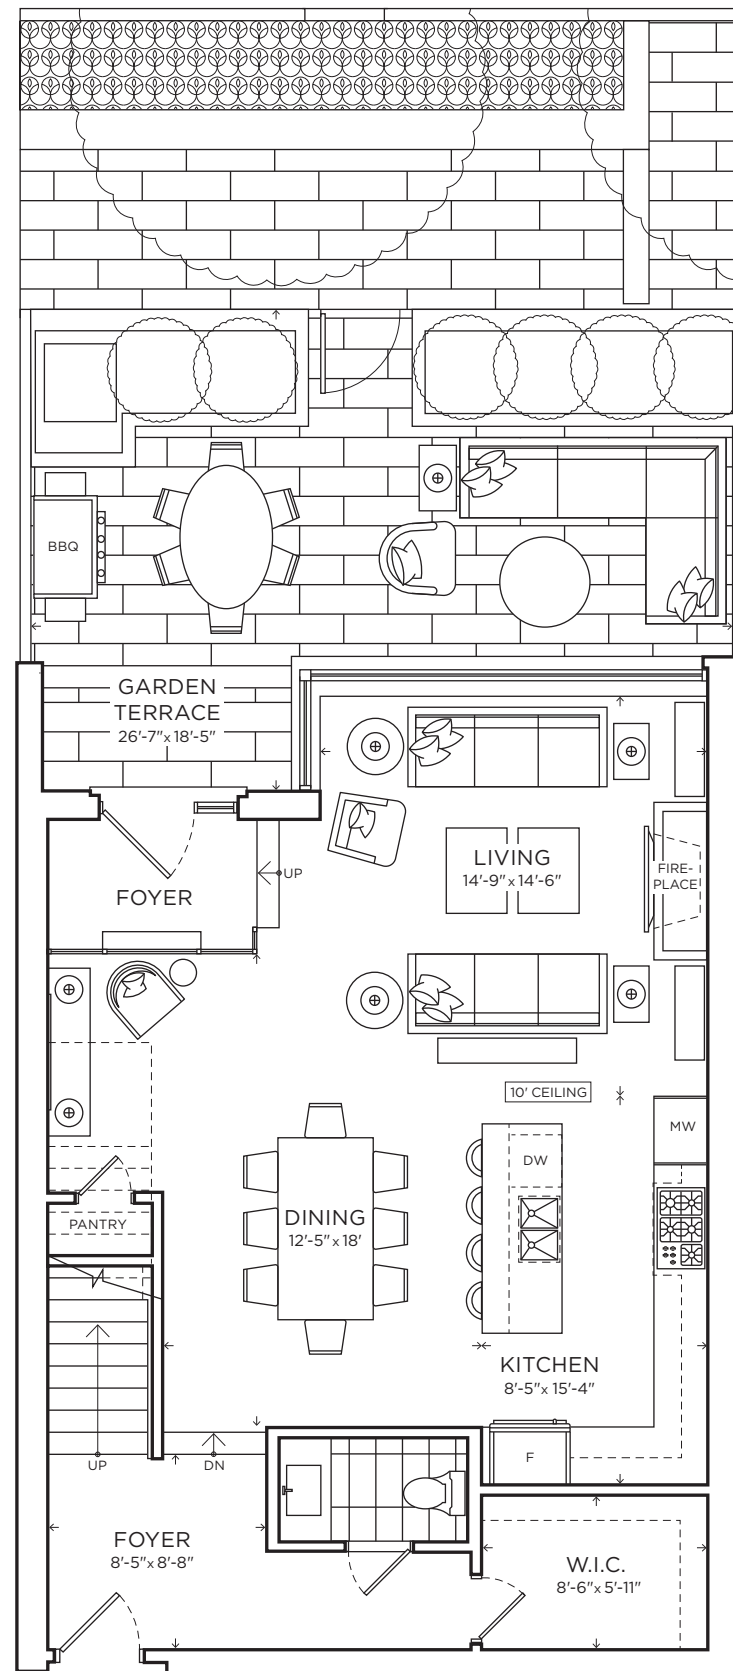

Garden Residence
Northeast Corner

Suite 103

2 Bedroom with 2.5 Baths

10' Ceiling on Main Level

Interior **2,229** SQ FT

Exterior **413** SQ FT

TOTAL **2,642** SQ FT

Main Level

Upper Level