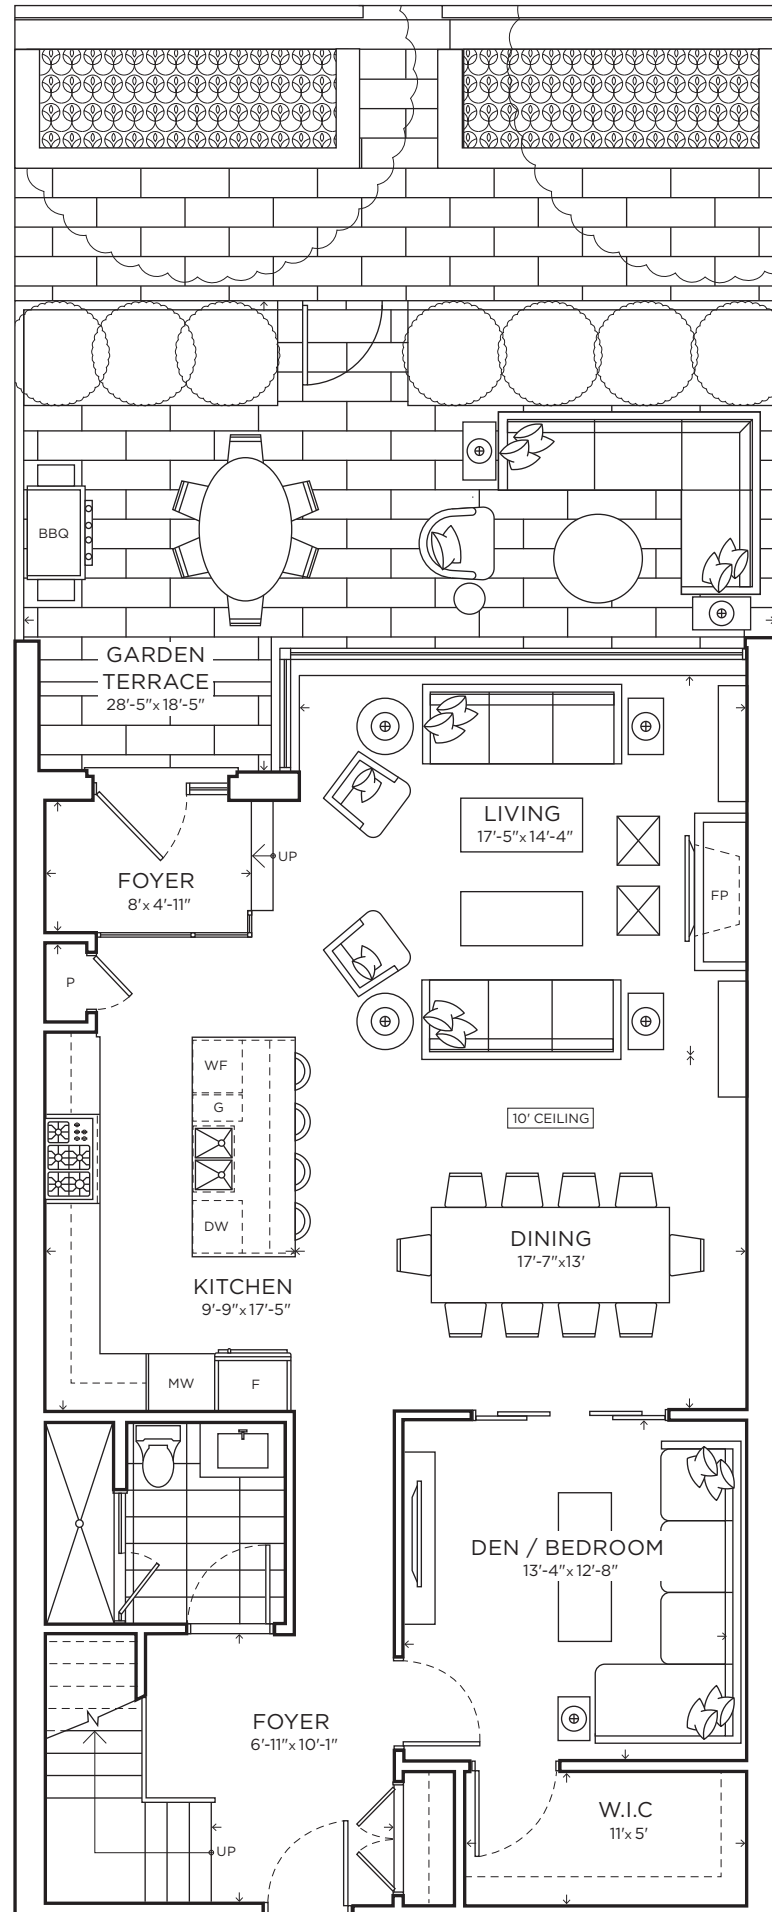

Garden Residence

North Facing

Suite 111

2 Bedroom + 2 Den with 3 Baths

10' Ceiling on Main Level

Interior 2,832 SQ FT

Exterior 433 SQ FT

TOTAL 3,265 SQ FT

Main Level

Upper Level

Sizes and specifications subject to change without notice. Illustrations are artist's concept only. E.&O.E. Spring 2022.