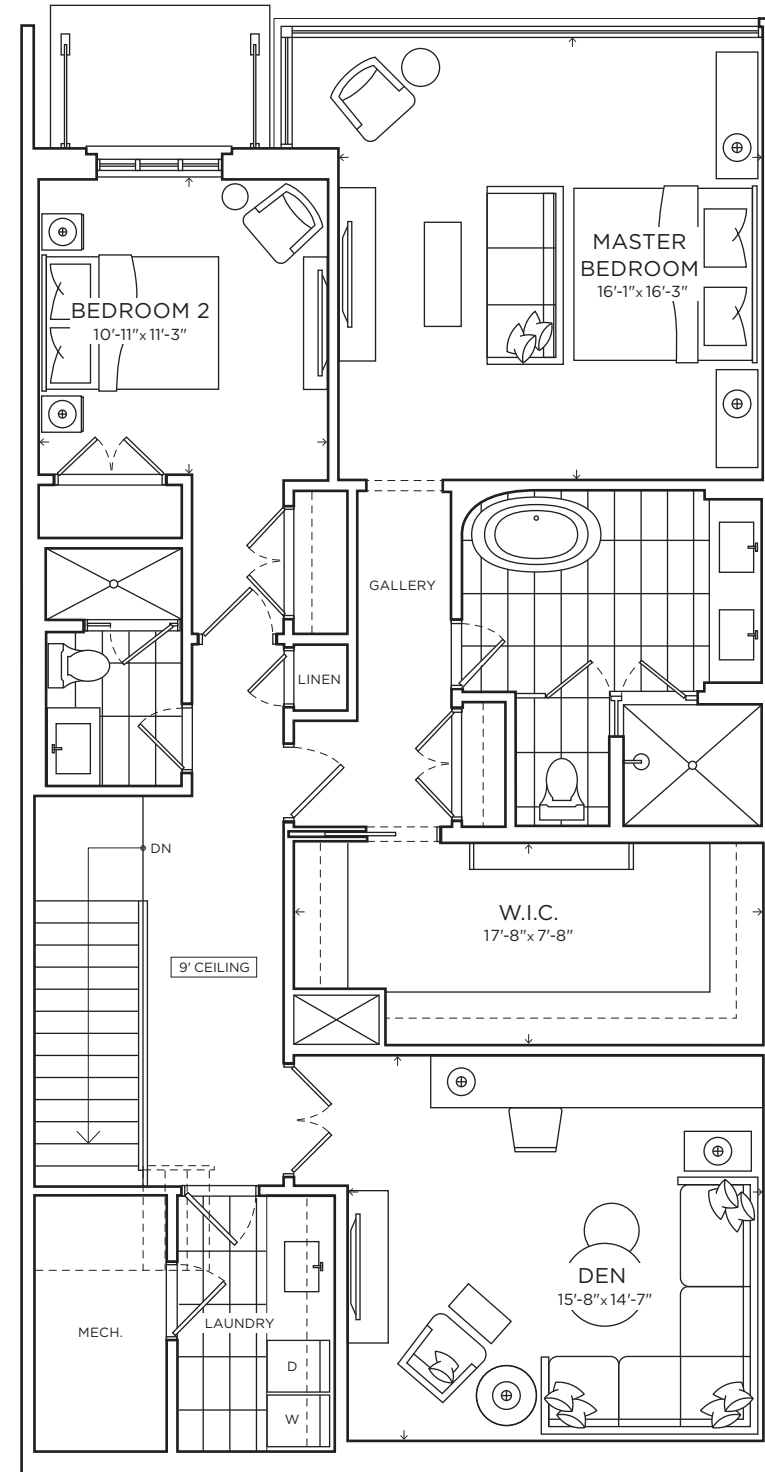

Garden Residence

North Facing

Suite 111

2 Bedroom + 2 Den with 3 Baths

10' Ceiling on Main Level

Interior 2,832 SQ FT

Exterior 433 SQ FT

TOTAL 3,265 SQ FT

Main Level

Upper Level

Sizes and specifications subject to change without notice. Illustrations are artist's concept only. E.&O.E. Spring 2022.