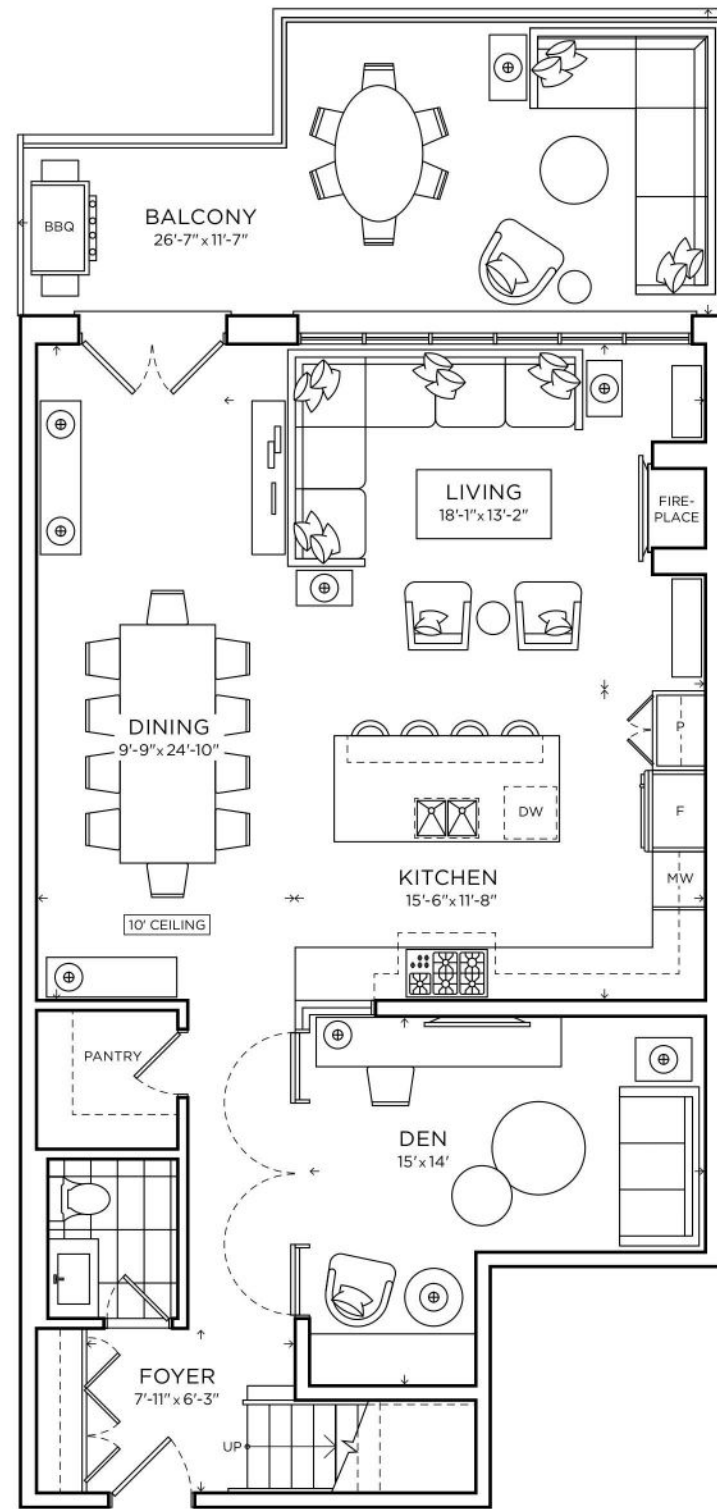

Sky Residence

North Facing

Suite 302

2 Bedroom + Den with 2.5 Baths

10' Ceiling on Main Level

Interior	2,364 SQ FT
Exterior	1,014 SQ FT
TOTAL	3,378 SQ FT

Main Level

Upper Level

Sky Terrace