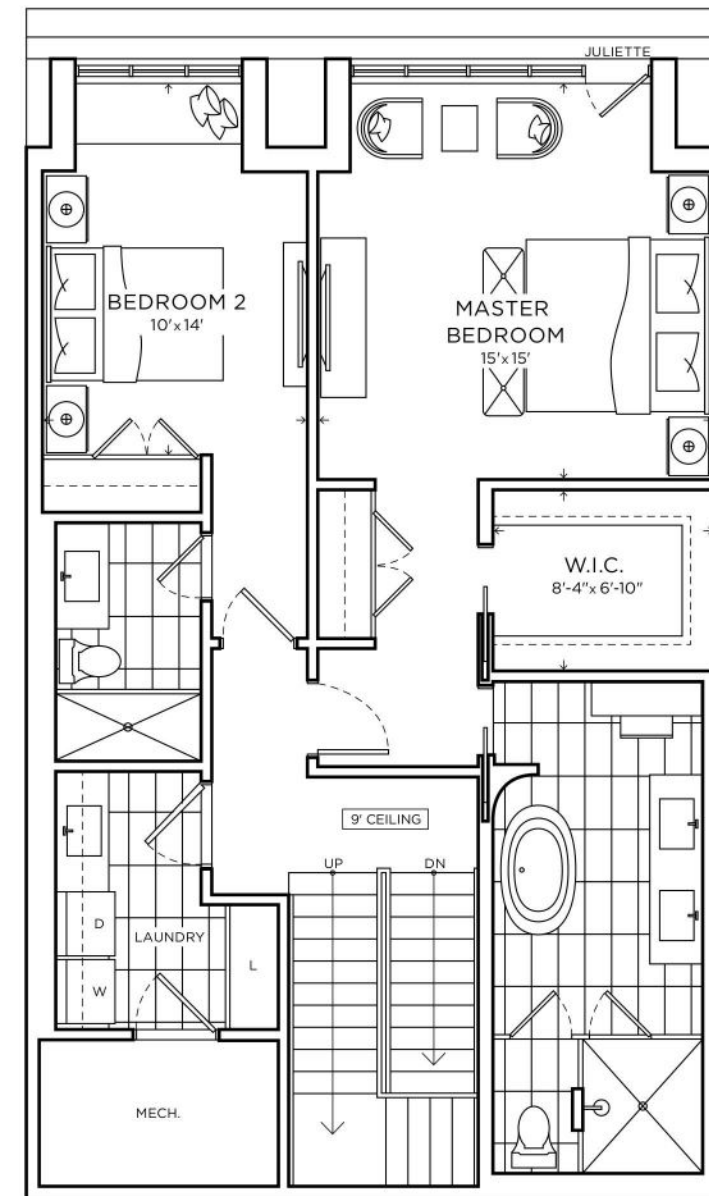

Sky Residence

North Facing

Suite 302

2 Bedroom + Den with 2.5 Baths

10' Ceiling on Main Level

Interior	2,364 SQ FT
Exterior	1,014 SQ FT
TOTAL	3,378 SQ FT

Main Level

Upper Level

Sky Terrace