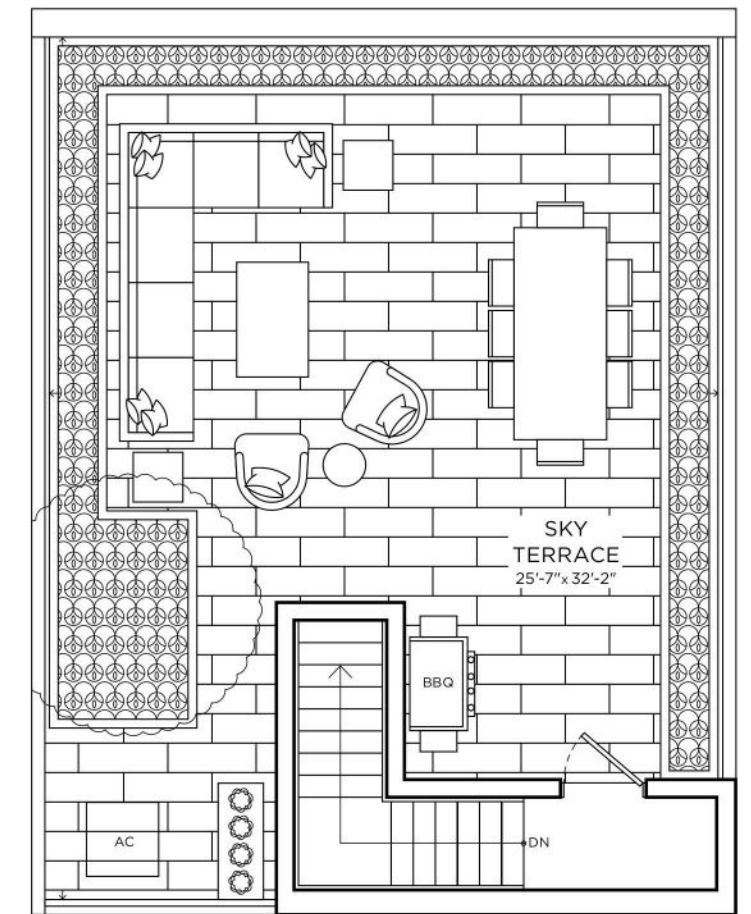

Sky Residence

North Facing

Suite 302

2 Bedroom + Den with 2.5 Baths

10' Ceiling on Main Level

Interior	2,364 SQ FT
Exterior	1,014 SQ FT
TOTAL	3,378 SQ FT

Main Level

Upper Level

Sky Terrace