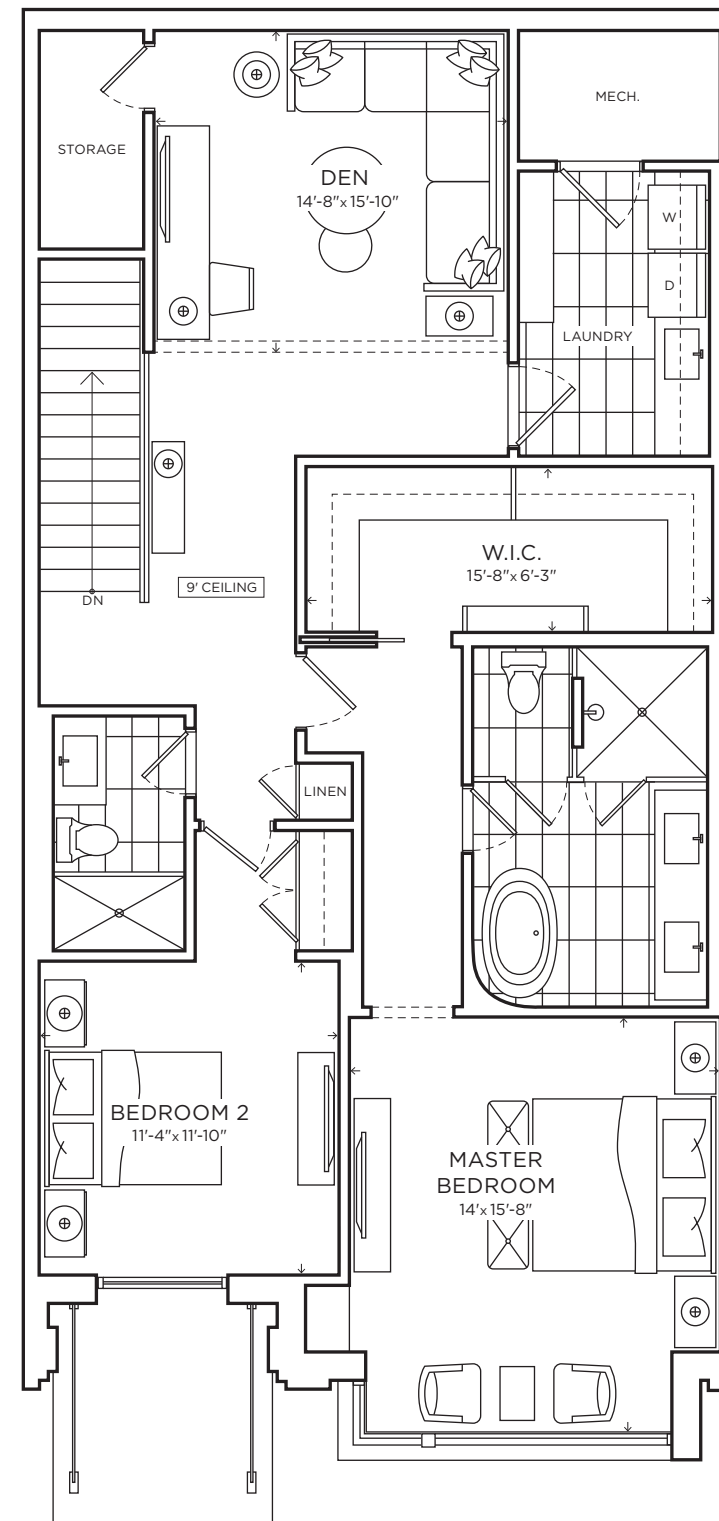

Garden Residence

South Facing

Suite 106

2 Bedroom + Den with 2.5 Baths

11' Ceiling on Main Level

Interior 2,196 SQ FT

Exterior 268 SQ FT

TOTAL 2,464 SQ FT

Main Level

Upper Level