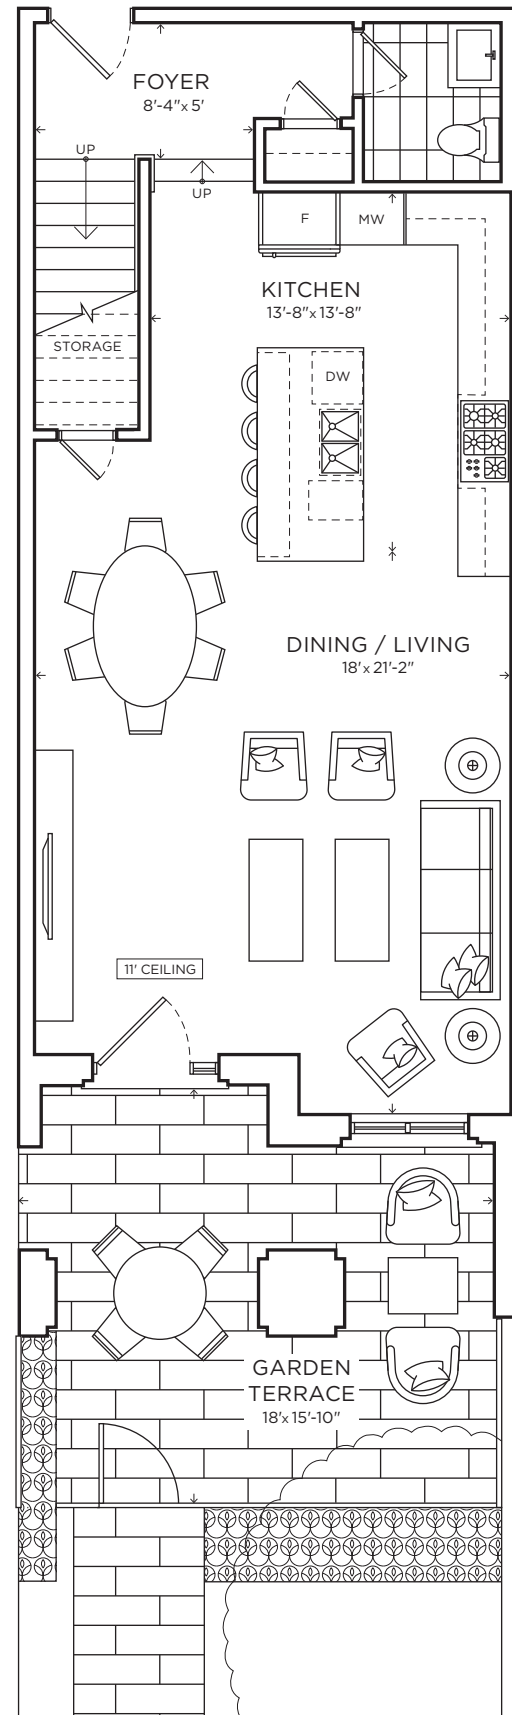

Garden Residence

South Facing

Suite 106

2 Bedroom + Den with 2.5 Baths

11' Ceiling on Main Level

Interior 2,196 SQ FT

Exterior 268 SQ FT

TOTAL 2,464 SQ FT

Main Level

Upper Level